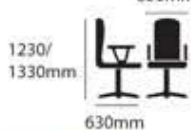

# Director Chair

GS 200 H

650mm

GS 200 HA

650mm

GS 200 M

650mm

GS 200 MA