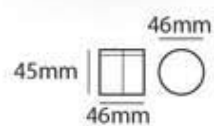

PF 01

LS - 16

1 Seat : 75W x 90D x 90H  
 2 Seat : 135W x 90D x 90H  
 3 Seat : 190W x 90D x 90H

LS - 18

1 Seat : 85W x 65D x 70H  
 2 Seat : 128W x 65D x 70H  
 3 Seat : 190W x 65D x 70H

PF 02

PF 03

PF 04