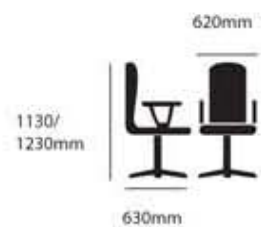

Director Chair

Features:

GS 205 HA