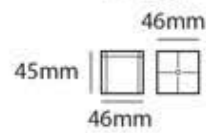

PF 01

LS - 16

1 Seat : 75W x 90D x 90H  
 2 Seat : 135W x 90D x 90H  
 3 Seat : 190W x 90D x 90H

LS - 18

1 Seat : 85W x 65D x 70H  
 2 Seat : 128W x 65D x 70H  
 3 Seat : 190W x 65D x 70H

PF 02

PF 03

PF 04