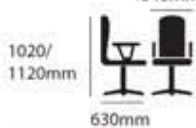

# Director Chair

GS 200 H

650mm

GS 200 HA

650mm

GS 200 M

650mm

GS 200 MA

650mm

GS 201 H

640mm

GS 201 HA

640mm

GS 201 M

640mm

GS 201 MA