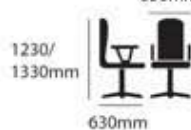

# Director Chair

GS 200 H

650mm

GS 200 HA

650mm

GS 200 M

650mm

GS 200 MA

650mm

GS 201 H

640mm

GS 201 HA

640mm

GS 201 M

640mm

GS 201 MA