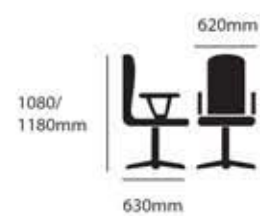

# Director Chair

GS 200 H

650mm

GS 200 HA

650mm

GS 200 M

650mm

GS 200 MA