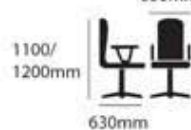

# Director Chair

GS 200 H

650mm

GS 200 HA

650mm

GS 200 M

650mm

GS 200 MA

650mm

GS 201 H

640mm

GS 201 HA

640mm

GS 201 M

640mm

GS 201 MA