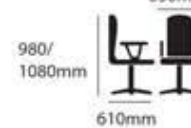

Director Chair

650mm

650mm

650mm

650mm

640mm

640mm

640mm

640mm

630mm

630mm

630mm

630mm