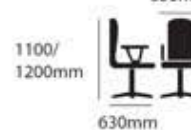

# Director Chair

GS 200 H

650mm

GS 200 HA

650mm

GS 200 M

650mm

GS 200 MA

650mm

GS 201 H

640mm

GS 201 HA

640mm

GS 201 M

640mm

GS 201 MA