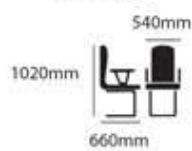

# Operasional Chair

GC 55 AR

GC 55 S

GC 56

GC 56 L

GC 57

GC 55 AK

GC 55 SK

# Waiting Chair

GC 35

GC 36

GC 37

LS - 05

-  1 Seat : 80W x 80D x 85H
-  2 Seat : 140W x 80D x 85H
-  3 Seat : 200W x 80D x 85H

LS - 01

-  1 Seat : 70W x 85D x 88H
-  2 Seat : 126W x 85D x 88H
-  3 Seat : 180W x 85D x 88H