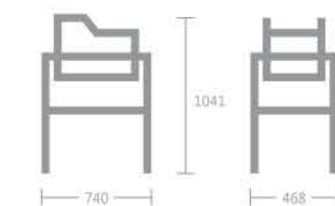

Product Dimension

Type	Lock			Bottom			H/F Board			Gear Bed	Flat Bed
	2 Lock	Total Lock	4 Lock	Sunoco	Wire Mesh	Wider	BD-001	BD-002	BD-003		
Electric Operation System											
Ergonoline Bed											
CB-0733 T		✓		✓					✓		
3000 Series											
CB-3300 T		✓		✓			✓				
CB-3300 T		✓		✓				✓			
CB-3300 T		✓		✓					✓		
CB-3300 D	✓			✓			✓				
CB-3300 D	✓			✓				✓			
CB-3300 D	✓			✓					✓		
Manual Operating System											
3 Cranks											
CB-3003 D	✓			✓			✓				
CB-3003 D	✓			✓				✓			
CB-3003 D	✓			✓					✓		
One Cylinder Two Cranks Bed											
CB-3012 D	✓			✓			✓				
CB-3012 D	✓			✓				✓			
CB-3012 D	✓			✓					✓		
CB-3012 D4			✓	✓			✓				
CB-3012 D4			✓	✓				✓			
CB-3012 D4			✓	✓					✓		
One Cylinder One Crank Bed											
CB-3011 D	✓			✓			✓				
CB-3011 D	✓			✓				✓			
CB-3011 D	✓			✓					✓		
Wider Bed											
CB-7003 D	✓					✓	✓				
CB-7012 D	✓					✓	✓				
CB-7011 D	✓					✓	✓				
135 Series											
One Cylinder One Crank Bed											
CB-135 D	✓			✓			✓				
CB-135 D	✓			✓				✓			
CB-135 D	✓			✓					✓		
CB-535 D	✓				✓		✓				
Gear Bed											
CB-002										✓	
CB-002 D	✓									✓	
Standard Bed											
CB-001				✓							✓
CB-001 D	✓			✓							
CB-501					✓						
Transportation/Stretcher											
CB-003		✓		✓							
Examination Bed											
CB-004 Ex G				✓						✓	
CB-004 Ex				✓							
Baby Cot											
CB-005											✓
CB-005 D	✓										✓