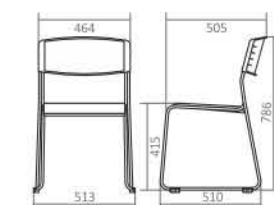

Product Dimension

Colour Options

Lotus

Product specification	
Dimension W x D x H (mm)	513 x 510 x 774
Seat Height (mm)	451
Weight per Piece (kg)	3.5
Contain per Carton	4
Seat & Back Materials	Fabric (Seat) Plastic (Back)
Upholstery Colours	Blue, Grey, Green, Black Red, Brown, Cream
Frame Finishing	Chrome Plating
Frame Colours	Chrome

Product Dimension

Colour Options

Stackable

Leon

Leon

Product specification
 Dimension W x D x H (mm) 471 x 610 x 772
 Seat Height (mm) 424
 Weight per Piece (kg) 5.0
 Contain per Carton 4
 Upholstery Materials Oscar & Fabric
 Upholstery Colours Blue, Grey, Green, Black
 Red, Brown, Cream
 Powder Coating
 Chrome Plating
Frame Finishing Chrome Plating
Frame Colours Silver (Powder Coating)

Product Dimension

Colour Options

Sankei C-371

Sankei C-371

Product specification
 Dimension W x D x H (mm) 513 x 510 x 786
 Seat Height (mm) 415
 Weight per Piece (kg) 3.7
 Contain per Carton 4
 Upholstery Materials Fabric
 Upholstery Colours Blue, Grey, Green, Black
 Red, Brown, Cream
Frame Finishing Powder Coating
Frame Colours Silver

Product Dimension

Colour Options

Kasai

Product specification

Dimension W x D x H (mm)	470 x 480 x 755
Seat Height (mm)	445
Weight per Piece (kg)	3.9
Contain per Carton	4
Upholstery Materials	Fabric
Upholstery Colours	Blue, Grey, Light Grey Green, Pink, Maroon
Frame Finishing	Powder Coating
Frame Colours	Silver