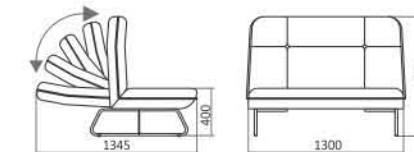

Product Dimension