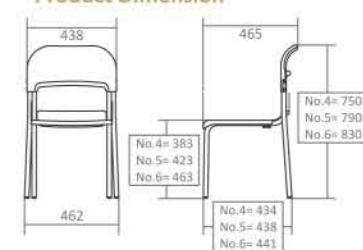

Product Dimension

Colour Option