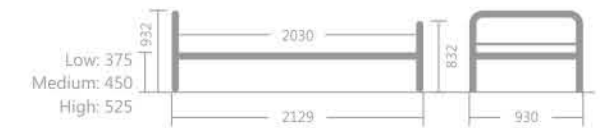

Product Dimension