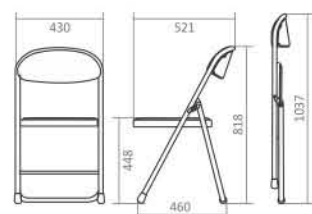

Yamato NN

Yamato AA/NN

Product specification

Dimension W x D x H (mm)	449 x 521 x 818
Seat Height (mm)	458
Weight per Piece (kg)	4.6 (AA), 4.8 (NN)
Contain per Carton	5
Upholstery Material	PVC Vinyl
Upholstery Colours	Blue, Red, Green, Black
Frame Finishing	Chrome Plating, Powder Coating (NN seat frame)
Frame Colour	Chrome

Dimension W x D x H (mm)	449 x 527 x 807
Seat Height (mm)	458
Weight per Piece (kg)	4.6
Contain per Carton	5
Upholstery Material	PVC Vinyl
Upholstery Colours	Blue, Red, Green, Black
Frame Finishing	Chrome Plating, Powder Coating (HNN Seat Frame)
Frame Colour	Chrome

Product Dimension

Colour Options

PVC Vinyl

Yamato AA

folding chair

Yamato NP

Product specification

Dimension W x D x H (mm)	430x 521 x 818
Seat Height (mm)	458
Weight per Piece (kg)	4.8
Contain per Carton	5
Seat & back Material	Plastic
Seat & back Colours	Red, Black
Frame Finishing	Chrome Plating
Frame Colour	Chrome

Product Dimension

Colour Options

CAL (Chitose Aluminium)

Product specification

Dimension W x D x H (mm)	450 x 498 x 783
Seat Height (mm)	438
Weight per Piece (kg)	4.1
Contain per Carton	4
Upholstery Material	Fabric
Upholstery Colours	Blue, Grey, Green, Black, Red, Brown, Cream
Frame Finishing	Powder Coating
Frame Colours	Silver