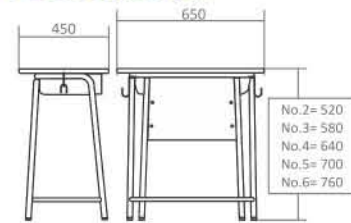

Chair Specification

Dimension W x D x H (mm)	420 x 405 x 830 (No.6)
Seat Height	460
Weight per Piece (kg)	3.3
Contain per Carton	1
Seat & Back Material	Plastic
Frame Finishing	Powder Coating
Frame Colour	Silver

Product Dimension

Product Dimension

new product

Echool JP

Table Specification

Dimension W x D x H (mm)	650 x 450 x 520 (No.2) 650 x 450 x 580 (No.3) 650 x 450 x 640 (No.4) 650 x 450 x 700 (No.5) 650 x 450 x 760 (No.6)
Weight per Piece (kg)	6.4/ 6.6 / 6.8 / 7.0 / 7.15
Contain per Carton	4
Table Top Material	Plywood
Drawer Material	Plastic
Frame Finishing	Powder Coating
Frame Colour	Cream

Product Dimension

Size

TABLE HEIGHT	PERSON HEIGHT	RANGE HEIGHT	LABEL
520 mm	120 cm	113-126 cm	2 113-126 cm
580 mm	135 cm	127-141 cm	3 127-141 cm
640 mm	150 cm	142-156 cm	4 142-156 cm
700 mm	165 cm	157-172 cm	5 157-172 cm
760 mm	180 cm	173-180 cm	6 173-180 cm

Product Dimension

Echool

Table Specification

Dimension W x D x H (mm)	650 x 450 x 520 (No.2) 650 x 450 x 580 (No.3) 650 x 450 x 640 (No.4) 650 x 450 x 700 (No.5) 650 x 450 x 760 (No.6)
Weight per Piece (kg)	6.4/ 6.6 / 6.8 / 7.0 / 7.15
Contain per Carton	4
Table Top Material	Plywood
Drawer Material	Plastic
Frame Finishing	Powder Coating
Frame Colour	Cream