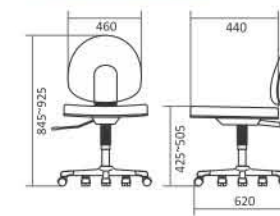

Product Dimension