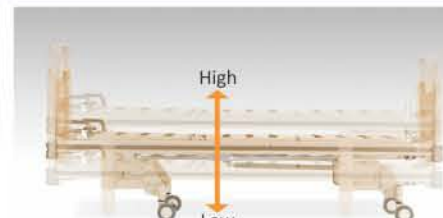

Operation System