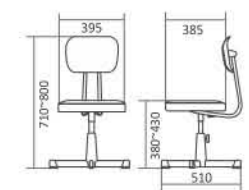

Product Dimension