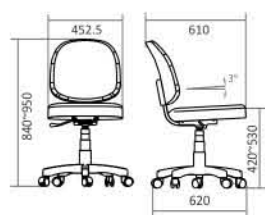

Product Dimension

Colour Options

Duo-01

Product Specification

Dimension W x D x H (mm) 465 x 610 x 870~985
 Seat height (mm) 450~550
 Weight per piece (kg) 5.8
 Contain per carton 1
 Upholstery material fabric
 Upholstery colour black, yellow, red, green, blue
 Frame finishing powder coating
 Frame colour black