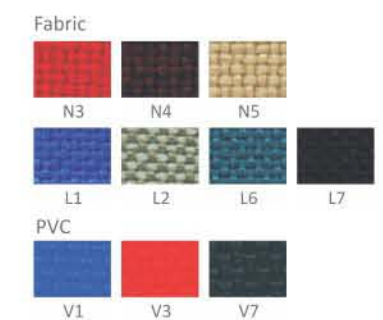

Product Dimension

Colour Options

Hanako | Special Project