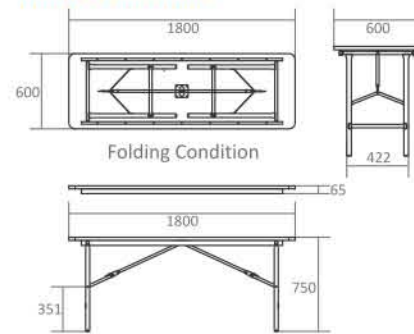

Table Specification

Dimension W x D x H (mm) 1800 x 600 x 750
 Contain per Carton 1
 Table Top Colours Maple, Grey
 Frame Finishing Powder Coating
 Frame Colour Grey Hammertone

Colour Option

Product Dimension

Colour Option

Product Dimension

new product

FTC - 6012 NE

Table Specification

Dimension W x D x H (mm) 1200 x 600 x 700
 Contain per Carton 1
 Table Top Material particle board solid laminated with HPL (top), laminated with PVC (bottom)
 Table Top Colour white
 Frame Finishing powder coating
 Frame Colour grey (texture)