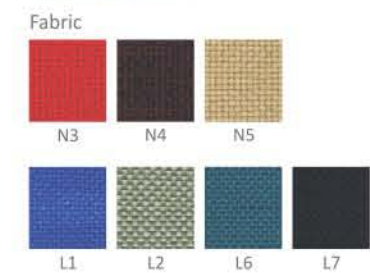

Colour Options