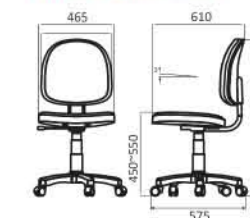

Product Dimension

Colour Options

Duo-01

Product Specification

Dimension W x D x H (mm) 465 x 610 x 870~985
 Seat height (mm) 450~550
 Weight per piece (kg) 5.8
 Contain per carton 1
 Upholstery material fabric
 Upholstery colour black, yellow, red, green, blue
 Frame finishing powder coating
 Frame colour black

Product Dimension

Colour Options

Duo-02

Product Specification

Dimension W x D x H (mm)	424 x 575 x 850~950
Seat height (mm)	455~555
Weight per piece (kg)	7.3
Contain per carton	1
Upholstery material	fabric
Back rest	mesh
Upholstery colour	black, yellow, red, green, blue
Frame finishing	powder coating
Frame colour	black