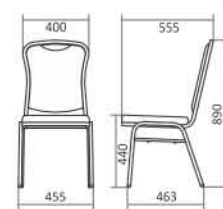

Flora-H
12

Flora SAN
12

Ribbon P/Z
13

Jiro

Product Specification

	Jiro O	Jiro S
Dimension W x D x H (mm)	455 x 554 x 890	455 x 554 x 890
Seat Height (mm)	440	460
Weight per Piece (kg)	6.8	6.5
Contain per Carton	4	4
Upholstery Material	Fabric	Fabric
Upholstery Colours	Blue, Red, Green, Black	Blue, Red, Green, Black
Frame Finishing	Powder Coating	Powder Coating
Frame Colours	Silver, Gold, Cream	Gold

Product Dimension

Colour Options

Jiro

Taro O

Taro S

Taro

Product Specification

	Taro O	Taro S
Dimension W x D x H (mm)	455 x 554 x 890	455 x 563 x 890
Seat Height (mm)	440	460
Weight per Piece (kg)	6.5	6.5
Contain per Carton	4	4
Upholstery Material	Fabric	Fabric
Upholstery Colours	Blue, Red, Green, Black	Blue, Red, Green, Black
Frame Finishing	Powder Coating	Powder Coating
Frame Colours	Silver, Gold, Cream	Gold

Product Dimension

Colour Options

Hanako

Product Specification

Dimension W x D x H (mm)
 Seat Height (mm)
 Weight per Piece (kg)
 Contain per Carton
 Upholstery Material
 Upholstery Colours
 Frame Finishing
 Frame Colours

Product Dimension

Colour Options

Caesar

Product Specification

Dimension W x D x H (mm) 410 x 505 x 872
 Seat Height (mm) 476
 Weight per Piece (kg) 5.3
 Contain per Carton 4
 Upholstery Materials Fabric & PVC
 Upholstery Colours Red, Brown, Cream
 Blue, Grey, Green, Black
 Frame Finishing Chrome Plating,
 Powder Coating
 Frame Colours Black, Brown, Silver, Cream