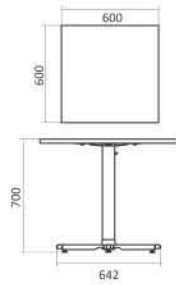

Product Dimension

Coffee Table T-60

Coffee Table R-75

Coffee Table R-75 & T-60

Table Specification

Dimension W x D x H (mm)	750 x 750 x 700 (Round) 600 x 600 x 700 (Square)
Contain per Carton	1
Table Top Material	Particle Board Covered With PVC
Frame Finishing	Powder Coating Chrome Plating
Frame Colour	Grey, Chrome

Product Dimension

Coffee Table T-60 NE

Product Specification

Dimension W x D x H (mm)	600 x 600 x 700
Contain per carton	1
Table top material	particle board solid laminated with HPL (top) laminated with PVC (bottom)
Table top colour	white
Frame finishing	zinc chrome plating
Frame colour	chrome

Product Dimension

Table T - 60 Kotatsu

Table Specification

Dimension W x D x H (mm)	600 x 600 x 700 (Square)
Contain per Carton	1
Table Top Material	MDF honeycomb paper laminated with PU coating
Table Top Colour	Brown
Frame Finishing	Zinc Chrome Plating
Frame Colour	Chrome

Product Dimension

Table T - 60 Kotatsu

Table T - 6012 Kotatsu

Table T - 6012 Kotatsu

Table Specification

Dimension W x D x H (mm)	1200 x 600 x 700
Contain per Carton	1
Table Top Material	MDF honeycomb paper laminated with PU coating
Table Top Colour	Brown
Frame Finishing	Zinc Chrome Plating
Frame Colour	Chrome