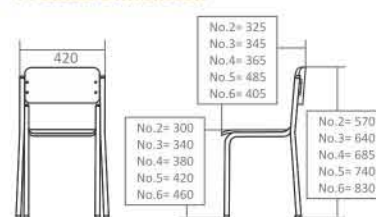

Product Dimension

Product Dimension

new product

Echool JP

Table Specification

Dimension W x D x H (mm)	650 x 450 x 520 (No.2) 650 x 450 x 580 (No.3) 650 x 450 x 640 (No.4) 650 x 450 x 700 (No.5) 650 x 450 x 760 (No.6)
Weight per Piece (kg)	6.4/ 6.6 / 6.8 / 7.0 / 7.15
Contain per Carton	4
Table Top Material	Plywood
Drawer Material	Plastic
Frame Finishing	Powder Coating
Frame Colour	Cream

Product Dimension

Size

TABLE HEIGHT	PERSON HEIGHT	RANGE HEIGHT	LABEL
520 mm	120 cm	113-126 cm	2 113-126 cm
580 mm	135 cm	127-141 cm	3 127-141 cm
640 mm	150 cm	142-156 cm	4 142-156 cm
700 mm	165 cm	157-172 cm	5 157-172 cm
760 mm	180 cm	173-180 cm	6 173-180 cm

Chair Specification

Dimension W x D x H (mm)	420 x 325 x 570 (No.2) 420 x 345 x 640 (No.3) 420 x 365 x 685 (No.4) 420 x 385 x 740 (No.5) 420 x 405 x 830 (No.6)
Seat Height	300, 340, 380, 420, 460
Weight per Piece (kg)	3.3 / 3.5 / 3.6 / 3.8 / 4.3
Contain per Carton	4
Seat & Back Material	Plywood
Seat & Back Finishing	Varnish Poly Urethane
Frame Finishing	Powder Coating
Frame Colour	Cream

Product Dimension

Echool

Table Specification

Dimension W x D x H (mm)	650 x 450 x 520 (No.2) 650 x 450 x 580 (No.3) 650 x 450 x 640 (No.4) 650 x 450 x 700 (No.5) 650 x 450 x 760 (No.6)
Weight per Piece (kg)	6.4/ 6.6 / 6.8 / 7.0 / 7.15
Contain per Carton	4
Table Top Material	Plywood
Drawer Material	Plastic
Frame Finishing	Powder Coating
Frame Colour	Cream