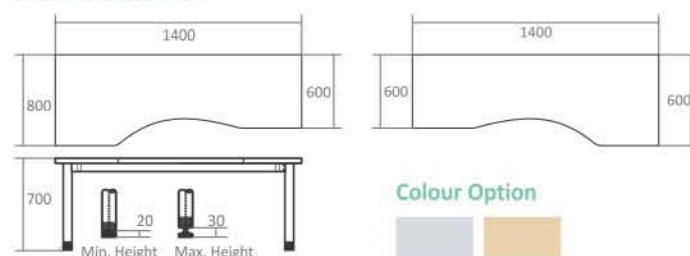

Product Dimension

Colour Option