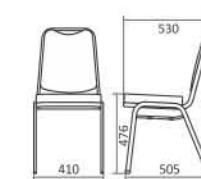

Product Dimension

Colour Options

Hanako

Product Specification

Dimension W x D x H (mm)
 Seat Height (mm)
 Weight per Piece (kg)
 Contain per Carton
 Upholstery Material
 Upholstery Colours
 Frame Finishing
 Frame Colours

Product Dimension

Colour Options

Caesar

Product Specification

Dimension W x D x H (mm) 410 x 505 x 872
 Seat Height (mm) 476
 Weight per Piece (kg) 5.3
 Contain per Carton 4
 Upholstery Materials Fabric & PVC
 Upholstery Colours Red, Brown, Cream
 Blue, Grey, Green, Black
 Frame Finishing Chrome Plating,
 Powder Coating
 Frame Colours Black, Brown, Silver, Cream

Product Dimension

Colour Options

Hanako | Special Project

Sakata N / Sakata NS

Sakata ZS

Sakata

Product Specification

Dimension W x D x H (mm) 435 x 512 x 895
 Seat Height (mm) 450
 Weight per Piece (kg) 4.8
 Contain per Carton 4
 Upholstery Material Fabric & PVC
 Upholstery Colours Red, Brown, Cream
 Blue, Grey, Green, Black

Frame Finishing Chrome Plating
 Frame Colours Chrome

Sakata N

Dimension W x D x H (mm) 435 x 512 x 895
 Seat Height (mm) 450
 Weight per Piece (kg) 4.8
 Contain per Carton 4
 Upholstery Material Fabric & PVC
 Upholstery Colours Red, Brown, Cream
 Blue, Grey, Green, Black
 Frame Finishing Chrome Plating
 Frame Colours Chrome