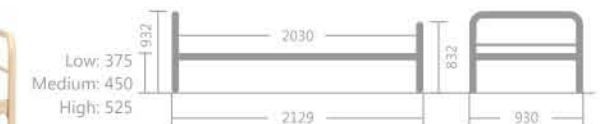

Product Dimension