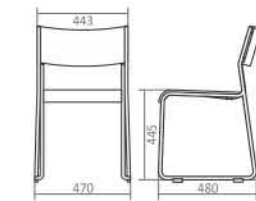

Product Dimension

Colour Options

Sankei C-371

Sankei C-371

Product specification
 Dimension W x D x H (mm) 513 x 510 x 786
 Seat Height (mm) 415
 Weight per Piece (kg) 3.7
 Contain per Carton 4
 Upholstery Materials Fabric
 Upholstery Colours Blue, Grey, Green, Black
 Red, Brown, Cream
Frame Finishing Powder Coating
Frame Colours Silver

Product Dimension

Colour Options

Kasai

Product specification

Dimension W x D x H (mm)	470 x 480 x 755
Seat Height (mm)	445
Weight per Piece (kg)	3.9
Contain per Carton	4
Upholstery Materials	Fabric
Upholstery Colours	Blue, Grey, Light Grey Green, Pink, Maroon
Frame Finishing	Powder Coating
Frame Colours	Silver

Product Dimension

Colour Options

Fabric

Sankei C-395

Sankei C-395

Product specification

Dimension W x D x H (mm)	497 x 510 x 775
Seat Height (mm)	446
Weight per Piece (kg)	4.0
Contain per Carton	4
Seat & Back Materials	Plastic
Seat & Back Colours	Red, Orange, Blue, Dark Grey, White
Frame Finishing	Chrome Plating
Frame Colours	Chrome