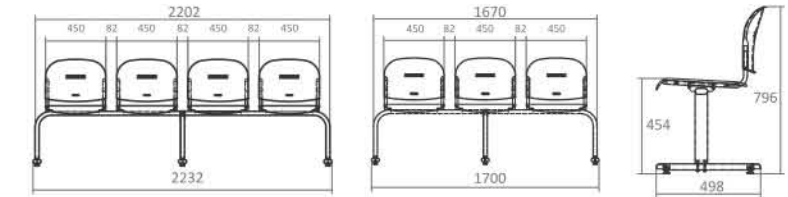

Product Dimension

KT-02 Cavis 3 & Table T-5512