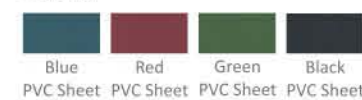

Colour Options

PVC Vinyl

Yamato AA