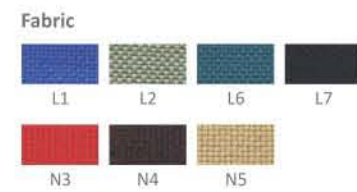

Colour Options