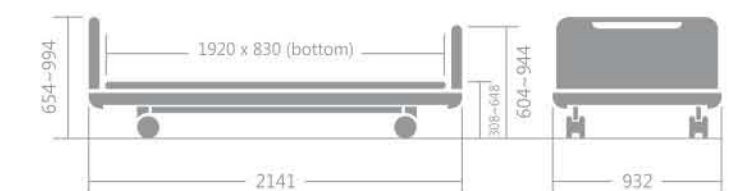

Product Dimension