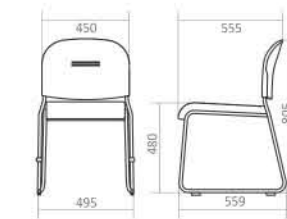

Product Dimension

Colour Options

new product

Olive DX

Product specification

Dimension W x D x H (mm)	495 x 559 x 868
Seat Height (mm)	475
Weight per Piece (kg)	5.4
Contain per Carton	2
Seat material	plastic with oscar cover
Back material	foam with oscar cover
Upholstery Materials	oscar
Upholstery Colours	black, brown
Frame Finishing	zinc chrome plating
Frame Colours	chrome

Product Dimension

Colour Options

Olive-SC

Product specification

Dimension W x D x H (mm)	495 x 559 x 805
Seat Height (mm)	480
Weight per Piece (kg)	4.3
Contain per Carton	4
Seat Material	Plastic with Oscar cover
Seat Colours	Black, Cream, White
Back Material	Plastic
Back Colours	Dark Grey, Beige, White,
Frame Finishing	Powder Coating, Chrome Plating
Frame Colours	Chrome, White, Beige

Product Dimension

Colour Options

Olive-U

Olive-U

Product specification

Dimension W x D x H (mm)	480 x 555 x 806
Seat Height (mm)	450
Weight per Piece (kg)	4.2
Contain per Carton	4
Seat & Back Material	Plastic
Seat & Back Colours	White, Beige, Light Grey, Dark Grey, Red, Light Blue, Light Green
Frame Finishing	Chrome Plating
Frame Colours	Chrome

Product Dimension

Colour Options

Duo-03

Duo-03

Product Specification

Dimension W x D x H (mm)	436 x 552 x 869
Seat height (mm)	475
Weight per piece (kg)	6.5
Contain per carton	2
Upholstery material	fabric mesh
Back rest	mesh
Upholstery colour	black, yellow, red, green, blue
Frame finishing	powder coating
Frame colour	black