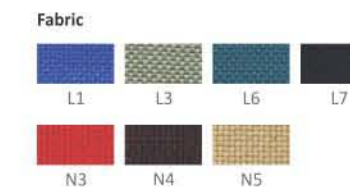

Colour Options