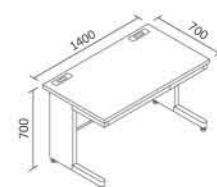

TU-7014

Table Specification

Dimension W x D x H (mm)	1400 x 700 x 735 ~ 750
Weight per piece (kg)	Approx. 10
Contain per Carton	1
Table Top Material	Particle Board + MDF covered by PVC
Table Top Colour	Dark Brown
Frame Finishing	Chrome Plating
Frame Colour	Chrome

Product Dimension

Table TKM 7012 W & TKM 7014

Product Specification

Table Top	Particle Board + melamine laminate
Leg & Modesty Panel Colour	Steel with powder coating Light grey

Product Dimension

TKM-7014

TU-6012

Table Specification

Dimension W x D x H (mm)	1200 x 600 x 735 ~ 750
Weight per piece (kg)	Approx. 9
Contain per Carton	1
Table Top Material	Particle Board + MDF covered by PVC
Table Top Colour	Dark Brown
Frame Finishing	Chrome Plating
Frame Colour	Chrome

Product Dimension