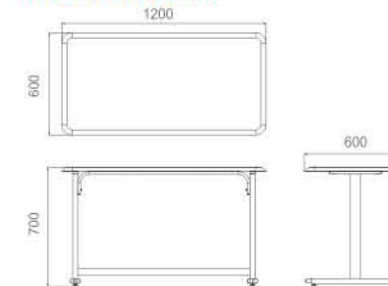

Product Dimension