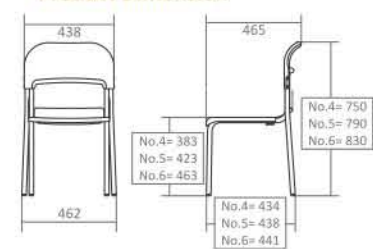

Product Dimension

* Seat, Back, table top and front Board made of high quality plastic

Manabu

Table Specification

Dimension W x D x H (mm)	650 x 450 x 640 (No.4) 650 x 450 x 700 (No.5) 650 x 450 x 760 (No.6)
Weight per Piece (kg)	8.49 / 8.53 / 8.57
Contain per Carton	4
Table Top Material	Particle Board
Frame Finishing	Powder Coating
Frame Colour	Grey(2)

Product Dimension

Size

TABLE HEIGHT	PERSON HEIGHT	RANGE HEIGHT	LABEL
640 mm	150 cm	142-156 cm	4 142-156 cm
700 mm	165 cm	157-172 cm	5 157-172 cm
760 mm	180 cm	173-180 cm	6 173-180 cm

Chair Specification

Dimension W x D x H (mm)	462 x 434 x 750 (No.4) 462 x 438 x 790 (No.5) 462 x 441 x 830 (No.6)
Seat Height (mm)	383, 423, 463
Weight per Piece (kg)	3.0 / 3.6 / 4.2
Contain per Carton	4
Seat & Back Material	Plastic
Seat & Back Colours	Grey, Brown
Frame Finishing	Powder Coating
Frame Colour	Grey(2)

Product Dimension

Colour Option

4 142-156 cm

5 157-172 cm

6 173-180 cm

Manabu Plus

Table Specification

Dimension W x D x H (mm)	650 x 450 x 655 (No.4) 650 x 450 x 715 (No.5) 650 x 450 x 775 (No.6)
Weight per Piece (kg)	8.49 / 8.53 / 8.57
Contain per Carton	4
Table Top Material	Plastic
Drawer Material	Astal (5 mm)
Frame Finishing	Powder Coating
Frame Colour	Cream

Product Dimension

Size

TABLE HEIGHT	PERSON HEIGHT	RANGE HEIGHT	LABEL
655 mm	150 cm	142-156 cm	4 142-156 cm
715 mm	165 cm	157-172 cm	5 157-172 cm
775 mm	180 cm	173-180 cm	6 173-180 cm

Chair Specification

Dimension W x D x H (mm)	462 x 434 x 750 (No.4) 462 x 438 x 790 (No.5) 462 x 441 x 830 (No.6)
Seat Height (mm)	383, 423, 463
Weight per Piece (kg)	3.0 / 3.6 / 4.2
Contain per Carton	4
Seat & Back Material	Plastic
Seat & Back Colours	Grey, Beige
Frame Finishing	Powder Coating
Frame Colour	Cream