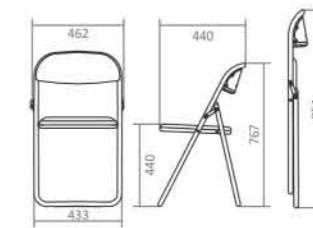

Product Dimension