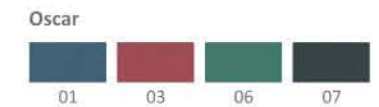

Colour Options