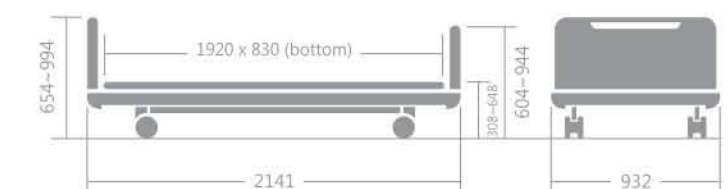

Product Dimension