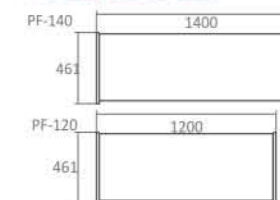

Product Dimension

Table FTU-6018

Table FTU-6018

Table Specification

Dimension W x D x H (mm)	1800 x 600 x 750
Contain per Carton	1
Table Top Colours	Maple, Grey
Frame Finishing	Powder Coating
Frame Colour	Grey