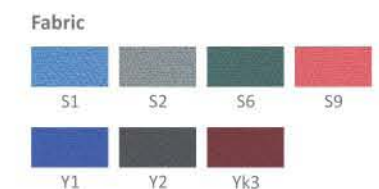

Colour Options