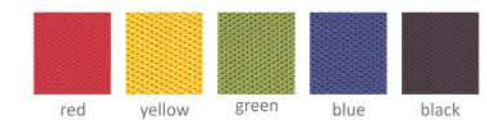

Colour Options