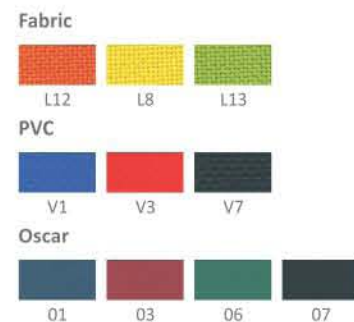

Product Dimension

Colour Options