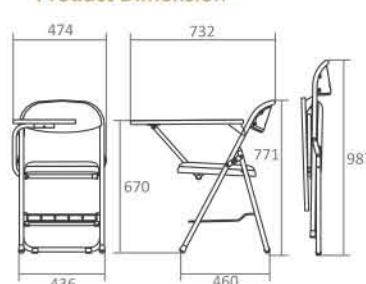

Product Dimension