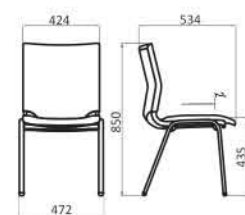

Product Dimension

Colour Options

Olive-U

Olive-U

Product specification

Dimension W x D x H (mm)	480 x 555 x 806
Seat Height (mm)	450
Weight per Piece (kg)	4.2
Contain per Carton	4
Seat & Back Material	Plastic
Seat & Back Colours	White, Beige, Light Grey, Dark Grey, Red, Light Blue, Light Green
Frame Finishing	Chrome Plating
Frame Colours	Chrome

Product Dimension

Colour Options

Duo-03

Duo-03

Product Specification

Dimension W x D x H (mm)	436 x 552 x 869
Seat height (mm)	475
Weight per piece (kg)	6.5
Contain per carton	2
Upholstery material	fabric mesh
Back rest	mesh
Upholstery colour	black, yellow, red, green, blue
Frame finishing	powder coating
Frame colour	black

Product Dimension

Colour Options

Duo-04

Yuki

Duo-04

Product Specification

Dimension W x D x H (mm)	427 x 534 x 850
Seat height (mm)	435
Weight per piece (kg)	6
Contain per carton	4
Upholstery material	fabric
Back rest	mesh
Upholstery colour	black, yellow, red, green, blue
Frame finishing	powder coating
Frame colour	black

Product Dimension

Colour Options

Yuki

Product specification

Dimension W x D x H (mm)	488 x 605 x 750
Seat Height (mm)	455
Weight per Piece (kg)	4.1
Contain per Carton	4
Seat & Back Materials	Fabric
Upholstery Colours	Blue, Grey, Light Grey, Green, Pink, Maroon
Frame Finishing	Powder Coating
Frame Colours	Silver