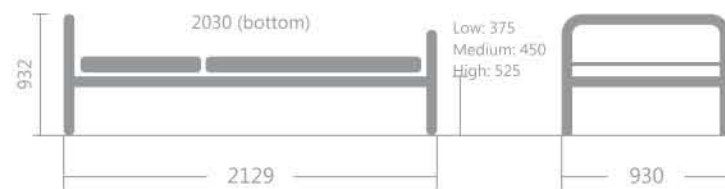

Product Dimension