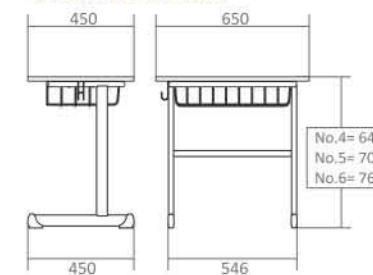

Chair Specification

Dimension W x D x H (mm)	420 x 325 x 570 (No.2) 420 x 345 x 640 (No.3) 420 x 365 x 685 (No.4) 420 x 385 x 740 (No.5) 420 x 405 x 830 (No.6)
Seat Height	300, 340, 380, 420, 460
Weight per Piece (kg)	2.6 / 2.6 / 2.9 / 3.2 / 3.3
Contain per Carton	4
Seat & Back Material	Plastic
Frame Finishing	Powder Coating
Frame Colour	Cream

Product Dimension

* Seat, Back, table top and front Board made of high quality plastic

Manabu

Table Specification

Dimension W x D x H (mm)	650 x 450 x 640 (No.4) 650 x 450 x 700 (No.5) 650 x 450 x 760 (No.6)
Weight per Piece (kg)	8.49 / 8.53 / 8.57
Contain per Carton	4
Table Top Material	Particle Board
Frame Finishing	Powder Coating
Frame Colour	Grey(2)

Product Dimension

Size

TABLE HEIGHT	PERSON HEIGHT	RANGE HEIGHT	LABEL
640 mm	150 cm	142-156 cm	4 142-156 cm
700 mm	165 cm	157-172 cm	5 157-172 cm
760 mm	180 cm	173-180 cm	6 173-180 cm

Chair Specification

Dimension W x D x H (mm)	462 x 434 x 750 (No.4) 462 x 438 x 790 (No.5) 462 x 441 x 830 (No.6)
Seat Height (mm)	383, 423, 463
Weight per Piece (kg)	3.0 / 3.6 / 4.2
Contain per Carton	4
Seat & Back Material	Plastic
Seat & Back Colours	Grey, Brown
Frame Finishing	Powder Coating
Frame Colour	Grey(2)

Product Dimension

Colour Option

4 142-156 cm

5 157-172 cm

6 173-180 cm

Manabu Plus

Table Specification

Dimension W x D x H (mm)	650 x 450 x 655 (No.4) 650 x 450 x 715 (No.5) 650 x 450 x 775 (No.6)
Weight per Piece (kg)	8.49 / 8.53 / 8.57
Contain per Carton	4
Table Top Material	Plastic
Drawer Material	Astal (5 mm)
Frame Finishing	Powder Coating
Frame Colour	Cream