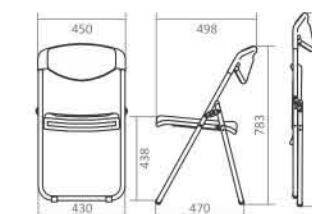

Product Dimension