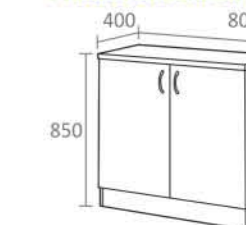

Product Dimension