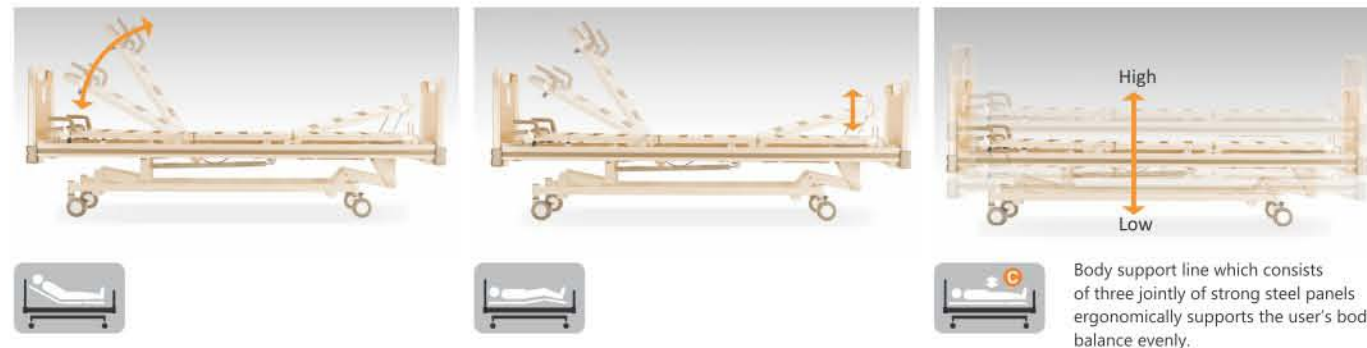

Operation System