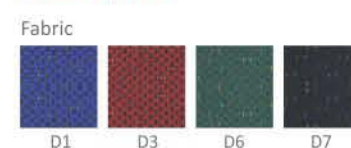

Colour Options

Jiro