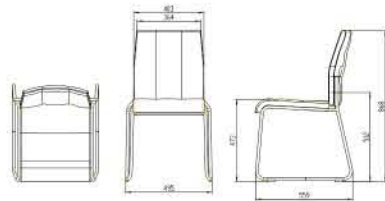

Product Dimension

Colour Options

new product

Olive DX

Product specification

Dimension W x D x H (mm)	495 x 559 x 868
Seat Height (mm)	475
Weight per Piece (kg)	5.4
Contain per Carton	2
Seat material	plastic with oscar cover
Back material	foam with oscar cover
Upholstery Materials	oscar
Upholstery Colours	black, brown
Frame Finishing	zinc chrome plating
Frame Colours	chrome

Product Dimension

Colour Options

Olive-SC

Product specification

Dimension W x D x H (mm)	495 x 559 x 805
Seat Height (mm)	480
Weight per Piece (kg)	4.3
Contain per Carton	4
Seat Material	Plastic with Oscar cover
Seat Colours	Black, Cream, White
Back Material	Plastic
Back Colours	Dark Grey, Beige, White,
Frame Finishing	Powder Coating, Chrome Plating
Frame Colours	Chrome, White, Beige