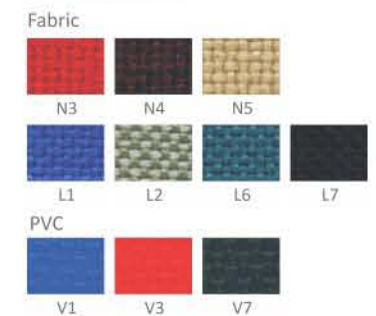

Product Dimension

Colour Options