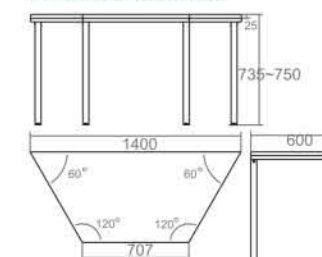

Product Dimension

Alternative Combinations