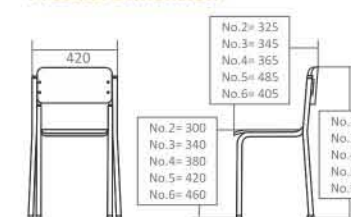

Product Dimension

Echool

Table Specification

Dimension W x D x H (mm)	650 x 450 x 520 (No.2) 650 x 450 x 580 (No.3) 650 x 450 x 640 (No.4) 650 x 450 x 700 (No.5) 650 x 450 x 760 (No.6)
Weight per Piece (kg)	6.4/ 6.6 / 6.8 / 7.0 / 7.15
Contain per Carton	4
Table Top Material	Plywood
Drawer Material	Plastic
Frame Finishing	Powder Coating
Frame Colour	Cream

Product Dimension

Size

TABLE HEIGHT	PERSON HEIGHT	RANGE HEIGHT	LABEL
520 mm	120 cm	113-126 cm	2 113-126 cm
580 mm	135 cm	127-141 cm	3 127-141 cm
640 mm	150 cm	142-156 cm	4 142-156 cm
700 mm	165 cm	157-172 cm	5 157-172 cm
760 mm	180 cm	173-180 cm	6 173-180 cm

Chair Specification

Dimension W x D x H (mm)	420 x 325 x 570 (No.2) 420 x 345 x 640 (No.3) 420 x 365 x 685 (No.4) 420 x 385 x 740 (No.5) 420 x 405 x 830 (No.6)
Seat Height	300, 340, 380, 420, 460
Weight per Piece (kg)	3.3 / 3.5 / 3.6 / 3.8 / 4.3
Contain per Carton	4
Seat & Back Material	Plywood
Seat & Back Finishing	Varnish Poly Urethane
Frame Finishing	Powder Coating
Frame Colour	Cream

Product Dimension

Echool Plus

Table Specification

Dimension W x D x H (mm)	650 x 450 x 535 (No.2) 650 x 450 x 595 (No.3) 650 x 450 x 655 (No.4) 650 x 450 x 715 (No.5) 650 x 450 x 775 (No.6)
Weight per Piece (kg)	3.8 / 3.9 / 4.0 / 4.2 / 4.3
Contain per Carton	4
Table Top Material	Plastic
Drawer Material	Plastic
Front Board Material	Plastic
Frame Finishing	Powder Coating
Frame Colour	Cream