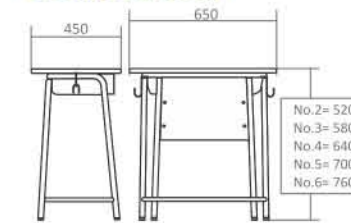

Product Dimension

Size

TABLE HEIGHT	PERSON HEIGHT	RANGE HEIGHT	LABEL
520 mm	120 cm	113-126 cm	2 113-126 cm
580 mm	135 cm	127-141 cm	3 127-141 cm
640 mm	150 cm	142-156 cm	4 142-156 cm
700 mm	165 cm	157-172 cm	5 157-172 cm
760 mm	180 cm	173-180 cm	6 173-180 cm

Chair Specification

Dimension W x D x H (mm)	420 x 325 x 570 (No.2) 420 x 345 x 640 (No.3) 420 x 365 x 685 (No.4) 420 x 385 x 740 (No.5) 420 x 405 x 830 (No.6)
Seat Height	300, 340, 380, 420, 460
Weight per Piece (kg)	3.3 / 3.5 / 3.6 / 3.8 / 4.3
Contain per Carton	4
Seat & Back Material	Plywood
Seat & Back Finishing	Varnish Poly Urethane
Frame Finishing	Powder Coating
Frame Colour	Cream

Product Dimension

Echool

Table Specification

Dimension W x D x H (mm)	650 x 450 x 520 (No.2) 650 x 450 x 580 (No.3) 650 x 450 x 640 (No.4) 650 x 450 x 700 (No.5) 650 x 450 x 760 (No.6)
Weight per Piece (kg)	6.4/ 6.6 / 6.8 / 7.0 / 7.15
Contain per Carton	4
Table Top Material	Plywood
Drawer Material	Plastic
Frame Finishing	Powder Coating
Frame Colour	Cream