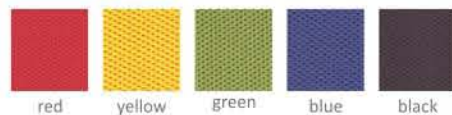

Colour Options

Duo-02