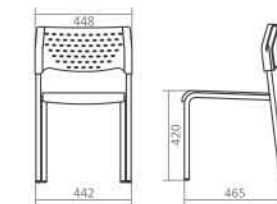

Product Dimension

Colour Options

Jasmine C-211

Product specification
 Dimension W x D x H (mm) 448 x 465 x 722
 Seat Height (mm) 420
 Weight per Piece (kg) 3.7
 Contain per Carton 4
 Seat & Back Materials Fabric, PVC, Oscar (Seat) Plastic (Back)
 Upholstery Colours Orange, Yellow, Green, Blue, Red, Black, Light Green
 Frame Finishing Chrome Plating
 Frame Colours Chrome

Product Dimension

Colour Options

Lotus

Jasmine C-111

Product specification	
Dimension W x D x H (mm)	487 x 478 x 747
Seat Height (mm)	445
Weight per Piece (kg)	4.2
Contain per Carton	4
Seat & Back Materials	Fabric, PVC, Oscar (Seat) Plastic (Back)
Upholstery Colours	Orange, Yellow, Green Blue, Red, Black, Light Green
Frame Finishing	Chrome Plating
Frame Colours	Chrome