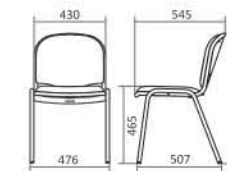

Leon N / Leon P
70

Sankei C-371
71

Kasai
72

Sankei C-395
73

Vista

Product specification

Dimension W x D x H (mm)	435 x 560 x 785
Seat Height (mm)	460
Weight per Piece (kg)	6.7
Contain per Carton	2
Upholstery Materials	Fabric
Upholstery Colours	Blue, Grey, Green, Black Red, Brown, Cream
Frame Finishing	Powder Coating Chrome Plating
Frame Colours	Black, Cream, Chrome

Product Dimension

Colour Options

Cavis

Product Specification

Dimension W x D x H (mm)	476 x 545 x 780
Seat Height (mm)	465
Weight per Piece (kg)	4.8
Contain per Carton	4
Upholstery Material	Fabric & PVC
Upholstery Colours	Red, Brown, Cream Blue, Grey, Green, Black
Frame Finishing	Powder Coating, Beige/Cream
Frame Colours	

Product Dimension

Colour Options

new product

Olive DX

Product specification

Dimension W x D x H (mm)	495 x 559 x 868
Seat Height (mm)	475
Weight per Piece (kg)	5.4
Contain per Carton	2
Seat material	plastic with oscar cover
Back material	foam with oscar cover
Upholstery Materials	oscar
Upholstery Colours	black, brown
Frame Finishing	zinc chrome plating
Frame Colours	chrome