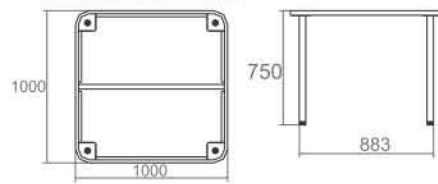

Colour Option

Product Dimension

new product

FTC - 6012 NE

Table Specification

Dimension W x D x H (mm) 1200 x 600 x 700
 Contain per Carton 1
 Table Top Material particle board solid laminated with HPL (top), laminated with PVC (bottom)
 Table Top Colour white
 Frame Finishing powder coating
 Frame Colour grey (texture)

Product Dimension

Colour Option

T-7575

Product Specification

Dimension W x D x H (mm) 750 x 750 x 700
 Contain per Carton 1
 Table Top Material Particle Board covered with PVC
 Table Top Colours Maple, Grey
 Frame Finishing Powder Coating
 Frame Colour Beige, Grey

Product Dimension

Colour Option

Hobby Table T-1010

Hobby Table T-1010

Table Specification

Dimension W x D x H (mm)	1000 x 1000 X 750
Weight (kg)	18
Contain per Carton	1
Table Top Material	Plate
Table Top Colour	Cream Munsel (hammertone)
Frame Finishing	Powder Coating
Frame Colour	Cream Munsel

Product Dimension

Coffee Table T-60 PL

Coffee Table T-60 PL

Product Specification

Dimension W x D x H (mm)	600 x 600 x 700
Contain per carton	1
Table top material	plate
Table top finishing	powder coating (cream hammertone)
Frame finishing	chrome plating