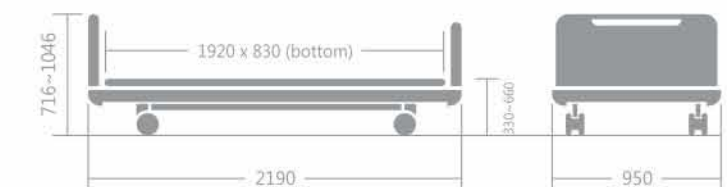

Product Dimension