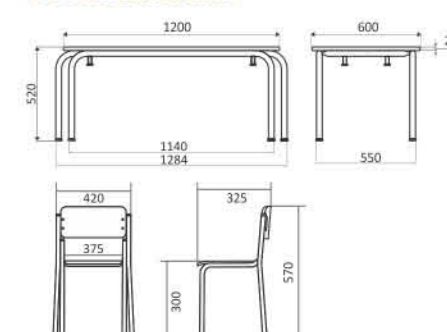

Product Dimension