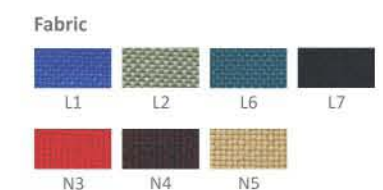

Colour Options