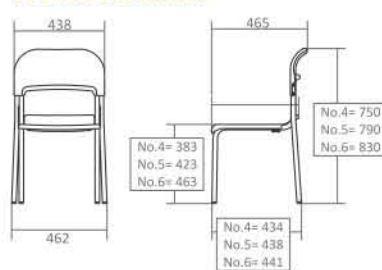

Product Dimension

Size

TABLE HEIGHT	PERSON HEIGHT	RANGE HEIGHT	LABEL
640 mm	150 cm	142-156 cm	4 142-156 cm
700 mm	165 cm	157-172 cm	5 157-172 cm
760 mm	180 cm	173-180 cm	6 173-180 cm

Chair Specification

Dimension W x D x H (mm)	462 x 434 x 750 (No.4) 462 x 438 x 790 (No.5) 462 x 441 x 830 (No.6)
Seat Height (mm)	383, 423, 463
Weight per Piece (kg)	3.0 / 3.6 / 4.2
Contain per Carton	4
Seat & Back Material	Plastic
Seat & Back Colours	Grey, Brown
Frame Finishing	Powder Coating
Frame Colour	Grey(2)

Product Dimension

Colour Option

4 142-156 cm

5 157-172 cm

6 173-180 cm

Manabu Plus

Table Specification

Dimension W x D x H (mm)	650 x 450 x 655 (No.4) 650 x 450 x 715 (No.5) 650 x 450 x 775 (No.6)
Weight per Piece (kg)	8.49 / 8.53 / 8.57
Contain per Carton	4
Table Top Material	Plastic
Drawer Material	Astal (5 mm)
Frame Finishing	Powder Coating
Frame Colour	Cream

Product Dimension

Size

TABLE HEIGHT	PERSON HEIGHT	RANGE HEIGHT	LABEL
655 mm	150 cm	142-156 cm	4 142-156 cm
715 mm	165 cm	157-172 cm	5 157-172 cm
775 mm	180 cm	173-180 cm	6 173-180 cm

Chair Specification

Dimension W x D x H (mm)	462 x 434 x 750 (No.4) 462 x 438 x 790 (No.5) 462 x 441 x 830 (No.6)
Seat Height (mm)	383, 423, 463
Weight per Piece (kg)	3.0 / 3.6 / 4.2
Contain per Carton	4
Seat & Back Material	Plastic
Seat & Back Colours	Grey, Beige
Frame Finishing	Powder Coating
Frame Colour	Cream

Product Dimension

Colour Option

* table top made of high quality plastic

4 142-156 cm

5 157-172 cm

6 173-180 cm

Keiko

Table Specification