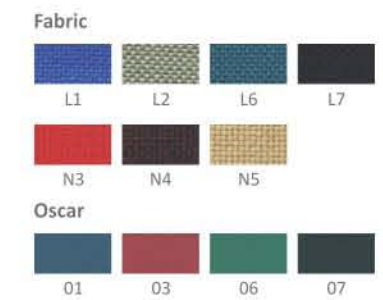

Colour Options

Sankei C-371