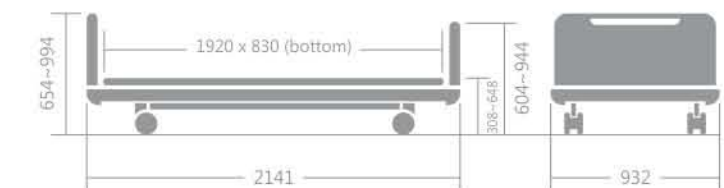

Product Dimension