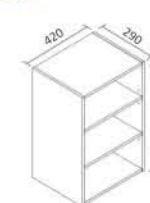

Product Dimension

colour box 89