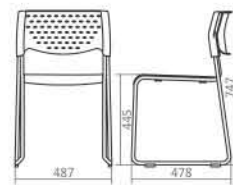

Product Dimension

Colour Options

Lotus

Jasmine C-111

Product specification	
Dimension W x D x H (mm)	487 x 478 x 747
Seat Height (mm)	445
Weight per Piece (kg)	4.2
Contain per Carton	4
Seat & Back Materials	Fabric, PVC, Oscar (Seat) Plastic (Back)
Upholstery Colours	Orange, Yellow, Green Blue, Red, Black, Light Green
Frame Finishing	Chrome Plating
Frame Colours	Chrome

Product Dimension

Colour Options

Lotus

Product specification	
Dimension W x D x H (mm)	513 x 510 x 774
Seat Height (mm)	451
Weight per Piece (kg)	3.5
Contain per Carton	4
Seat & Back Materials	Fabric (Seat) Plastic (Back)
Upholstery Colours	Blue, Grey, Green, Black Red, Brown, Cream
Frame Finishing	Chrome Plating
Frame Colours	Chrome