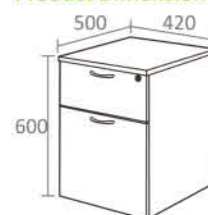

Product Dimension

W-6040

Table Specification

Dimension W X D x H (mm)	420 x 500 x 600
Contain per Carton	1
Material	Particle Board Covered with PVC
Colour Option	Maple, Grey

Product Dimension

Colour Option