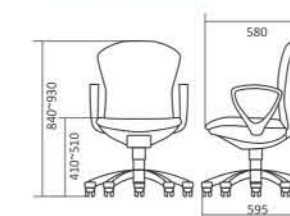

Product Dimension

Colour Options

Legno-201

Product Specification

Dimension W x D x H (mm) 595 x 600 x 840~930
 Seat Height (mm) 410~510
 Weight per Piece (kg) 14
 Contain per Carton 1
 Upholstery Material Fabric
 Upholstery Colours Blue, Grey, Red
 Green, Black
 Frame Colour Grey

Product Dimension

Colour Options

EPO-530

Product Specification

Dimension W x D x H (mm) 460 x 560 x 930~1038
 Seat height (mm) 427~535
 Contain per carton 1
 Upholstery material Fabric
 Upholstery colour blue, grey, maroon, green, black
 Frame finishing Al Anodizing + plastic shibo
 Frame colour aluminium black