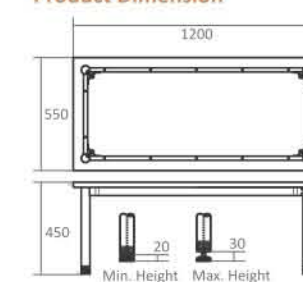

Product Dimension

T-5512

Table Specification

Dimension W x D x H (mm) 1200 x 550 x 450
 Contain per Carton 1
 Table Top Material Particle Board covered with PVC
 Table Top Colours Maple, Grey
 Frame Finishing Powder Coating
 Frame Colour Beige, Grey

Product Dimension

Colour Option

Bali

Bali

Product Specification

Dimension W x D x H (mm)	635 x 740 x 730
Seat Height (mm)	395
Weight per piece (kg)	6,5
Contain per Carton	1
Seat & Back Material	Artificial Rattan
Seat & Back Colour	White & Black
Frame material	Steel Pipe
Frame Finishing	Powder Coating Hammerstone
Frame Colour	Grey Hammerstone, Cream Hammerstone