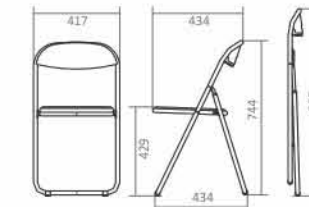

Product Dimension

Colour Options

PVC Vinyl

Yamato AA

folding chair

Yamato NP

Product specification

Dimension W x D x H (mm)	430x 521 x 818
Seat Height (mm)	458
Weight per Piece (kg)	4.8
Contain per Carton	5
Seat & back Material	Plastic
Seat & back Colours	Red, Black
Frame Finishing	Chrome Plating
Frame Colour	Chrome

Product Dimension

Colour Options

Daishogun

Daishogun

Product specification

Dimension W x D x H (mm)	449 x 493 x 807
Seat Height (mm)	455
Weight per Piece (kg)	4.4
Contain per Carton	4
Upholstery Material	Oscar
Upholstery Colours	Blue, Red, Green, Black
Frame Finishing	Powder Coating
Frame Colour	Silver

Product Dimension

Colour Options

Yasuka Sliding

Product specification

Dimension W x D x H (mm)	417 x 434 x 744
Seat Height (mm)	429
Weight per Piece (kg)	3.5
Contain per Carton	4
Upholstery Material	PVC Vinyl
Upholstery Colours	Blue, Red, Green, Black, Dark Grey, Brown, Yellow, Pink
Frame Finishing	Chrome Plating, Powder Coating
Frame Colour	Chrome, Yellow, Blue, Pink

Product Dimension

Colour Options

Ergonomic Fulfillment

ePO-330

Product Specification

Dimension W x D x H (mm)	580 x 540 x 816
Seat Height (mm)	410-510
Weight per Piece (kg)	14.5
Contain per Carton	1
Upholstery Material	Fabric
Upholstery Colours	Blue, Grey, Maroon, Green, Black
Frame Finishing	Al Anodizing + Plastic Shlbo
Frame Colour	Aluminium Black