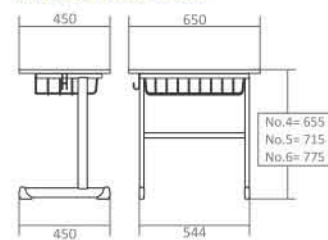

Product Dimension

* Seat, Back, table top and front Board made of high quality plastic

Manabu

Table Specification

Dimension W x D x H (mm)	650 x 450 x 640 (No.4) 650 x 450 x 700 (No.5) 650 x 450 x 760 (No.6)
Weight per Piece (kg)	8.49 / 8.53 / 8.57
Contain per Carton	4
Table Top Material	Particle Board
Frame Finishing	Powder Coating
Frame Colour	Grey(2)

Product Dimension

Size

TABLE HEIGHT	PERSON HEIGHT	RANGE HEIGHT	LABEL
640 mm	150 cm	142-156 cm	4 142-156 cm
700 mm	165 cm	157-172 cm	5 157-172 cm
760 mm	180 cm	173-180 cm	6 173-180 cm

Chair Specification

Dimension W x D x H (mm)	462 x 434 x 750 (No.4) 462 x 438 x 790 (No.5) 462 x 441 x 830 (No.6)
Seat Height (mm)	383, 423, 463
Weight per Piece (kg)	3.0 / 3.6 / 4.2
Contain per Carton	4
Seat & Back Material	Plastic
Seat & Back Colours	Grey, Brown
Frame Finishing	Powder Coating
Frame Colour	Grey(2)

Product Dimension

Colour Option

4 142-156 cm

5 157-172 cm

6 173-180 cm

Manabu Plus

Table Specification

Dimension W x D x H (mm)	650 x 450 x 655 (No.4) 650 x 450 x 715 (No.5) 650 x 450 x 775 (No.6)
Weight per Piece (kg)	8.49 / 8.53 / 8.57
Contain per Carton	4
Table Top Material	Plastic
Drawer Material	Astal (5 mm)
Frame Finishing	Powder Coating
Frame Colour	Cream

Product Dimension

Size

TABLE HEIGHT	PERSON HEIGHT	RANGE HEIGHT	LABEL
655 mm	150 cm	142-156 cm	4 142-156 cm
715 mm	165 cm	157-172 cm	5 157-172 cm
775 mm	180 cm	173-180 cm	6 173-180 cm

Chair Specification

Dimension W x D x H (mm)	462 x 434 x 750 (No.4) 462 x 438 x 790 (No.5) 462 x 441 x 830 (No.6)
Seat Height (mm)	383, 423, 463
Weight per Piece (kg)	3.0 / 3.6 / 4.2
Contain per Carton	4
Seat & Back Material	Plastic
Seat & Back Colours	Grey, Beige
Frame Finishing	Powder Coating
Frame Colour	Cream