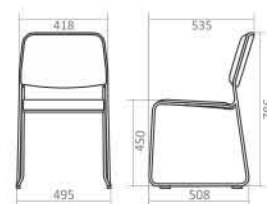

Product Dimension

Colour Options

Yuki

Product specification

Dimension W x D x H (mm)	488 x 605 x 750
Seat Height (mm)	455
Weight per Piece (kg)	4.1
Contain per Carton	4
Seat & Back Materials	Fabric
Upholstery Colours	Blue, Grey, Light Grey, Green, Pink, Maroon
Frame Finishing	Powder Coating
Frame Colours	Silver

Product Dimension

Colour Options

Cozy

Meeting Chair

Cozy

Product specification
 Dimension W x D x H (mm) 495 x 535 x 786
 Seat Height (mm) 450
 Weight per Piece (kg) 4.3
 Contain per Carton 4
 Upholstery Material Fabric
 Upholstery Colours Light Blue, Grey, Light Grey, Green, Pink, Maroon
 Frame Finishing Chrome Plating
 Frame Colours Chrome

Product Dimension

Colour Options

Jasmine C-211

Product specification
 Dimension W x D x H (mm) 448 x 465 x 722
 Seat Height (mm) 420
 Weight per Piece (kg) 3.7
 Contain per Carton 4
 Seat & Back Materials Fabric, PVC, Oscar (Seat) Plastic (Back)
 Upholstery Colours Orange, Yellow, Green, Blue, Red, Black, Light Green
 Frame Finishing Chrome Plating
 Frame Colours Chrome