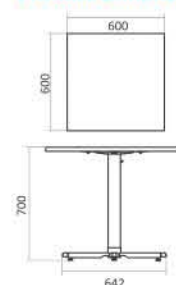

Product Dimension

Coffee Table T-60 PL

Coffee Table T-60 PL

Product Specification

Dimension W x D x H (mm)	600 x 600 x 700
Contain per carton	1
Table top material	plate
Table top finishing	powder coating (cream hammertone)
Frame finishing	chrome plating

Product Dimension

Coffee Table T-60

Coffee Table R-75

Coffee Table R-75 & T-60

Table Specification

Dimension W x D x H (mm)	750 x 750 x 700 (Round) 600 x 600 x 700 (Square)
Contain per Carton	1
Table Top Material	Particle Board Covered With PVC
Frame Finishing	Powder Coating Chrome Plating
Frame Colour	Grey, Chrome

Product Dimension

Coffee Table T-60 NE

Product Specification

Dimension W x D x H (mm)	600 x 600 x 700
Contain per carton	1
Table top material	particle board solid laminated with HPL (top) laminated with PVC (bottom)
Table top colour	white
Frame finishing	zinc chrome plating
Frame colour	chrome

Product Dimension

Table T - 60 Kotatsu

Table Specification

Dimension W x D x H (mm)	600 x 600 x 700 (Square)
Contain per Carton	1
Table Top Material	MDF honeycomb paper laminated with PU coating
Table Top Colour	Brown
Frame Finishing	Zinc Chrome Plating
Frame Colour	Chrome