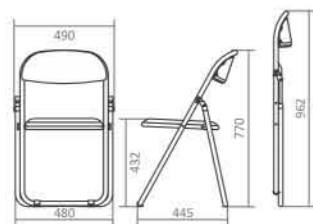

Product Dimension