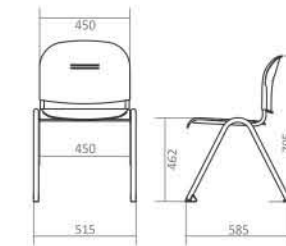

Frame Finishing Chrome Plating
 Frame Colours Chrome

Sakata N

Dimension W x D x H (mm) 435 x 512 x 895
 Seat Height (mm) 450
 Weight per Piece (kg) 4.8
 Contain per Carton 4
 Upholstery Material Fabric & PVC
 Upholstery Colours Red, Brown, Cream
 Blue, Grey, Green, Black
 Frame Finishing Chrome Plating
 Frame Colours Chrome

Sakata ZS

Dimension W x D x H (mm) 435 x 512 x 895
 Seat Height (mm) 460
 Weight per Piece (kg) 4.8
 Contain per Carton 4
 Upholstery Material Fabric
 Upholstery Colours Red, Blue, Green
 Frame Finishing Zinc Chrome Plating
 Frame Colours Chrome

Product Dimension

Colour Options

Olive-A

Product specification

Dimension W x D x H (mm) 515 x 585 x 795
 Seat Height (mm) 462
 Weight per Piece (kg) 4.2
 Contain per Carton 4
 Seat & Back Material Plastic
 Seat & Back Colours White, Beige, Light Grey, Dark Grey, Red, Light Blue, Light Green
 Frame Finishing Powder Coating
 Frame Colours Silver, Cream

Product Dimension

Colour Options

Olive-A

Glory

Product Specification

Dimension W x D x H (mm)	430 X 430 X 807
Seat Height (mm)	440
Weight per Piece (kg)	2.1
Contain per Carton	4
Seat & Back material	Plastic Polypropilene
Seat & Back colour	Dark Grey, Blue, White, Orange
Frame Finishing	Zinc Chrome Plating & Powder Coating
Frame Colours	Chrome, White