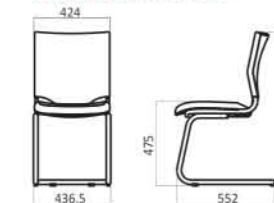

Product Dimension

Colour Options

new product

Olive DX

Product specification

Dimension W x D x H (mm)	495 x 559 x 868
Seat Height (mm)	475
Weight per Piece (kg)	5.4
Contain per Carton	2
Seat material	plastic with oscar cover
Back material	foam with oscar cover
Upholstery Materials	oscar
Upholstery Colours	black, brown
Frame Finishing	zinc chrome plating
Frame Colours	chrome

Product Dimension

Colour Options

Olive-U

Olive-U

Product specification

Dimension W x D x H (mm)	480 x 555 x 806
Seat Height (mm)	450
Weight per Piece (kg)	4.2
Contain per Carton	4
Seat & Back Material	Plastic
Seat & Back Colours	White, Beige, Light Grey, Dark Grey, Red, Light Blue, Light Green
Frame Finishing	Chrome Plating
Frame Colours	Chrome

Product Dimension

Colour Options

Duo-03

Duo-03

Product Specification

Dimension W x D x H (mm)	436 x 552 x 869
Seat height (mm)	475
Weight per piece (kg)	6.5
Contain per carton	2
Upholstery material	fabric mesh
Back rest	mesh
Upholstery colour	black, yellow, red, green, blue
Frame finishing	powder coating
Frame colour	black

Product Dimension

Colour Options

Duo-04

Yuki

Duo-04

Product Specification

Dimension W x D x H (mm)	427 x 534 x 850
Seat height (mm)	435
Weight per piece (kg)	6
Contain per carton	4
Upholstery material	fabric
Back rest	mesh
Upholstery colour	black, yellow, red, green, blue
Frame finishing	powder coating
Frame colour	black