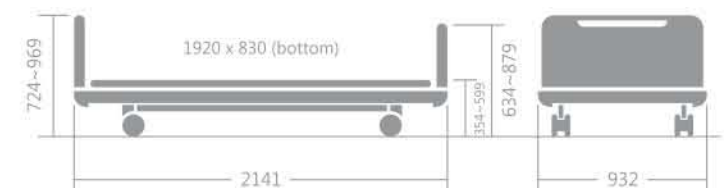

Product Dimension