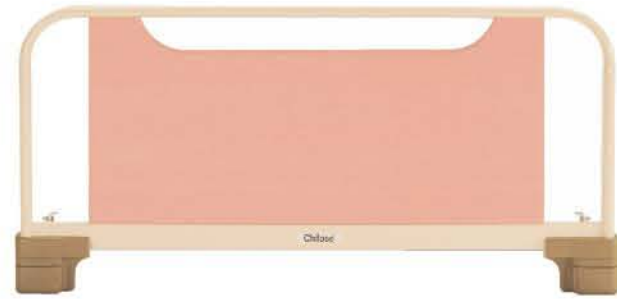

Frame Material : Steel
Panel Material : Particle Board covered with Supercon Pink