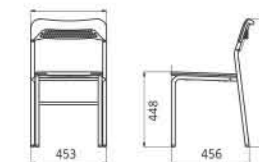

Product Dimension

Colour Options

Olive-A

Product specification

Dimension W x D x H (mm) 515 x 585 x 795
 Seat Height (mm) 462
 Weight per Piece (kg) 4.2
 Contain per Carton 4
 Seat & Back Material Plastic
 Seat & Back Colours White, Beige, Light Grey, Dark Grey, Red, Light Blue, Light Green
 Frame Finishing Powder Coating
 Frame Colours Silver, Cream

Product Dimension

Colour Options

Olive-A

Glory

Product Specification

Dimension W x D x H (mm)	430 X 430 X 807
Seat Height (mm)	440
Weight per Piece (kg)	2.1
Contain per Carton	4
Seat & Back material	Plastic Polypropilene
Seat & Back colour	Dark Grey, Blue, White, Orange
Frame Finishing	Zinc Chrome Plating & Powder Coating
Frame Colours	Chrome, White

Product Dimension

Colour Options

SAM

Product Specification

Dimension W x D x H (mm)	453 X 456 X 770
Seat Height (mm)	448
Weight per Piece (kg)	4.7
Contain per Carton	4
Seat & back material	Plate
Seat & Back colour	Dark Grey, Silver, White, Orange
Frame Finishing	Powder Coating
Frame Colours	Dark Grey, Silver, White, Orange

Product Dimension

Colour Options

New Colour

Flora-H

Product specification

Dimension W x D x H (mm)	495 x 415 x 675
Seat Height (mm)	445
Weight per Piece (kg)	3.8
Contain per Carton	4
Upholstery Materials	PVC
Upholstery Colours	Blue, Red, Green, Yellow, Cream
Frame Finishing	Powder Coating
Frame Colours	Blue, Red, Green, Yellow, White, Beige