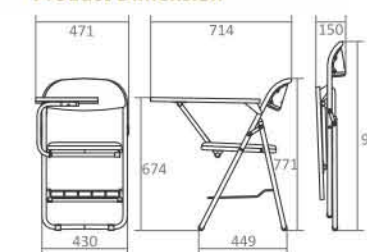

Product Dimension

Size

TABLE HEIGHT	PERSON HEIGHT	RANGE HEIGHT	LABEL
640 mm	150 cm	142-156 cm	4 142-156 cm
700 mm	165 cm	157-172 cm	5 157-172 cm
760 mm	180 cm	173-180 cm	6 173-180 cm

Chair Specification

Dimension W x D x H (mm)	462 x 434 x 750 (No.4) 462 x 438 x 790 (No.5) 462 x 441 x 830 (No.6)
Seat Height (mm)	383, 423, 463
Weight per Piece (kg)	3.0 / 3.6 / 4.2
Contain per Carton	4
Seat & Back Material	Plastic
Seat & Back Colours	Grey, Brown
Frame Finishing	Powder Coating
Frame Colour	Grey(2)

Yamato MND

Yamato MBD

Yamato MND

Yamato MND/MBD

Product Specification

Dimension W x D x H (mm)	474 x 732 x 774
Seat Height (mm)	460
Weight per Piece (kg)	6.7
Contain per Carton	2
Upholstery Material	PVC
Upholstery Colours	Blue, Red, Green, Black
Frame Finishing	Chrome Plating (MND) Powder Coating (MBD)
Frame Colour	Chrome, Black

Product Dimension

Colour Option

Cosmo MNR

Cosmo MPR

Cosmo MPR

Cosmo MNR/MPR

Product Specification

Dimension W x D x H (mm)	471 x 714 x 771
Seat Height (mm)	446
Weight per Piece (kg)	6.0
Contain per Carton	2
Upholstery Material	PVC
Upholstery Colours	Red, Black Dark Grey, Brown
Frame Finishing	Chrome Plating (MNR) Powder Coating (MPR)
Frame Colour	Chrome, Silver

Product Dimension

Colour Option

Yamato MND Plus

Yamato MBD Plus

Yamato MND/MBD Plus

Product Specification

Dimension W x D x H (mm)	474 x 732 x 771
Seat Height (mm)	460
Weight per Piece (kg)	6.0
Contain per Carton	2
Upholstery Material	PVC
Upholstery Colours	Blue, Red, Green, Black
Memo Table Material	Plastic
Frame Finishing	Chrome Plating (MND Plus), Powder Coating (MBD Plus)
Frame Colour	Chrome, Black