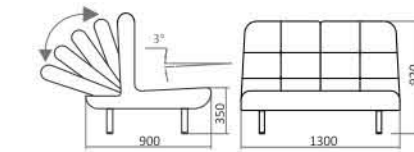

Product Dimension

Aso DS