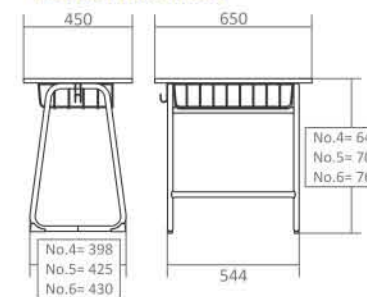

Product Dimension

Colour Option

4 142-156 cm

5 157-172 cm

6 173-180 cm

Manabu Plus

Table Specification

Dimension W x D x H (mm)	650 x 450 x 655 (No.4) 650 x 450 x 715 (No.5) 650 x 450 x 775 (No.6)
Weight per Piece (kg)	8.49 / 8.53 / 8.57
Contain per Carton	4
Table Top Material	Plastic
Drawer Material	Astal (5 mm)
Frame Finishing	Powder Coating
Frame Colour	Cream

Product Dimension

Size

TABLE HEIGHT	PERSON HEIGHT	RANGE HEIGHT	LABEL
655 mm	150 cm	142-156 cm	4 142-156 cm
715 mm	165 cm	157-172 cm	5 157-172 cm
775 mm	180 cm	173-180 cm	6 173-180 cm

Chair Specification

Dimension W x D x H (mm)	462 x 434 x 750 (No.4) 462 x 438 x 790 (No.5) 462 x 441 x 830 (No.6)
Seat Height (mm)	383, 423, 463
Weight per Piece (kg)	3.0 / 3.6 / 4.2
Contain per Carton	4
Seat & Back Material	Plastic
Seat & Back Colours	Grey, Beige
Frame Finishing	Powder Coating
Frame Colour	Cream

Product Dimension

Colour Option

* table top made of high quality plastic

4 142-156 cm

5 157-172 cm

6 173-180 cm

Keiko

Table Specification

Product Dimension

Size

TABLE HEIGHT	PERSON HEIGHT	RANGE HEIGHT	LABEL
640 mm	150 cm	142-156 cm	4 142-156 cm
700 mm	165 cm	157-172 cm	5 157-172 cm
760 mm	180 cm	173-180 cm	6 173-180 cm

Chair Specification

Dimension W x D x H (mm)	462 x 434 x 750 (No.4) 462 x 438 x 790 (No.5) 462 x 441 x 830 (No.6)
Seat Height (mm)	383, 423, 463
Weight per Piece (kg)	3.0 / 3.6 / 4.2
Contain per Carton	4
Seat & Back Material	Plastic
Seat & Back Colours	Grey, Brown
Frame Finishing	Powder Coating
Frame Colour	Grey(2)