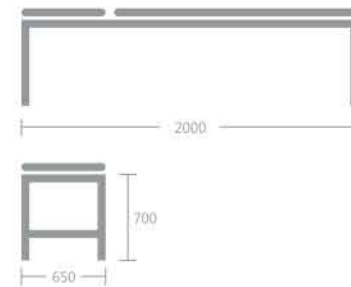

Product Dimension