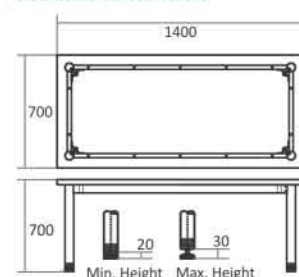

Product Dimension

Colour Option