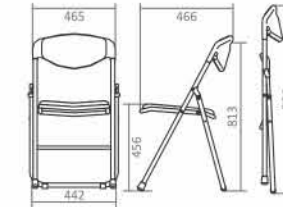

Product Dimension

Colour Options

PVC Vinyl

Yamato AA

folding chair

Yamato NP

Product specification

Dimension W x D x H (mm)	430x 521 x 818
Seat Height (mm)	458
Weight per Piece (kg)	4.8
Contain per Carton	5
Seat & back Material	Plastic
Seat & back Colours	Red, Black
Frame Finishing	Chrome Plating
Frame Colour	Chrome

Product Dimension

Colour Options

Daishogun Plus

Daishogun Plus

Product specification

Dimension W x D x H (mm)	465 x 466 x 813
Seat Height (mm)	456
Weight per Piece (kg)	4.4
Contain per Carton	4
Upholstery Material	Oscar
Upholstery Colours	Blue, Red, Green, Black
Frame Finishing	Powder Coating
Frame Colour	Grey (1)

Product Dimension

Colour Options

Daishogun

Daishogun

Product specification

Dimension W x D x H (mm)	449 x 493 x 807
Seat Height (mm)	455
Weight per Piece (kg)	4.4
Contain per Carton	4
Upholstery Material	Oscar
Upholstery Colours	Blue, Red, Green, Black
Frame Finishing	Powder Coating
Frame Colour	Silver

Product Dimension

Colour Options

Yasuka Sliding

Product specification

Dimension W x D x H (mm)	417 x 434 x 744
Seat Height (mm)	429
Weight per Piece (kg)	3.5
Contain per Carton	4
Upholstery Material	PVC Vinyl
Upholstery Colours	Blue, Red, Green, Black, Dark Grey, Brown, Yellow, Pink
Frame Finishing	Chrome Plating, Powder Coating
Frame Colour	Chrome, Yellow, Blue, Pink