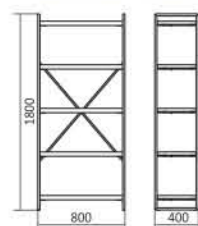

Product Dimension

Grey Rack L

Executive Rack L