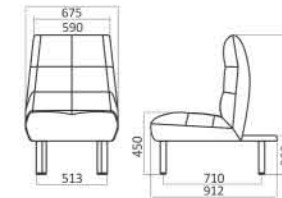

Dimension W x D x H (mm)	675 x 912 x 1000
Seat height (mm)	450
Contain per carton	1
Upholstery material	PVC Vinyl
Upholstery colour	white
Frame finishing	chrome plating

Product Dimension

Aso SS

Product Specification