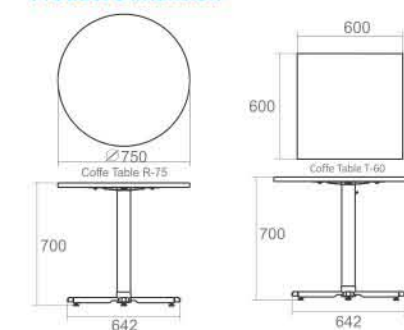

Product Dimension

Coffee Table T-60 PL

Coffee Table T-60 PL

Product Specification

Dimension W x D x H (mm)	600 x 600 x 700
Contain per carton	1
Table top material	plate
Table top finishing	powder coating (cream hammertone)
Frame finishing	chrome plating

Product Dimension

Coffee Table T-60

Coffee Table R-75

Coffee Table R-75 & T-60

Table Specification

Dimension W x D x H (mm)	750 x 750 x 700 (Round) 600 x 600 x 700 (Square)
Contain per Carton	1
Table Top Material	Particle Board Covered With PVC
Frame Finishing	Powder Coating Chrome Plating
Frame Colour	Grey, Chrome

Product Dimension

Coffee Table T-60 NE

Product Specification

Dimension W x D x H (mm)	600 x 600 x 700
Contain per carton	1
Table top material	particle board solid laminated with HPL (top) laminated with PVC (bottom)
Table top colour	white
Frame finishing	zinc chrome plating
Frame colour	chrome

Product Dimension

Table T - 60 Kotatsu

Table Specification

Dimension W x D x H (mm)	600 x 600 x 700 (Square)
Contain per Carton	1
Table Top Material	MDF honeycomb paper laminated with PU coating
Table Top Colour	Brown
Frame Finishing	Zinc Chrome Plating
Frame Colour	Chrome