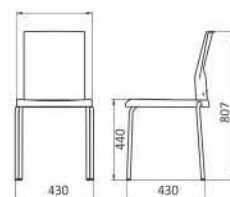

Sakata ZS

Dimension W x D x H (mm) 435 x 512 x 895
 Seat Height (mm) 460
 Weight per Piece (kg) 4.8
 Contain per Carton 4
 Upholstery Material Fabric
 Upholstery Colours Red, Blue, Green
 Frame Finishing Zinc Chrome Plating
 Frame Colours Chrome

Product Dimension

Colour Options

Olive-A

Product specification

Dimension W x D x H (mm) 515 x 585 x 795
 Seat Height (mm) 462
 Weight per Piece (kg) 4.2
 Contain per Carton 4
 Seat & Back Material Plastic
 Seat & Back Colours White, Beige, Light Grey, Dark Grey, Red, Light Blue, Light Green
 Frame Finishing Powder Coating
 Frame Colours Silver, Cream

Product Dimension

Colour Options

Olive-A

Glory

Product Specification

Dimension W x D x H (mm)	430 X 430 X 807
Seat Height (mm)	440
Weight per Piece (kg)	2.1
Contain per Carton	4
Seat & Back material	Plastic Polypropilene
Seat & Back colour	Dark Grey, Blue, White, Orange
Frame Finishing	Zinc Chrome Plating & Powder Coating
Frame Colours	Chrome, White

Product Dimension

Colour Options

SAM

Product Specification

Dimension W x D x H (mm)	453 X 456 X 770
Seat Height (mm)	448
Weight per Piece (kg)	4.7
Contain per Carton	4
Seat & back material	Plate
Seat & Back colour	Dark Grey, Silver, White, Orange
Frame Finishing	Powder Coating
Frame Colours	Dark Grey, Silver, White, Orange