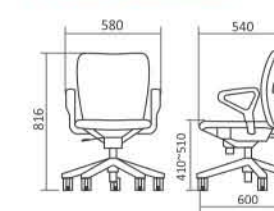

Product Dimension