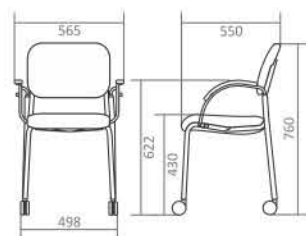

Product Dimension