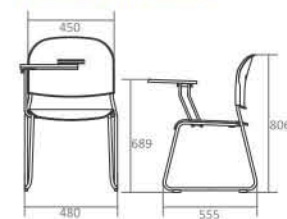

Product Dimension