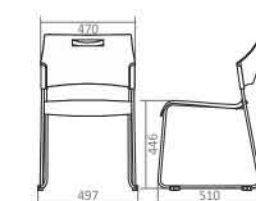

Product Dimension