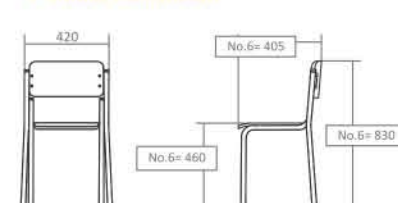

Chair (Echool Plus 2)

Dimension W x D x H (mm)	420 x 325 x 570
Seat height (mm)	300
Weight per piece (kg)	2.6
Contain per carton	4
Seat & Back material	plastic
Frame finishing	powder coating
Frame colour	silver

Product Dimension

new product

Echool Art

Table Specification

Dimension	852 x 450 x 754
Weight	10
Contain per Carton	1
Table top material	plywood
Side table material	plywood
Frame finishing	powder coating
Frame colour	silver

Chair Specification

Dimension W x D x H (mm)	420 x 405 x 830 (No.6)
Seat Height	460
Weight per Piece (kg)	3.3
Contain per Carton	1
Seat & Back Material	Plastic
Frame Finishing	Powder Coating
Frame Colour	Silver

Product Dimension

Product Dimension

new product

Echool JP

Table Specification

Dimension W x D x H (mm)	650 x 450 x 520 (No.2) 650 x 450 x 580 (No.3) 650 x 450 x 640 (No.4) 650 x 450 x 700 (No.5) 650 x 450 x 760 (No.6)
Weight per Piece (kg)	6.4/ 6.6 / 6.8 / 7.0 / 7.15
Contain per Carton	4
Table Top Material	Plywood
Drawer Material	Plastic
Frame Finishing	Powder Coating
Frame Colour	Cream