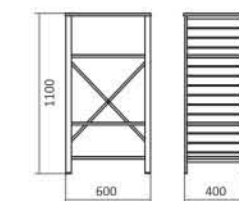

Product Dimension

Maple Rack S