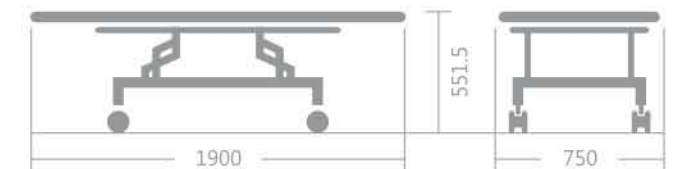

Product Dimension