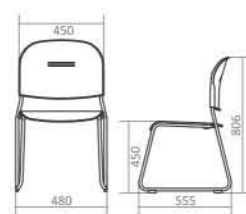

Product Dimension

Colour Options

new product

Olive DX

Product specification

Dimension W x D x H (mm)	495 x 559 x 868
Seat Height (mm)	475
Weight per Piece (kg)	5.4
Contain per Carton	2
Seat material	plastic with oscar cover
Back material	foam with oscar cover
Upholstery Materials	oscar
Upholstery Colours	black, brown
Frame Finishing	zinc chrome plating
Frame Colours	chrome

Product Dimension

Colour Options

Olive-SC

Product specification

Dimension W x D x H (mm)	495 x 559 x 805
Seat Height (mm)	480
Weight per Piece (kg)	4.3
Contain per Carton	4
Seat Material	Plastic with Oscar cover
Seat Colours	Black, Cream, White
Back Material	Plastic
Back Colours	Dark Grey, Beige, White,
Frame Finishing	Powder Coating, Chrome Plating
Frame Colours	Chrome, White, Beige

Product Dimension

Colour Options

Olive-U

Olive-U

Product specification

Dimension W x D x H (mm)	480 x 555 x 806
Seat Height (mm)	450
Weight per Piece (kg)	4.2
Contain per Carton	4
Seat & Back Material	Plastic
Seat & Back Colours	White, Beige, Light Grey, Dark Grey, Red, Light Blue, Light Green
Frame Finishing	Chrome Plating
Frame Colours	Chrome

Product Dimension

Colour Options

Duo-03

Duo-03

Product Specification

Dimension W x D x H (mm)	436 x 552 x 869
Seat height (mm)	475
Weight per piece (kg)	6.5
Contain per carton	2
Upholstery material	fabric mesh
Back rest	mesh
Upholstery colour	black, yellow, red, green, blue
Frame finishing	powder coating
Frame colour	black