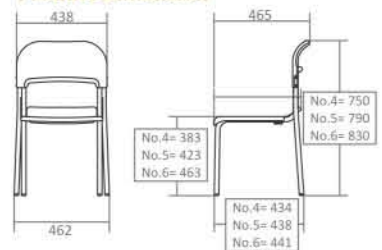

Product Dimension

Size

TABLE HEIGHT	PERSON HEIGHT	RANGE HEIGHT	LABEL
640 mm	150 cm	142-156 cm	4 142-156 cm
700 mm	165 cm	157-172 cm	5 157-172 cm
760 mm	180 cm	173-180 cm	6 173-180 cm

Chair Specification

Dimension W x D x H (mm)	462 x 434 x 750 (No.4) 462 x 438 x 790 (No.5) 462 x 441 x 830 (No.6)
Seat Height (mm)	383, 423, 463
Weight per Piece (kg)	3.0 / 3.6 / 4.2
Contain per Carton	4
Seat & Back Material	Plastic
Seat & Back Colours	Grey, Brown
Frame Finishing	Powder Coating
Frame Colour	Grey(2)

Product Dimension

Colour Option

4 142-156 cm

5 157-172 cm

6 173-180 cm

Keiko Plus

Table Specification

Dimension W x D x H (mm) 650 x 450 x 655 (No.4)
650 x 450 x 715 (No.5)
650 x 450 x 775 (No.6)

TABLE HEIGHT	PERSON HEIGHT	RANGE HEIGHT	LABEL
655 mm	150 cm	142-156 cm	4 142-156 cm
715 mm	165 cm	157-172 cm	5 157-172 cm
775 mm	180 cm	173-180 cm	6 173-180 cm

Chair Specification

Dimension W x D x H (mm) 462 x 434 x 750 (No.4)
462 x 438 x 790 (No.5)
462 x 441 x 830 (No.6)

Seat Height (mm) 383, 423, 463

Weight per Piece (kg) 3.0 / 3.6 / 4.2

Contain per Carton 4

Seat & Back Material Plastic

Seat & Back Colours Grey, Beige

Frame Finishing Powder Coating

Frame Colour Cream

Product Dimension