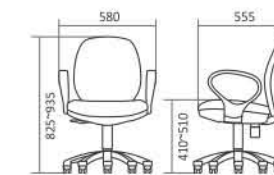

Product Dimension