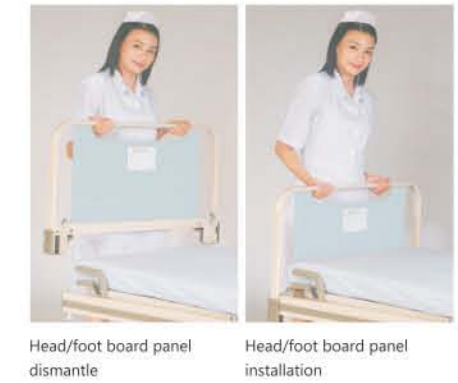

Product Dimension

Options

CB-3011 D with optional H/F Board BD-001, BD-002, BD-003.

Features & Procedures

Head/foot board panel dismantle Head/foot board panel installation

Crank Operation System

A unique eye catching foldable crank is designed to give high-low bed adjustment.