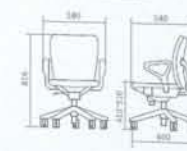

Product Dimension