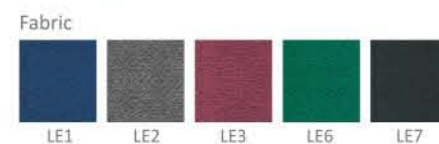

Product Dimension

Colour Options

Legno-201

Product Specification

Dimension W x D x H (mm) 595 x 600 x 840~930
 Seat Height (mm) 410~510
 Weight per Piece (kg) 14
 Contain per Carton 1
 Upholstery Material Fabric
 Upholstery Colours Blue, Grey, Red
 Green, Black
 Frame Colour Grey