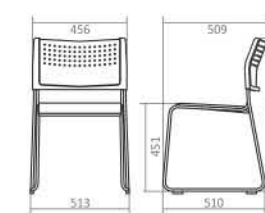

Product Dimension

Colour Options

Lotus

Jasmine C-111

Product specification	
Dimension W x D x H (mm)	487 x 478 x 747
Seat Height (mm)	445
Weight per Piece (kg)	4.2
Contain per Carton	4
Seat & Back Materials	Fabric, PVC, Oscar (Seat) Plastic (Back)
Upholstery Colours	Orange, Yellow, Green Blue, Red, Black, Light Green
Frame Finishing	Chrome Plating
Frame Colours	Chrome

Product Dimension

Colour Options

Lotus

Product specification	
Dimension W x D x H (mm)	513 x 510 x 774
Seat Height (mm)	451
Weight per Piece (kg)	3.5
Contain per Carton	4
Seat & Back Materials	Fabric (Seat) Plastic (Back)
Upholstery Colours	Blue, Grey, Green, Black Red, Brown, Cream
Frame Finishing	Chrome Plating
Frame Colours	Chrome

Product Dimension

Colour Options

Stackable

Leon

Leon

Product specification
 Dimension W x D x H (mm) 471 x 610 x 772
 Seat Height (mm) 424
 Weight per Piece (kg) 5.0
 Contain per Carton 4
 Upholstery Materials Oscar & Fabric
 Upholstery Colours Blue, Grey, Green, Black
 Red, Brown, Cream
 Powder Coating
 Chrome Plating
Frame Finishing Chrome Plating
Frame Colours Silver (Powder Coating)