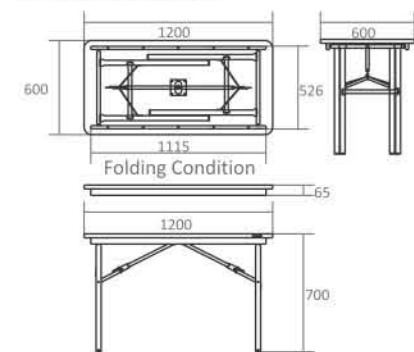

Folding Condition

FTC - 6012

Table Specification

Dimension W x D x H (mm) 1200 x 600 x 750
 Contain per Carton 1
 Table Top Colours Maple, Grey
 Frame Finishing Powder Coating
 Frame Colour Grey Hammertone

Colour Option

Product Dimension

new product

FTC - 6012 NE

Table Specification

Dimension W x D x H (mm) 1200 x 600 x 700
 Contain per Carton 1
 Table Top Material particle board solid laminated with HPL (top), laminated with PVC (bottom)
 Table Top Colour white
 Frame Finishing powder coating
 Frame Colour grey (texture)

Colour Option

Product Dimension

T-1010

Table Specification

Dimension W x D x H (mm) 1000 x 1000 x 700
 Contain per Carton 1
 Table Top Material Particle Board covered with PVC
 Table Top Colours Maple, Grey
 Frame Finishing Powder Coating
 Frame Colour Beige, Grey

Product Dimension

Coffee Table T-60 PL

Coffee Table T-60 PL

Product Specification

Dimension W x D x H (mm)	600 x 600 x 700
Contain per carton	1
Table top material	plate
Table top finishing	powder coating (cream hammertone)
Frame finishing	chrome plating