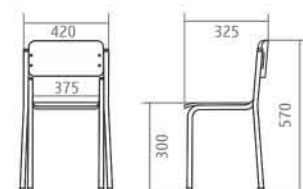

Product Dimension

Coffee Table T-60

Coffee Table R-75

Coffee Table R-75 & T-60

Table Specification

Dimension W x D x H (mm)	750 x 750 x 700 (Round) 600 x 600 x 700 (Square)
Contain per Carton	1
Table Top Material	Particle Board Covered With PVC
Frame Finishing	Powder Coating Chrome Plating
Frame Colour	Grey, Chrome

Product Dimension

Coffee Table T-60 NE

Product Specification

Dimension W x D x H (mm)	600 x 600 x 700
Contain per carton	1
Table top material	particle board solid laminated with HPL (top) laminated with PVC (bottom)
Table top colour	white
Frame finishing	zinc chrome plating
Frame colour	chrome

Cosmo MNR/MPR Plus
39

Olive AM
40

Olive UM
40

Colour Box
41

TKG-01

Chair (Echool Plus 2)

Dimension W x D x H (mm)	420 x 325 x 570
Seat Height (mm)	300
Contain per Carton	4
Seat & Back Material	Plastic
Frame Finishing	Powder Coating
Frame Material	Steel Pipe
Frame Colour	Yellow, Light Blue, Cream

Product Dimension

Product Specification

Table

Dimension W x D x H (mm)	1200 x 550 x 450
Contain per Carton	1
Table Top Material	Particle Board Covered With PVC
Table Top Colour	Maple
Frame Finishing	Powder Coating
Frame Colour	Yellow, Light Blue, Cream