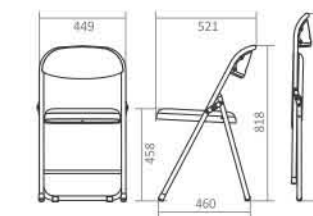

Product Dimension