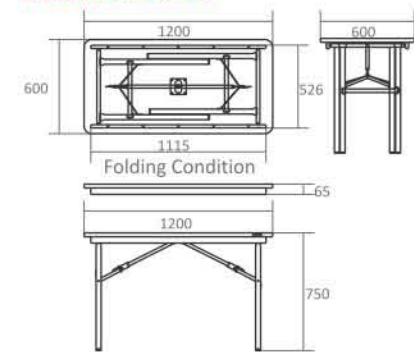

Table Specification

Dimension W x D x H (mm) 1800 x 600 x 750
 Contain per Carton 1
 Table Top Colours Maple, Grey
 Frame Finishing Powder Coating
 Frame Colour Grey Hammertone

Colour Option

Product Dimension

Folding Condition

FTC - 6012

Table Specification

Dimension W x D x H (mm) 1200 x 600 x 750
 Contain per Carton 1
 Table Top Colours Maple, Grey
 Frame Finishing Powder Coating
 Frame Colour Grey Hammertone

Colour Option

Product Dimension

new product

FTC - 6012 NE

Table Specification

Dimension W x D x H (mm) 1200 x 600 x 700
 Contain per Carton 1
 Table Top Material particle board solid laminated with HPL (top), laminated with PVC (bottom)
 Table Top Colour white
 Frame Finishing powder coating
 Frame Colour grey (texture)

Product Dimension

Coffee Table T-60 PL

Coffee Table T-60 PL

Product Specification

Dimension W x D x H (mm)	600 x 600 x 700
Contain per carton	1
Table top material	plate
Table top finishing	powder coating (cream hammertone)
Frame finishing	chrome plating