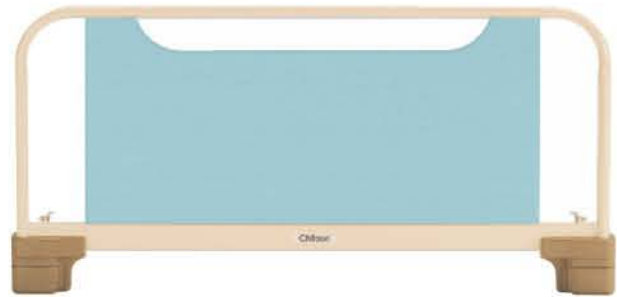

Frame Material : Steel
Panel Material : Particle Board covered with Supercon Blue

BD-002