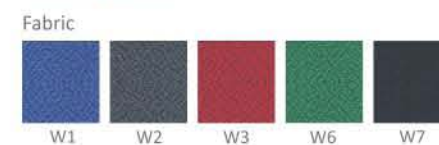

Colour Options