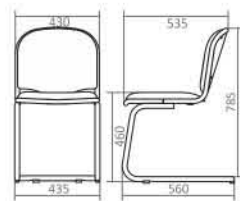

Leon N / Leon P
70

Sankei C-371
71

Kasai
72

Sankei C-395
73

Vista

Product specification

Dimension W x D x H (mm)	435 x 560 x 785
Seat Height (mm)	460
Weight per Piece (kg)	6.7
Contain per Carton	2
Upholstery Materials	Fabric
Upholstery Colours	Blue, Grey, Green, Black Red, Brown, Cream
Frame Finishing	Powder Coating Chrome Plating
Frame Colours	Black, Cream, Chrome

Product Dimension

Colour Options

Cavis

Product Specification

Dimension W x D x H (mm)	476 x 545 x 780
Seat Height (mm)	465
Weight per Piece (kg)	4.8
Contain per Carton	4
Upholstery Material	Fabric & PVC
Upholstery Colours	Red, Brown, Cream Blue, Grey, Green, Black
Frame Finishing	Powder Coating, Beige/Cream
Frame Colours	

Product Dimension

Colour Options

new product

Olive DX

Product specification

Dimension W x D x H (mm)	495 x 559 x 868
Seat Height (mm)	475
Weight per Piece (kg)	5.4
Contain per Carton	2
Seat material	plastic with oscar cover
Back material	foam with oscar cover
Upholstery Materials	oscar
Upholstery Colours	black, brown
Frame Finishing	zinc chrome plating
Frame Colours	chrome