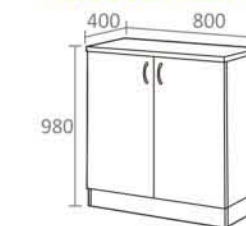

Product Dimension

W-6040

Table Specification

Dimension W X D x H (mm)	420 x 500 x 600
Contain per Carton	1
Material	Particle Board Covered with PVC
Colour Option	Maple, Grey

Product Dimension

Colour Option

S-7012

Table Specification

Dimension W X D x H (mm)	800 x 400 x 1280
Contain per Carton	1
Material	Particle Board Covered with PVC
Colour Option	Maple, Grey

Product Dimension

Colour Option

S-7090

Table Specification

Dimension W X D x H (mm)	800 x 400 x 980
Contain per Carton	1
Material	Particle Board Covered with PVC
Colour Option	Maple, Grey

Product Dimension

Colour Option

S-7070

Table Specification

Dimension W X D x H (mm)	800 x 400 x 850
Contain per Carton	1
Material	Particle Board Covered with PVC
Colour Option	Maple, Grey