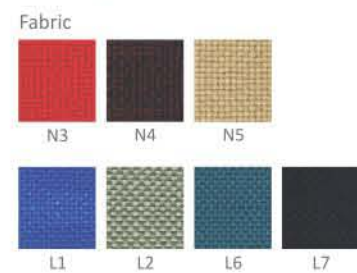

Colour Options