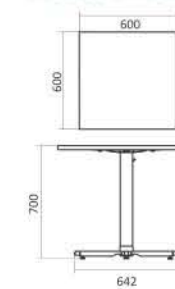

Product Dimension

Colour Option

Hobby Table T-1010

Hobby Table T-1010

Table Specification

Dimension W x D x H (mm)	1000 x 1000 X 750
Weight (kg)	18
Contain per Carton	1
Table Top Material	Plate
Table Top Colour	Cream Munsel (hammertone)
Frame Finishing	Powder Coating
Frame Colour	Cream Munsel

Product Dimension

Coffee Table T-60 PL

Coffee Table T-60 PL

Product Specification

Dimension W x D x H (mm)	600 x 600 x 700
Contain per carton	1
Table top material	plate
Table top finishing	powder coating (cream hammertone)
Frame finishing	chrome plating

Product Dimension

Coffee Table T-60

Coffee Table R-75

Coffee Table R-75 & T-60

Table Specification

Dimension W x D x H (mm)	750 x 750 x 700 (Round) 600 x 600 x 700 (Square)
Contain per Carton	1
Table Top Material	Particle Board Covered With PVC
Frame Finishing	Powder Coating Chrome Plating
Frame Colour	Grey, Chrome

Product Dimension

Coffee Table T-60 NE

Product Specification

Dimension W x D x H (mm)	600 x 600 x 700
Contain per carton	1
Table top material	particle board solid laminated with HPL (top) laminated with PVC (bottom)
Table top colour	white
Frame finishing	zinc chrome plating
Frame colour	chrome