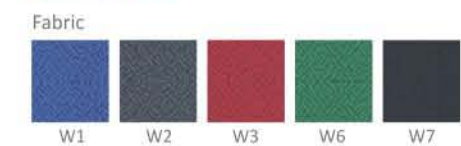

Product Dimension

Colour Options

EPO-130

Medix-611

EPO-130

Product Specification

Dimension W x D x H (mm)	580 x 540 x 760
Seat Height (mm)	410~510
Weight per Piece (kg)	13
Contain per Carton	1
Upholstery Material	Fabric
Upholstery Colours	Blue, Grey, Maroon Green, Black
Frame Finishing	Al Anodizing + Plastic Shibo
Frame Colour	Aluminium Black