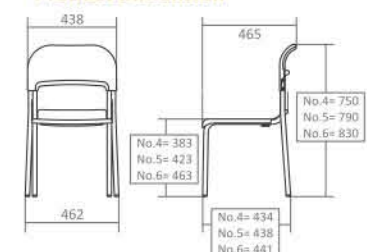

Product Dimension

Colour Option

4 142-156 cm

5 157-172 cm

6 173-180 cm

Manabu Plus

Table Specification

Dimension W x D x H (mm)	650 x 450 x 655 (No.4) 650 x 450 x 715 (No.5) 650 x 450 x 775 (No.6)
Weight per Piece (kg)	8.49 / 8.53 / 8.57
Contain per Carton	4
Table Top Material	Plastic
Drawer Material	Astal (5 mm)
Frame Finishing	Powder Coating
Frame Colour	Cream

Product Dimension

Size

TABLE HEIGHT	PERSON HEIGHT	RANGE HEIGHT	LABEL
655 mm	150 cm	142-156 cm	4 142-156 cm
715 mm	165 cm	157-172 cm	5 157-172 cm
775 mm	180 cm	173-180 cm	6 173-180 cm

Chair Specification

Dimension W x D x H (mm)	462 x 434 x 750 (No.4) 462 x 438 x 790 (No.5) 462 x 441 x 830 (No.6)
Seat Height (mm)	383, 423, 463
Weight per Piece (kg)	3.0 / 3.6 / 4.2
Contain per Carton	4
Seat & Back Material	Plastic
Seat & Back Colours	Grey, Beige
Frame Finishing	Powder Coating
Frame Colour	Cream

Product Dimension

Size

TABLE HEIGHT	PERSON HEIGHT	RANGE HEIGHT	LABEL
640 mm	150 cm	142-156 cm	4 142-156 cm
700 mm	165 cm	157-172 cm	5 157-172 cm
760 mm	180 cm	173-180 cm	6 173-180 cm

Chair Specification

Dimension W x D x H (mm)	462 x 434 x 750 (No.4) 462 x 438 x 790 (No.5) 462 x 441 x 830 (No.6)
Seat Height (mm)	383, 423, 463
Weight per Piece (kg)	3.0 / 3.6 / 4.2
Contain per Carton	4
Seat & Back Material	Plastic
Seat & Back Colours	Grey, Brown
Frame Finishing	Powder Coating
Frame Colour	Grey(2)

Product Dimension

Colour Option

4 142-156 cm

5 157-172 cm

6 173-180 cm

Keiko Plus

Table Specification

Dimension W x D x H (mm) 650 x 450 x 655 (No.4)
650 x 450 x 715 (No.5)
650 x 450 x 775 (No.6)