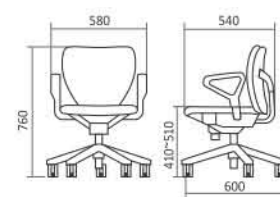

Product Dimension