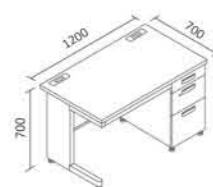

Product Dimension

TKM-7012 W