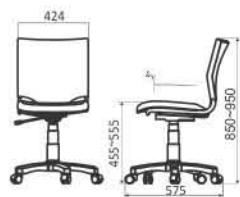

Product Dimension

Colour Options

Duo-01

Product Specification

Dimension W x D x H (mm) 465 x 610 x 870~985
 Seat height (mm) 450~550
 Weight per piece (kg) 5.8
 Contain per carton 1
 Upholstery material fabric
 Upholstery colour black, yellow, red, green, blue
 Frame finishing powder coating
 Frame colour black

Product Dimension

Colour Options

Duo-02

Product Specification

Dimension W x D x H (mm)	424 x 575 x 850~950
Seat height (mm)	455~555
Weight per piece (kg)	7.3
Contain per carton	1
Upholstery material	fabric
Back rest	mesh
Upholstery colour	black, yellow, red, green, blue
Frame finishing	powder coating
Frame colour	black

Product Dimension

Colour Options

Duo-02

NBK

Product Specification

Dimension W x D x H (mm)	395 x 510 x 860
Seat Height (mm)	400~490
Weight per Piece (kg)	9.1
Contain per Carton	2
Upholstery Material	PVC Vinyl
Frame Finishing	Hammertone, Powder Coating
Colour Option	Black