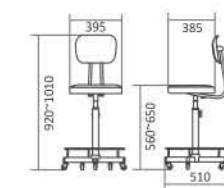

Product Dimension