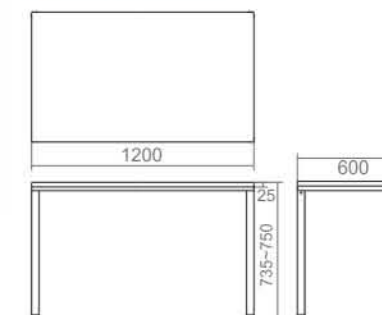

Product Dimension