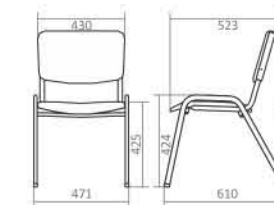

Product Dimension