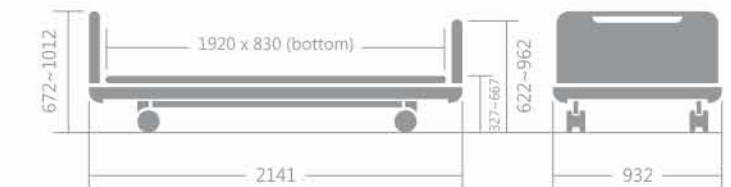

Product Dimension