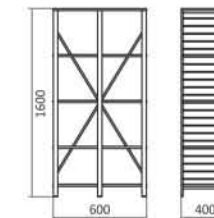

Product Dimension

Maple Rack M