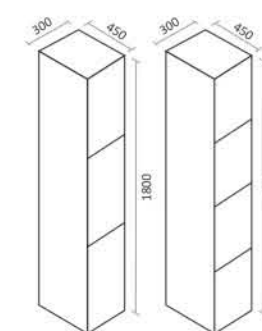

Product Dimension

Inexto Locker 3D

Inexto Locker 4D

Table (TKM) & Wagon (WKM)

Product Specification

Dimension (WxD) mm	400 x 600 x 610
Contain per Carton	Steel with powder coating
Top board	ABS plastik
Body frame	Steel plate
Colour	Light grey