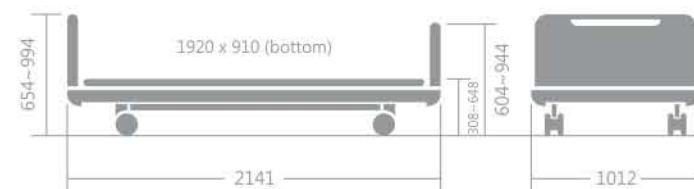

Product Dimension