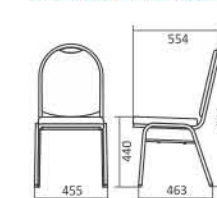

Flora-H
12

Flora SAN
12

Ribbon P/Z
13

Jiro

Product Specification

	Jiro O	Jiro S
Dimension W x D x H (mm)	455 x 554 x 890	455 x 554 x 890
Seat Height (mm)	440	460
Weight per Piece (kg)	6.8	6.5
Contain per Carton	4	4
Upholstery Material	Fabric	Fabric
Upholstery Colours	Blue, Red, Green, Black	Blue, Red, Green, Black
Frame Finishing	Powder Coating	Powder Coating
Frame Colours	Silver, Gold, Cream	Gold

Product Dimension

Colour Options

Jiro

Taro O

Taro S

Taro

Product Specification

	Taro O	Taro S
Dimension W x D x H (mm)	455 x 554 x 890	455 x 563 x 890
Seat Height (mm)	440	460
Weight per Piece (kg)	6.5	6.5
Contain per Carton	4	4
Upholstery Material	Fabric	Fabric
Upholstery Colours	Blue, Red, Green, Black	Blue, Red, Green, Black
Frame Finishing	Powder Coating	Powder Coating
Frame Colours	Silver, Gold, Cream	Gold

Product Dimension

Colour Options

Hanako

Product Specification

Dimension W x D x H (mm)
 Seat Height (mm)
 Weight per Piece (kg)
 Contain per Carton
 Upholstery Material
 Upholstery Colours
 Frame Finishing
 Frame Colours

Product Dimension

Colour Options

Caesar

Product Specification

Dimension W x D x H (mm) 410 x 505 x 872
 Seat Height (mm) 476
 Weight per Piece (kg) 5.3
 Contain per Carton 4
 Upholstery Materials Fabric & PVC
 Upholstery Colours Red, Brown, Cream
 Blue, Grey, Green, Black
 Frame Finishing Chrome Plating,
 Powder Coating
 Frame Colours Black, Brown, Silver, Cream