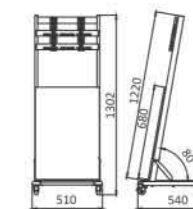

Product Dimension