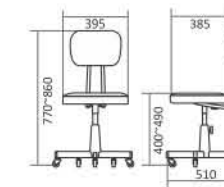

Product Dimension