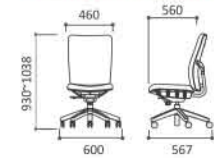

Product Dimension

Colour Options

Legno-201

Product Specification

Dimension W x D x H (mm) 595 x 600 x 840~930
 Seat Height (mm) 410~510
 Weight per Piece (kg) 14
 Contain per Carton 1
 Upholstery Material Fabric
 Upholstery Colours Blue, Grey, Red
 Green, Black
 Frame Colour Grey

Product Dimension

Colour Options

EPO-530

Product Specification

Dimension W x D x H (mm) 460 x 560 x 930~1038
 Seat height (mm) 427~535
 Contain per carton 1
 Upholstery material Fabric
 Upholstery colour blue, grey, maroon, green, black
 Frame finishing Al Anodizing + plastic shibo
 Frame colour aluminium black

Product Dimension

EPO-530

EPO-330

EPO-330

Product Specification

Dimension W x D x H (mm) 580 x 540 x 816
 Seat Height (mm) 410~510
 Weight per Piece (kg) 14.5
 Contain per Carton 1
 Upholstery Material Fabric
 Upholstery Colours Blue, Grey, Maroon Green, Black
 Frame Finishing Al Anodizing + Plastic Shibo
 Frame Colour Aluminium Black