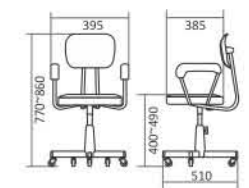

Product Dimension