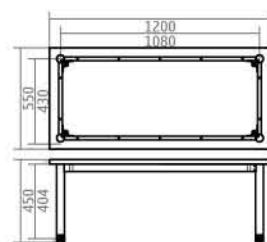

Product Dimension

Coffee Table T-60

Coffee Table R-75

Coffee Table R-75 & T-60

Table Specification

Dimension W x D x H (mm)	750 x 750 x 700 (Round) 600 x 600 x 700 (Square)
Contain per Carton	1
Table Top Material	Particle Board Covered With PVC
Frame Finishing	Powder Coating Chrome Plating
Frame Colour	Grey, Chrome

Product Dimension

Coffee Table T-60 NE

Product Specification

Dimension W x D x H (mm)	600 x 600 x 700
Contain per carton	1
Table top material	particle board solid laminated with HPL (top) laminated with PVC (bottom)
Table top colour	white
Frame finishing	zinc chrome plating
Frame colour	chrome

Product Dimension

Product Specification

Table

Dimension W x D x H (mm)	1200 x 550 x 450
Contain per Carton	1
Table Top Material	Particle Board Covered With PVC
Table Top Colour	Maple
Frame Finishing	Powder Coating
Frame Colour	Yellow, Light Blue, Cream

Product Dimension

Stackable (max 3 levels)

TKG-02

TKG-02

Product Specification

Table

Dimension W x D x H (mm)	1284 x 600 x 520
Table top material	particle board + MDF
Table top colour	maple
Frame finishing	powder coating
Frame colour	silver