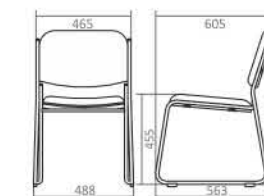

Product Dimension