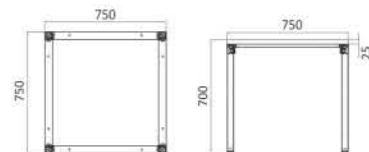

Product Dimension