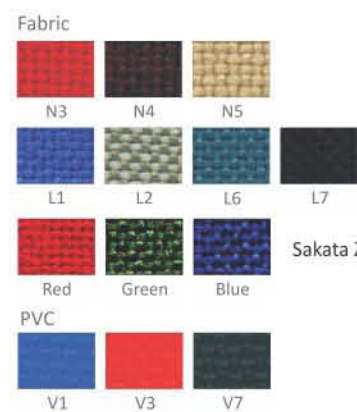

Product Dimension

Colour Options