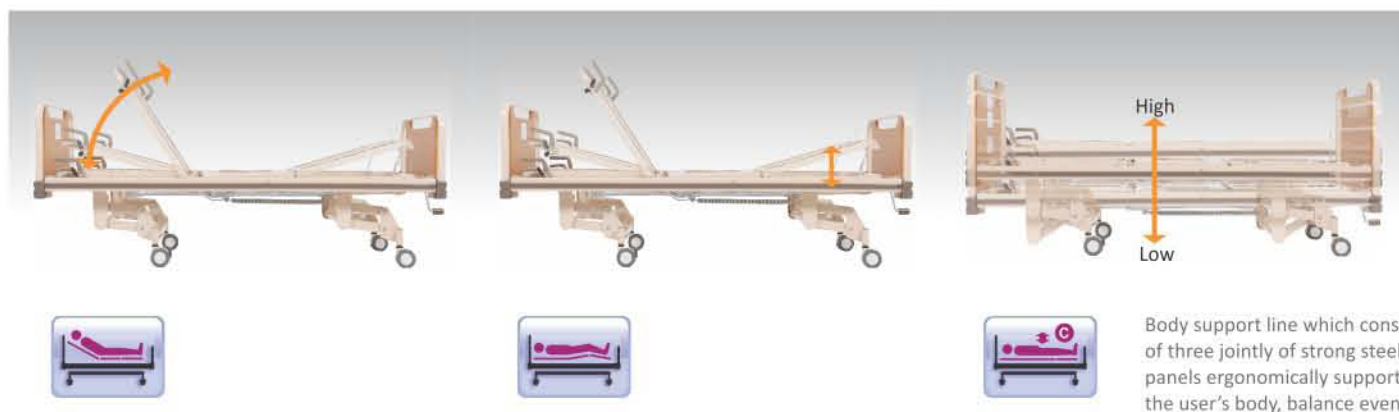

Operation System