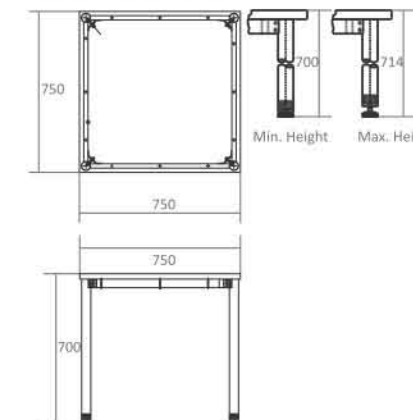

Colour Option

Product Dimension

new product

FTC - 6012 NE

Table Specification

Dimension W x D x H (mm) 1200 x 600 x 700
 Contain per Carton 1
 Table Top Material particle board solid laminated with HPL (top), laminated with PVC (bottom)
 Table Top Colour white
 Frame Finishing powder coating
 Frame Colour grey (texture)

Product Dimension

Colour Option

T-7575

Product Specification

Dimension W x D x H (mm) 750 x 750 x 700
 Contain per Carton 1
 Table Top Material Particle Board covered with PVC
 Table Top Colours Maple, Grey
 Frame Finishing Powder Coating
 Frame Colour Beige, Grey

Product Dimension

Colour Option

Hobby Table T-1010

Hobby Table T-1010

Table Specification

Dimension W x D x H (mm)	1000 x 1000 X 750
Weight (kg)	18
Contain per Carton	1
Table Top Material	Plate
Table Top Colour	Cream Munsel (hammertone)
Frame Finishing	Powder Coating
Frame Colour	Cream Munsel

Product Dimension

Coffee Table T-60 PL

Coffee Table T-60 PL

Product Specification

Dimension W x D x H (mm)	600 x 600 x 700
Contain per carton	1
Table top material	plate
Table top finishing	powder coating (cream hammertone)
Frame finishing	chrome plating