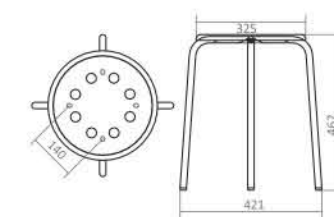

Product Dimension