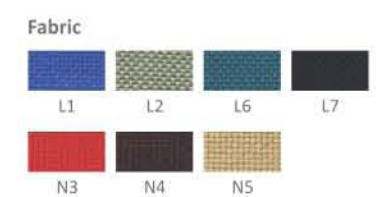

Product Dimension

Colour Options

Stackable

Leon

Leon

Product specification
 Dimension W x D x H (mm) 471 x 610 x 772
 Seat Height (mm) 424
 Weight per Piece (kg) 5.0
 Contain per Carton 4
 Upholstery Materials Oscar & Fabric
 Upholstery Colours Blue, Grey, Green, Black
 Red, Brown, Cream
 Powder Coating
 Chrome Plating
Frame Finishing Chrome Plating
Frame Colours Silver (Powder Coating)