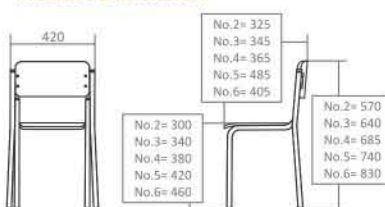

Product Dimension

Echool Plus

Table Specification

Dimension W x D x H (mm)	650 x 450 x 535 (No.2) 650 x 450 x 595 (No.3) 650 x 450 x 655 (No.4) 650 x 450 x 715 (No.5) 650 x 450 x 775 (No.6)
Weight per Piece (kg)	3.8 / 3.9 / 4.0 / 4.2 / 4.3
Contain per Carton	4
Table Top Material	Plastic
Drawer Material	Plastic
Front Board Material	Plastic
Frame Finishing	Powder Coating
Frame Colour	Cream

Product Dimension

Size

TABLE HEIGHT	PERSON HEIGHT	RANGE HEIGHT	LABEL
535 mm	120 cm	113-126 cm	2 113-126 cm
595 mm	135 cm	127-141 cm	3 127-141 cm
655 mm	150 cm	142-156 cm	4 142-156 cm
715 mm	165 cm	157-172 cm	5 157-172 cm
775 mm	180 cm	173-180 cm	6 173-180 cm

Chair Specification

Dimension W x D x H (mm)	420 x 325 x 570 (No.2) 420 x 345 x 640 (No.3) 420 x 365 x 685 (No.4) 420 x 385 x 740 (No.5) 420 x 405 x 830 (No.6)
Seat Height	300, 340, 380, 420, 460
Weight per Piece (kg)	2.6 / 2.6 / 2.9 / 3.2 / 3.3
Contain per Carton	4
Seat & Back Material	Plastic
Frame Finishing	Powder Coating
Frame Colour	Cream

Product Dimension

* Seat, Back, table top and front Board made of high quality plastic

Manabu

Table Specification

Dimension W x D x H (mm)	650 x 450 x 640 (No.4) 650 x 450 x 700 (No.5) 650 x 450 x 760 (No.6)
Weight per Piece (kg)	8.49 / 8.53 / 8.57
Contain per Carton	4
Table Top Material	Particle Board
Frame Finishing	Powder Coating
Frame Colour	Grey(2)