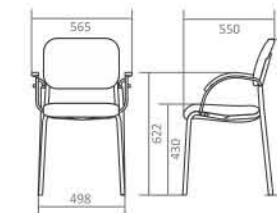

Product Dimension