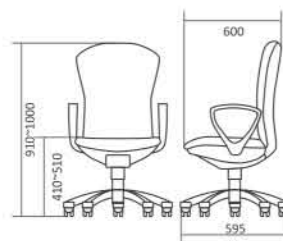

NC
87

Sankei C-350 C
88

Sankei C-350
89

Legno-203

Legno-201

Legno-203

Product Specification

Dimension W x D x H (mm) 595 x 600 x 910~1000
 Seat Height (mm) 410~510
 Weight per Piece (kg) 15
 Contain per Carton 1
 Upholstery Materials Fabric
 Upholstery Colours Blue, Grey, Red
 Green, Black
 Frame Colours Grey

Product Dimension

Colour Options

Legno-201

Product Specification

Dimension W x D x H (mm) 595 x 600 x 840~930
 Seat Height (mm) 410~510
 Weight per Piece (kg) 14
 Contain per Carton 1
 Upholstery Material Fabric
 Upholstery Colours Blue, Grey, Red
 Green, Black
 Frame Colour Grey

Product Dimension

Colour Options

EPO-530

Product Specification

Dimension W x D x H (mm) 460 x 560 x 930~1038
 Seat height (mm) 427~535
 Contain per carton 1
 Upholstery material Fabric
 Upholstery colour blue, grey, maroon, green, black
 Frame finishing Al Anodizing + plastic shibo
 Frame colour aluminium black