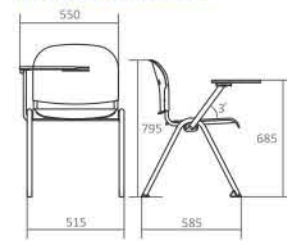

Product Dimension

Size

TABLE HEIGHT	PERSON HEIGHT	RANGE HEIGHT	LABEL
640 mm	150 cm	142-156 cm	4 142-156 cm
700 mm	165 cm	157-172 cm	5 157-172 cm
760 mm	180 cm	173-180 cm	6 173-180 cm

Chair Specification

Dimension W x D x H (mm)	462 x 434 x 750 (No.4) 462 x 438 x 790 (No.5) 462 x 441 x 830 (No.6)
Seat Height (mm)	383, 423, 463
Weight per Piece (kg)	3.0 / 3.6 / 4.2
Contain per Carton	4
Seat & Back Material	Plastic
Seat & Back Colours	Grey, Brown
Frame Finishing	Powder Coating
Frame Colour	Grey(2)

Dimension W x D x H (mm)	471 x 714 x 771
Seat Height (mm)	446
Weight per Piece (kg)	6.0
Contain per Carton	2
Seat & Back Material	PVC
Seat & Back Colours	Red, Black, Dark Grey, Brown
memo table Material	Plastic
Frame Finishing	Chrome Plating (MNR Plus) Powder Coating (MPR Plus)
Frame Colour	Chrome, Silver

Product Dimension

Colour Option

* Memo table made of high quality plastic.

Olive-AM

Product Specification

Dimension W x D x H (mm)	550 x 585 x 795
Seat Height (mm)	462
Weight per Piece (kg)	6.10
Contain per Carton	4
Seat & Back Material	Plastic
Seat & Back Colours	Light Grey, Beige, White
Frame Finishing	Powder Coating
Frame Colour	Silver, Cream

Product Dimension

Colour Option

Olive-UM

Product Specification

Dimension W x D x H (mm)	480 x 555 x 806
Seat Height (mm)	450
Weight per Piece (kg)	5.40
Contain per Carton	4
Seat & Back Material	Plastic
Seat & Back Colours	Light Grey, Beige, White
Frame Finishing	Chrome Plating
Frame Colour	Chrome