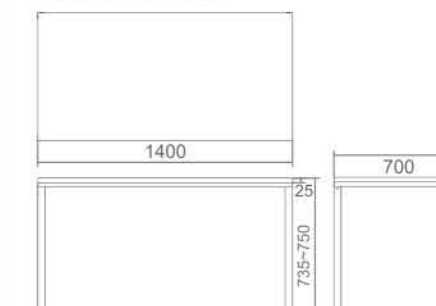

Product Dimension

TKM-7012 W