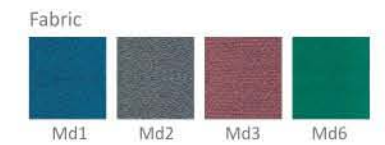

Colour Options