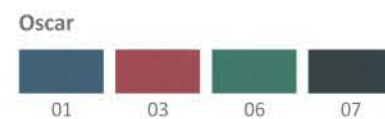

Colour Options

Sankei C-350