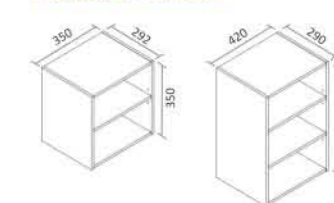

Product Dimension

colour box 89