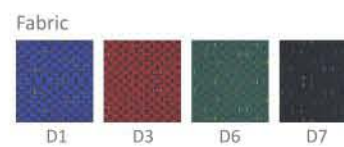

Colour Options

Caesar

Product Specification

Dimension W x D x H (mm) 410 x 505 x 872
Seat Height (mm) 476
Weight per Piece (kg) 5.3
Contain per Carton 4
Upholstery Materials Fabric & PVC
Upholstery Colours Red, Brown, Cream
Blue, Grey, Green, Black
Frame Finishing Chrome Plating,
Powder Coating
Frame Colours Black, Brown, Silver, Cream