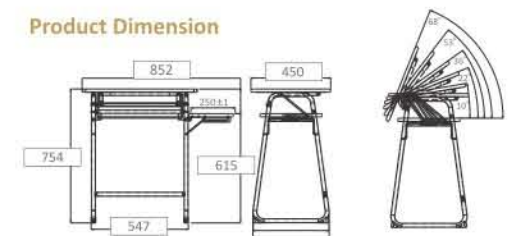

Chair (Echool Plus 2)

Dimension W x D x H (mm)	420 x 325 x 570
Seat height (mm)	300
Weight per piece (kg)	2.6
Contain per carton	4
Seat & Back material	plastic
Frame finishing	powder coating
Frame colour	silver

Product Dimension

new product

Echool Art

Table Specification

Dimension	852 x 450 x 754
Weight	10
Contain per Carton	1
Table top material	plywood
Side table material	plywood
Frame finishing	powder coating
Frame colour	silver

Chair Specification

Dimension W x D x H (mm)	420 x 405 x 830 (No.6)
Seat Height	460
Weight per Piece (kg)	3.3
Contain per Carton	1
Seat & Back Material	Plastic
Frame Finishing	Powder Coating
Frame Colour	Silver

Product Dimension

Product Dimension

new product

Echool JP

Table Specification

Dimension W x D x H (mm)	650 x 450 x 520 (No.2) 650 x 450 x 580 (No.3) 650 x 450 x 640 (No.4) 650 x 450 x 700 (No.5) 650 x 450 x 760 (No.6)
Weight per Piece (kg)	6.4/ 6.6 / 6.8 / 7.0 / 7.15
Contain per Carton	4
Table Top Material	Plywood
Drawer Material	Plastic
Frame Finishing	Powder Coating
Frame Colour	Cream