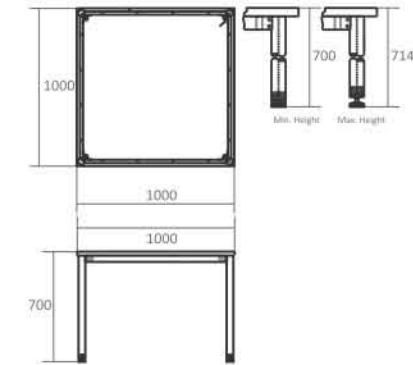

Colour Option

Product Dimension

new product

FTC - 6012 NE

Table Specification

Dimension W x D x H (mm) 1200 x 600 x 700
 Contain per Carton 1
 Table Top Material particle board solid laminated with HPL (top), laminated with PVC (bottom)
 Table Top Colour white
 Frame Finishing powder coating
 Frame Colour grey (texture)

Colour Option

Product Dimension

T-1010

Table Specification

Dimension W x D x H (mm) 1000 x 1000 x 700
 Contain per Carton 1
 Table Top Material Particle Board covered with PVC
 Table Top Colours Maple, Grey
 Frame Finishing Powder Coating
 Frame Colour Beige, Grey

Product Dimension

Colour Option

T-7575

Product Specification

Dimension W x D x H (mm) 750 x 750 x 700
 Contain per Carton 1
 Table Top Material Particle Board covered with PVC
 Table Top Colours Maple, Grey
 Frame Finishing Powder Coating
 Frame Colour Beige, Grey

Product Dimension

Coffee Table T-60 PL

Coffee Table T-60 PL

Product Specification

Dimension W x D x H (mm)	600 x 600 x 700
Contain per carton	1
Table top material	plate
Table top finishing	powder coating (cream hammertone)
Frame finishing	chrome plating