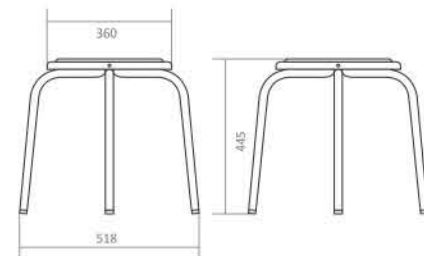

Product Dimension

Colour Options

Olive-A

Glory

Product Specification

Dimension W x D x H (mm)	430 X 430 X 807
Seat Height (mm)	440
Weight per Piece (kg)	2.1
Contain per Carton	4
Seat & Back material	Plastic Polypropilene
Seat & Back colour	Dark Grey, Blue, White, Orange
Frame Finishing	Zinc Chrome Plating & Powder Coating
Frame Colours	Chrome, White

Product Dimension

Colour Options

New Colour

Flora-H

Product specification

Dimension W x D x H (mm)	495 x 415 x 675
Seat Height (mm)	445
Weight per Piece (kg)	3.8
Contain per Carton	4
Upholstery Materials	PVC
Upholstery Colours	Blue, Red, Green, Yellow, Cream
Frame Finishing	Powder Coating
Frame Colours	Blue, Red, Green, Yellow, White, Beige

Product Dimension

Colour Options

Flora SAN

Product specification

Dimension W x D x H (mm)	518 x 518 x 445
Weight per piece (kg)	2.50
Contain per Carton	6
Upholstery Material	PVC Vinyl
Upholstery Colour	Yellow, Red, Green, Blue, Beige
Frame Finishing	Powder Coating, Chrome Plating
Frame Colour	Yellow, Red, Green, Chrome, Blue, Beige

Product Dimension

Colour Options

Ribbon Z

Ribbon P

Ribbon P/Z

Product specification

Dimension W x D x H (mm)	421 x 421 x 462
Weight per piece (kg)	1.6
Contain per Carton	6
Seat Material	Plastic
Seat Colour	Yellow, Grey, Black
Frame Finishing	Powder Coating (Ribbon P), Zinc Chrome Plating (Ribbon Z)
Frame Colour	Yellow, Chrome