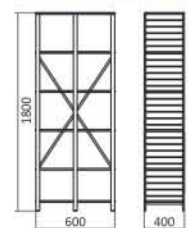

Product Dimension

Maple Rack L