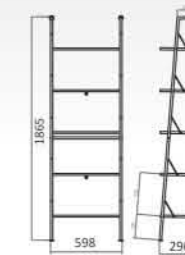

Product Dimension

suitable for LCD TV 26" and 32"