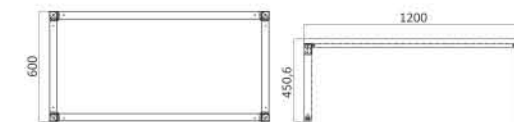

Product Dimension