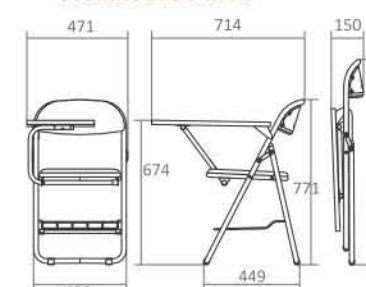

Product Dimension

Colour Option

Cosmo MNR

Cosmo MPR

Cosmo MPR

Cosmo MNR/MPR

Product Specification

Dimension W x D x H (mm)	471 x 714 x 771
Seat Height (mm)	446
Weight per Piece (kg)	6.0
Contain per Carton	2
Upholstery Material	PVC
Upholstery Colours	Red, Black Dark Grey, Brown
Frame Finishing	Chrome Plating (MNR) Powder Coating (MPR)
Frame Colour	Chrome, Silver

Product Dimension

Colour Option

Yamato MND Plus

Yamato MBD Plus

Yamato MND/MBD Plus

Product Specification

Dimension W x D x H (mm)	474 x 732 x 771
Seat Height (mm)	460
Weight per Piece (kg)	6.0
Contain per Carton	2
Upholstery Material	PVC
Upholstery Colours	Blue, Red, Green, Black
Memo Table Material	Plastic
Frame Finishing	Chrome Plating (MND Plus), Powder Coating (MBD Plus)
Frame Colour	Chrome, Black

Dimension W x D x H (mm)	471 x 714 x 771
Seat Height (mm)	446
Weight per Piece (kg)	6.0
Contain per Carton	2
Seat & Back Material	PVC
Seat & Back Colours	Red, Black, Dark Grey, Brown
memo table Material	Plastic
Frame Finishing	Chrome Plating (MNR Plus) Powder Coating (MPR Plus)
Frame Colour	Chrome, Silver

Product Dimension

Colour Option

* Memo table made of high quality plastic.

Olive-AM

Product Specification

Dimension W x D x H (mm)	550 x 585 x 795
Seat Height (mm)	462
Weight per Piece (kg)	6.10
Contain per Carton	4
Seat & Back Material	Plastic
Seat & Back Colours	Light Grey, Beige, White
Frame Finishing	Powder Coating
Frame Colour	Silver, Cream