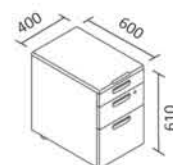

Product Dimension