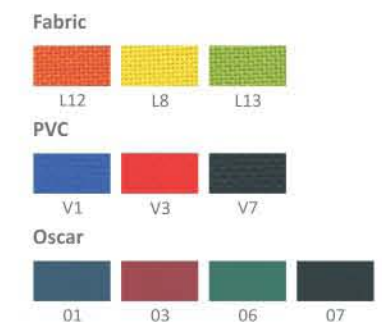

Lotus

Colour Options