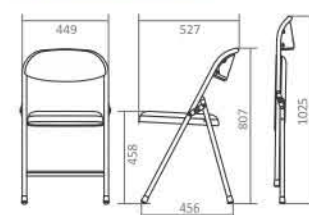

Yamato NN

Yamato AA/NN

Product specification

Dimension W x D x H (mm)	449 x 521 x 818
Seat Height (mm)	458
Weight per Piece (kg)	4.6 (AA), 4.8 (NN)
Contain per Carton	5
Upholstery Material	PVC Vinyl
Upholstery Colours	Blue, Red, Green, Black
Frame Finishing	Chrome Plating, Powder Coating (NN seat frame)
Frame Colour	Chrome

Dimension W x D x H (mm)	449 x 527 x 807
Seat Height (mm)	458
Weight per Piece (kg)	4.6
Contain per Carton	5
Upholstery Material	PVC Vinyl
Upholstery Colours	Blue, Red, Green, Black
Frame Finishing	Chrome Plating, Powder Coating (HNN Seat Frame)
Frame Colour	Chrome

Product Dimension

Colour Options

PVC Vinyl

Yamato AA

folding chair

Yamato NP

Product specification

Dimension W x D x H (mm)	430x 521 x 818
Seat Height (mm)	458
Weight per Piece (kg)	4.8
Contain per Carton	5
Seat & back Material	Plastic
Seat & back Colours	Red, Black
Frame Finishing	Chrome Plating
Frame Colour	Chrome