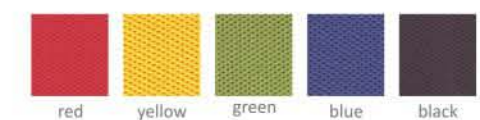

Colour Options