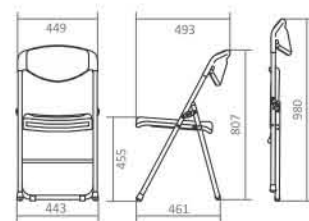

Product Dimension

Colour Options

PVC Vinyl

Yamato AA

folding chair

Yamato NP

Product specification

Dimension W x D x H (mm)	430x 521 x 818
Seat Height (mm)	458
Weight per Piece (kg)	4.8
Contain per Carton	5
Seat & back Material	Plastic
Seat & back Colours	Red, Black
Frame Finishing	Chrome Plating
Frame Colour	Chrome

Product Dimension

Colour Options

Daishogun Plus

Daishogun Plus

Product specification

Dimension W x D x H (mm)	465 x 466 x 813
Seat Height (mm)	456
Weight per Piece (kg)	4.4
Contain per Carton	4
Upholstery Material	Oscar
Upholstery Colours	Blue, Red, Green, Black
Frame Finishing	Powder Coating
Frame Colour	Grey (1)

Product Dimension

Colour Options

Daishogun

Daishogun

Product specification

Dimension W x D x H (mm)	449 x 493 x 807
Seat Height (mm)	455
Weight per Piece (kg)	4.4
Contain per Carton	4
Upholstery Material	Oscar
Upholstery Colours	Blue, Red, Green, Black
Frame Finishing	Powder Coating
Frame Colour	Silver

Product Dimension

Colour Options

Yasuka Sliding

Product specification

Dimension W x D x H (mm)	417 x 434 x 744
Seat Height (mm)	429
Weight per Piece (kg)	3.5
Contain per Carton	4
Upholstery Material	PVC Vinyl
Upholstery Colours	Blue, Red, Green, Black, Dark Grey, Brown, Yellow, Pink
Frame Finishing	Chrome Plating, Powder Coating
Frame Colour	Chrome, Yellow, Blue, Pink