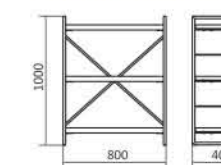

Product Dimension

Maple Rack

Maple Rack M

Product Specification

Dimension W x D x H (mm)	600 x 400 x 1600
Weight (kg)	26.75
Contain per Carton	1
Panel Material	Particle Board Covered With PVC
Panel Colour	Maple
Frame Material	Steel Pipe
Frame Finishing	Powder Coating
Frame Colour	Silver