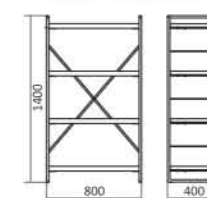

Product Dimension

Grey Rack M