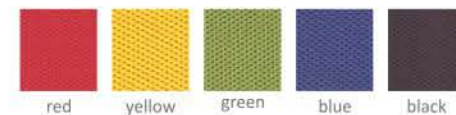

Colour Options