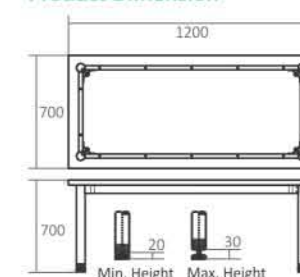

Product Dimension

Colour Option