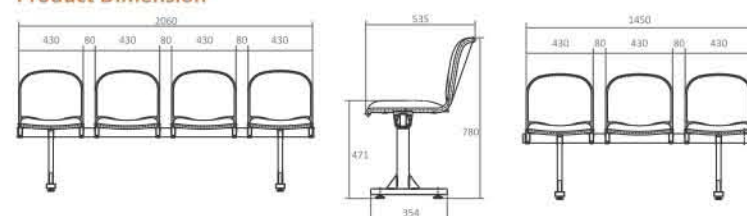

Product Dimension