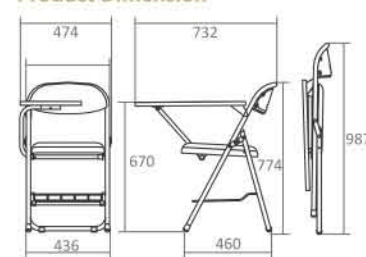

Yamato MND

Yamato MBD

Yamato MND

Yamato MND/MBD

Product Specification

Dimension W x D x H (mm)	474 x 732 x 774
Seat Height (mm)	460
Weight per Piece (kg)	6.7
Contain per Carton	2
Upholstery Material	PVC
Upholstery Colours	Blue, Red, Green, Black
Frame Finishing	Chrome Plating (MND) Powder Coating (MBD)
Frame Colour	Chrome, Black

Product Dimension

Colour Option

Cosmo MNR

Cosmo MPR

Cosmo MPR

Cosmo MNR/MPR

Product Specification

Dimension W x D x H (mm)	471 x 714 x 771
Seat Height (mm)	446
Weight per Piece (kg)	6.0
Contain per Carton	2
Upholstery Material	PVC
Upholstery Colours	Red, Black Dark Grey, Brown
Frame Finishing	Chrome Plating (MNR) Powder Coating (MPR)
Frame Colour	Chrome, Silver

Product Dimension

Colour Option

Yamato MND Plus

Yamato MBD Plus

Yamato MND/MBD Plus

Product Specification

Dimension W x D x H (mm)	474 x 732 x 771
Seat Height (mm)	460
Weight per Piece (kg)	6.0
Contain per Carton	2
Upholstery Material	PVC
Upholstery Colours	Blue, Red, Green, Black
Memo Table Material	Plastic
Frame Finishing	Chrome Plating (MND Plus), Powder Coating (MBD Plus)
Frame Colour	Chrome, Black