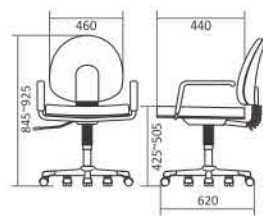

Product Dimension