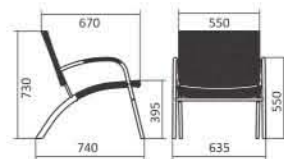

Product Dimension