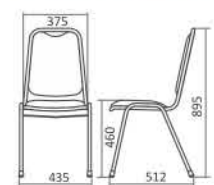

Product Dimension

Colour Options

Hanako | Special Project

Sakata N / Sakata NS

Sakata ZS

Sakata

Product Specification

Dimension W x D x H (mm) 435 x 512 x 895
 Seat Height (mm) 450
 Weight per Piece (kg) 4.8
 Contain per Carton 4
 Upholstery Material Fabric & PVC
 Upholstery Colours Red, Brown, Cream
 Blue, Grey, Green, Black

Frame Finishing Chrome Plating
 Frame Colours Chrome

Sakata N

Dimension W x D x H (mm) 435 x 512 x 895
 Seat Height (mm) 450
 Weight per Piece (kg) 4.8
 Contain per Carton 4
 Upholstery Material Fabric & PVC
 Upholstery Colours Red, Brown, Cream
 Blue, Grey, Green, Black
 Frame Finishing Chrome Plating
 Frame Colours Chrome

Sakata ZS

Dimension W x D x H (mm) 435 x 512 x 895
 Seat Height (mm) 460
 Weight per Piece (kg) 4.8
 Contain per Carton 4
 Upholstery Material Fabric
 Upholstery Colours Red, Blue, Green
 Frame Finishing Zinc Chrome Plating
 Frame Colours Chrome

Product Dimension

Colour Options

Olive-A

Product specification

Dimension W x D x H (mm) 515 x 585 x 795
 Seat Height (mm) 462
 Weight per Piece (kg) 4.2
 Contain per Carton 4
 Seat & Back Material Plastic
 Seat & Back Colours White, Beige, Light Grey, Dark Grey, Red, Light Blue, Light Green
 Frame Finishing Powder Coating
 Frame Colours Silver, Cream