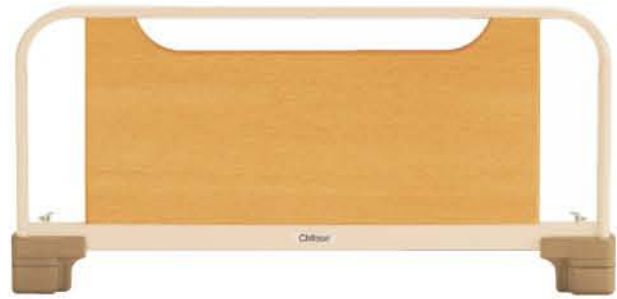

BD-001

Frame Material : Steel
Panel Material : Particle Board covered with PVC Film (Current Oak)

BD-001 P (Pink)