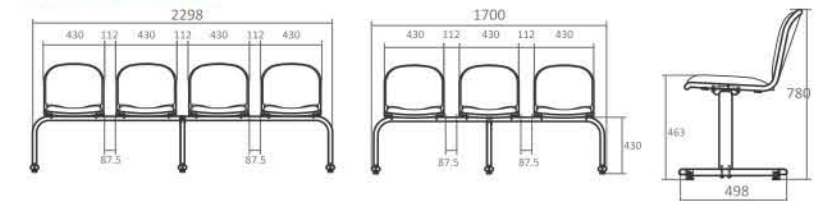

Product Dimension