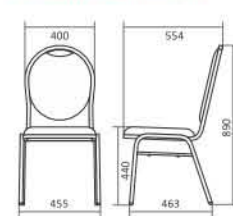

Flora-H
12

Flora SAN
12

Ribbon P/Z
13

Jiro

Product Specification

	Jiro O	Jiro S
Dimension W x D x H (mm)	455 x 554 x 890	455 x 554 x 890
Seat Height (mm)	440	460
Weight per Piece (kg)	6.8	6.5
Contain per Carton	4	4
Upholstery Material	Fabric	Fabric
Upholstery Colours	Blue, Red, Green, Black	Blue, Red, Green, Black
Frame Finishing	Powder Coating	Powder Coating
Frame Colours	Silver, Gold, Cream	Gold

Product Dimension

Colour Options

Jiro

Taro O

Taro S

Taro

Product Specification

	Taro O	Taro S
Dimension W x D x H (mm)	455 x 554 x 890	455 x 563 x 890
Seat Height (mm)	440	460
Weight per Piece (kg)	6.5	6.5
Contain per Carton	4	4
Upholstery Material	Fabric	Fabric
Upholstery Colours	Blue, Red, Green, Black	Blue, Red, Green, Black
Frame Finishing	Powder Coating	Powder Coating
Frame Colours	Silver, Gold, Cream	Gold

Product Dimension

Colour Options

Hanako

Product Specification

Dimension W x D x H (mm)
 Seat Height (mm)
 Weight per Piece (kg)
 Contain per Carton
 Upholstery Material
 Upholstery Colours
 Frame Finishing
 Frame Colours

Product Dimension

Colour Options

Caesar

Product Specification

Dimension W x D x H (mm) 410 x 505 x 872
 Seat Height (mm) 476
 Weight per Piece (kg) 5.3
 Contain per Carton 4
 Upholstery Materials Fabric & PVC
 Upholstery Colours Red, Brown, Cream
 Blue, Grey, Green, Black
 Frame Finishing Chrome Plating,
 Powder Coating
 Frame Colours Black, Brown, Silver, Cream