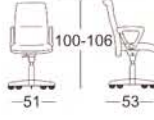

The optional headrest is height adjustable and tilting, therefore it can be adapted in an optimal way to all seating demands.

* Available in black color only

EC 10A

EC 40BA

EC 70AC

EC 100AC

EC 20

EC 50B