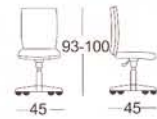

MC 1805A

The curve and the shape of the backrest is design for comfort and appealing looks.

Mobica series

Mobica series provide cushioned comfort throughout the day. Mobica series is about feeling good. Soft contours and the cushioned seat and backrest ensure lasting comfort.

Ergonomic head rest support is created with a stylish and modern design