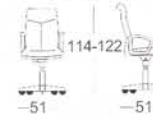

The optional headrest is height adjustable and tilting, therefore it can be adapted in an optimal way to all seating demands.

* Available in black color only

EC 10A

EC 40BA

EC 70AC

EC 100AC

EC 20

EC 50B