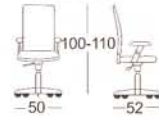

MC 1303

The unique material combined with modern accessories make Vito distinctive compared to other office chairs.

Vito series

A modern chair for a modern world. The classic yet stylish pin-stripe fabric easily blends into all kinds of interior. Vito series appearance, function and top-notch seating comfort define a new dimension in the world of office chairs.

Optional adjustable armrest for full arm support.