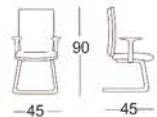

MC 1955A

The curve and the shape of the backrest is design for comfort and appealing looks.

Mobica series

Mobica series provide cushioned comfort throughout the day. Mobica series is about feeling good. Soft contours and the cushioned seat and backrest ensure lasting comfort.

Ergonomic head rest support is created with a stylish and modern design