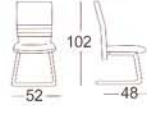

The adjustable back rest ensures full comfort and support to the back.

Versa series

Versa chair range is perfect for sophisticated office furniture requirements, a masterful marriage of creative thinking and technology resulting in ultimate sitting comfort and appealing, cultivated design.

2-ways adjustable armrest brings complete comfort. The armrest allows you to adjust both height and rotation to follow every movement to the arm.