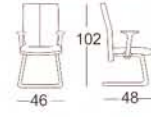

MC 1603A

MC 1603

MC 1605

MC 1655

2-ways adjustable armrest brings complete comfort. The armrest allows you to adjust both height and rotation to follow every movement to the arm.

MC 1703A

MC 1703

MC 1705