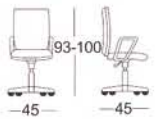

MC 1903A

The curve and the shape of the backrest is design for comfort and appealing looks.

Mobica series

Mobica series provide cushioned comfort throughout the day. Mobica series is about feeling good. Soft contours and the cushioned seat and backrest ensure lasting comfort.

Ergonomic head rest support is created with a stylish and modern design