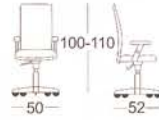

MC 1105

The unique material combined with modern accessories make Vito distinctive compared to other office chairs.

Vito series

A modern chair for a modern world. The classic yet stylish pin-stripe fabric easily blends into all kinds of interior. Vito series appearance, function and top-notch seating comfort define a new dimension in the world of office chairs.

Optional adjustable armrest for full arm support.