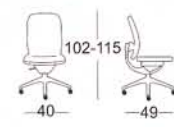

TS 0501*

TS 0401*

TS 0503*

TS 0403*

TS 0553*

TS 0453*

The built-in **Body-Balance-Tec®**, hinge in the backrest, guarantees an optimal movement freedom of your back and also trains the spinal column while seating.