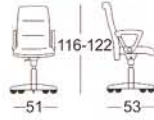

The optional headrest is height adjustable and tilting, therefore it can be adapted in an optimal way to all seating demands.

* Available in black color only

EC 10A

EC 40BA

EC 70AC

EC 100AC

EC 20

EC 50B