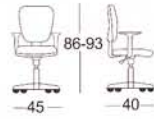

SC 1108A

The adjustable back rest ensures full comfort and support for the spine.

Vino series

Vino proves that good design and comfortable seating is the ideal requirement for working chair.

A new design of armrest made from the latest of polypropylene technology. Developed into the latest style of office chair trends.