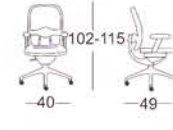

TS 0501*

TS 0401*

TS 0503*

TS 0403*

TS 0553*

TS 0453*

The built-in **Body-Balance-Tec®**, hinge in the backrest, guarantees an optimal movement freedom of your back and also trains the spinal column while seating.