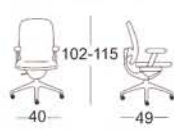

TS 0501*

TS 0401*

TS 0503*

TS 0403*

TS 0553*

TS 0453*

The built-in **Body-Balance-Tec®**, hinge in the backrest, guarantees an optimal movement freedom of your back and also trains the spinal column while seating.