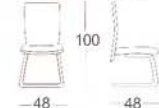

MC 2501

MC 2409

MC 2405A

MC 2505A

MC 2455A

Santori series

New series of stylish office chair. Optional cushioned chair or a sleek breathable black backrest are available. This chair series will energize the room.