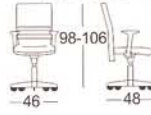

MC 1603A

MC 1603

MC 1605

MC 1655

2-ways adjustable armrest brings complete comfort. The armrest allows you to adjust both height and rotation to follow every movement to the arm.

MC 1703A

MC 1703

MC 1705