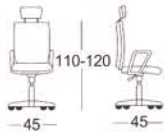

MC 1901

The curve and the shape of the backrest is design for comfort and appealing looks.

Mobica series

Mobica series provide cushioned comfort throughout the day. Mobica series is about feeling good. Soft contours and the cushioned seat and backrest ensure lasting comfort.

Ergonomic head rest support is created with a stylish and modern design