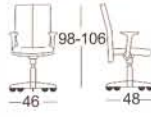

MC 1603A

MC 1603

MC 1605

MC 1655

2-ways adjustable armrest brings complete comfort. The armrest allows you to adjust both height and rotation to follow every movement to the arm.

MC 1703A

MC 1703

MC 1705