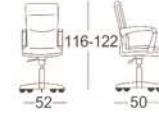

EC 1000*

* Available in black color only