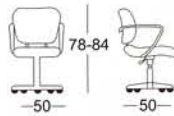

SC 2608

A different shape of armrest that brings you a new level of design.

Premio series

Once again Chairman successfully brings you another fresh new idea of office chair selection. Widen the variety of chairs to give you the freedom to satisfy your desire.

Comfort armrest with an ergonomic flowing design connecting each side of the chair.