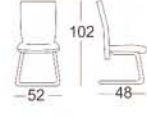

MC 1555

The adjustable back rest ensures full comfort and support to the back.

Versa series

Versa chair range is perfect for sophisticated office furniture requirements, a masterful marriage of creative thinking and technology resulting in ultimate sitting comfort and appealing, cultivated design.

2-ways adjustable armrest brings complete comfort. The armrest allows you to adjust both height and rotation to follow every movement to the arm.