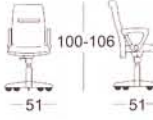

The optional headrest is height adjustable and tilting, therefore it can be adapted in an optimal way to all seating demands.

* Available in black color only

EC 10A

EC 40BA

EC 70AC

EC 100AC

EC 20

EC 50B