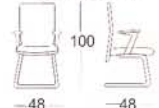

MC 2501

MC 2409

MC 2405A

MC 2505A

MC 2455A

Santori series

New series of stylish office chair. Optional cushioned chair or a sleek breathable black backrest are available. This chair series will energize the room.