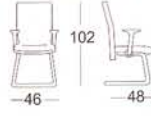

MC 1505

The adjustable back rest ensures full comfort and support to the back.

Versa series

Versa chair range is perfect for sophisticated office furniture requirements, a masterful marriage of creative thinking and technology resulting in ultimate sitting comfort and appealing, cultivated design.

2-ways adjustable armrest brings complete comfort. The armrest allows you to adjust both height and rotation to follow every movement to the arm.