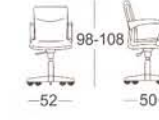

EC 650

* Available in black color only