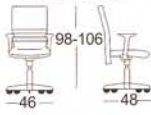

MC 1603A

MC 1603

MC 1605

MC 1655

2-ways adjustable armrest brings complete comfort. The armrest allows you to adjust both height and rotation to follow every movement to the arm.

MC 1703A

MC 1703

MC 1705