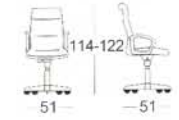

The optional headrest is height adjustable and tilting, therefore it can be adapted in an optimal way to all seating demands.

* Available in black color only

EC 10A

EC 40BA

EC 70AC

EC 100AC

EC 20

EC 50B