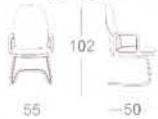

EC 800

* Available in black color only