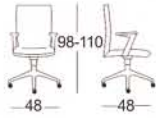

MC 2101A

Absolute series

The Absolute series has a crisp, clean, streamlined look that works well in any office interior. With lots of color choices.