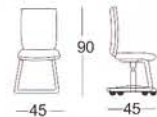

The curve and the shape of the backrest is design for comfort and appealing looks.

Mobica series

Mobica series provide cushioned comfort throughout the day. Mobica series is about feeling good. Soft contours and the cushioned seat and backrest ensure lasting comfort.

Ergonomic head rest support is created with a stylish and modern design