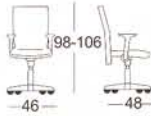

MC 1503

The adjustable back rest ensures full comfort and support to the back.

Versa series

Versa chair range is perfect for sophisticated office furniture requirements, a masterful marriage of creative thinking and technology resulting in ultimate sitting comfort and appealing, cultivated design.

2-ways adjustable armrest brings complete comfort. The armrest allows you to adjust both height and rotation to follow every movement to the arm.