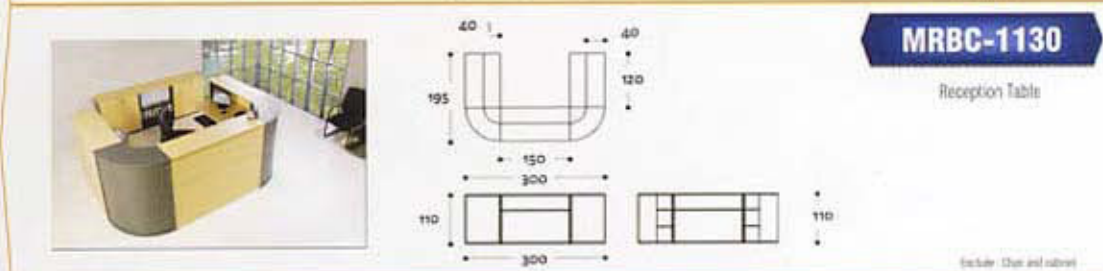

Pedestal for Workstation

FIGURE	DESCRIPTION	DIMENTION (CM)			COLOR			
		W	D	H	BEECH	MAPLE	CHERRY	GREY
	Extension Pedestal For 50 Width table with Two filling Drawers	50	50	75	MWFC 2402-5B	MWBFC 282-5M	MWCFC 282-5C	MWFC 682-5G
	Extension Pedestal For 70 Width table with Two filling Drawers	50	70	75	MWFC 2402-7B	MWBFC 282-7M	MWCFC 282-7C	MWFC 682-7G
	Extension Pedestal For 50 Width table with Two Drawers and one filling drawer	50	50	75	-	MWBXT 5501-M	-	-
	Extension Pedestal For 70 Width table with Two Drawers and one filling drawer	50	70	75	-	MWBFC 7401-M	-	-
	Extension Pedestal For 50 Width table with four Drawers	50	50	75	MWFC 2404-5B	MWBFC 2404-5M	MWCFC 2404-5C	MWFC 2404-5G
	Extension Pedestal For 70 Width table with four Drawers	50	70	75	MWFC 2404-7B	MWBFC 2404-7M	MWCFC 2404-7C	MWFC 2404-7G
	Extension Pedestal for 50 width table for CPU and CD with one drawer	50	50	75	-	MWBXT 5502-5M	-	-
	Extension Pedestal for 70 width table for CPU and CD with one drawer	50	70	75	-	MWBXT 5502-7M	-	-
	Mobile drawer with three Drawers	40	47	59	MWEMD 3331-B	-	-	-
		41	52	56	-	MWBMD 7331-M	-	-
		40	48	58	-	-	MWCMD 338-C	-
	Mobile drawer with one Drawer and one filling drawer	40	48	59	-	-	-	MWMD 331-G
		48	52	56	-	MWBMD 7332-M	-	-
		48	48	58	-	-	MWCMD 328-C	-
	Mobile drawer with two Drawers and one filling drawer	46	48	59	-	-	-	MWMD 332-G
		48	48	62	MWEMD 2133-B	-	-	-
	Mobile drawer with two Drawers and one filling drawer	48	52	65	-	MWBMD 7133-M	-	-
		48	52	65	-	-	-	-
	CPU rack With roller	25	50	15	MWCR 5025-B	MWCR 5025-M	MWCR 5025-C	MWCR 5025-G
	Extension Cabinet	50	-	75	MWEC 5075-B	MWEC 5075-M	MWEC 5075-C	MWEC 5075-G
		70	40	75	MWEC 7075-B	MWEC 7075-M	MWEC 7075-C	MWEC 7075-G