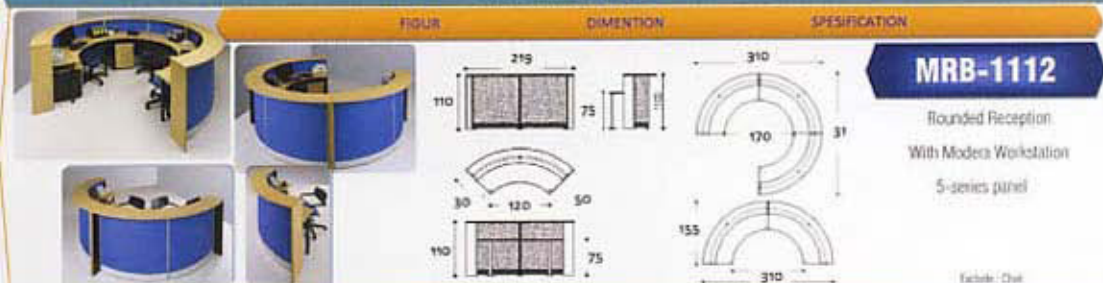

Reception Desk Specification

RECEPTION FURNITURE