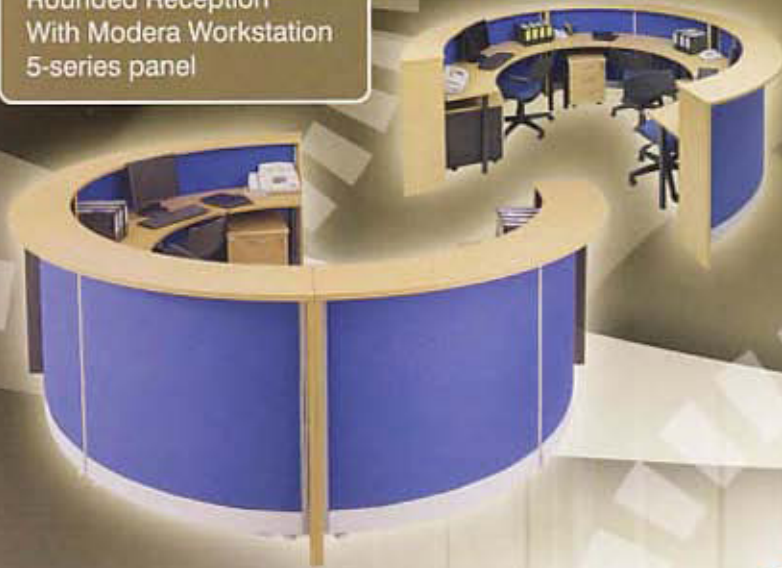

MRB-1112
Rounded Reception
With Modera Workstation
5-series panel