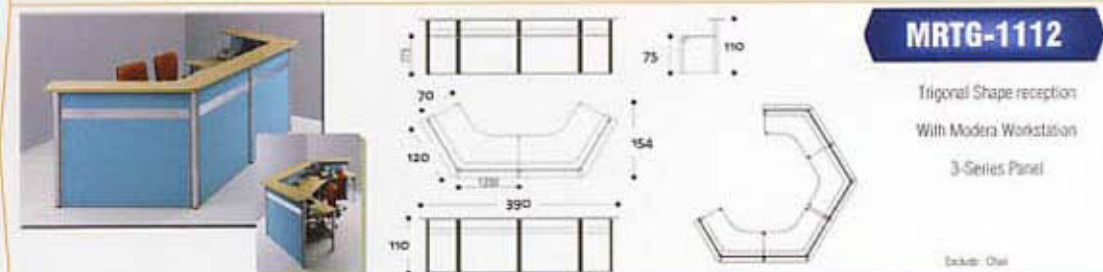

Pedestal for Workstation

FIGURE	DESCRIPTION	DIMENTION (CM)			COLOR			
		W	D	H	BEECH	MAPLE	CHERRY	GREY
	Extension Pedestal For 50 Width table with Two filling Drawers	50	50	75	MWFC 2402-5B	MWBFC 282-5M	MWCFC 282-5C	MWFC 682-5G
	Extension Pedestal For 70 Width table with Two filling Drawers	50	70	75	MWFC 2402-7B	MWBFC 282-7M	MWCFC 282-7C	MWFC 682-7G
	Extension Pedestal For 50 Width table with Two Drawers and one filling drawer	50	50	75	-	MWBXT 5501-M	-	-
	Extension Pedestal For 70 Width table with Two Drawers and one filling drawer	50	70	75	-	MWBFC 7401-M	-	-
	Extension Pedestal For 50 Width table with four Drawers	50	50	75	MWFC 2404-5B	MWBFC 2404-5M	MWCFC 2404-5C	MWFC 2404-5G
	Extension Pedestal For 70 Width table with four Drawers	50	70	75	MWFC 2404-7B	MWBFC 2404-7M	MWCFC 2404-7C	MWFC 2404-7G
	Extension Pedestal for 50 width table for CPU and CD with one drawer	50	50	75	-	MWBXT 5502-5M	-	-
	Extension Pedestal for 70 width table for CPU and CD with one drawer	50	70	75	-	MWBXT 5502-7M	-	-
	Mobile drawer with three Drawers	40	47	59	MWEMD 3331-B	-	-	-
		41	52	56	-	MWBMD 7331-M	-	-
		40	48	58	-	-	MWCMD 338-C	-
	Mobile drawer with one Drawer and one filling drawer	40	48	59	-	-	-	MWMD 331-G
		48	52	56	-	MWBMD 7332-M	-	-
		48	48	58	-	-	MWCMD 328-C	-
	Mobile drawer with two Drawers and one filling drawer	46	48	59	-	-	-	MWMD 332-G
		48	48	62	MWEMD 2133-B	-	-	-
	Mobile drawer with two Drawers and one filling drawer	48	52	65	-	MWBMD 7133-M	-	-
		48	52	65	-	-	-	-
	CPU rack With roller	25	50	15	MWCR 5025-B	MWCR 5025-M	MWCR 5025-C	MWCR 5025-G
	Extension Cabinet	50	-	75	MWEC 5075-B	MWEC 5075-M	MWEC 5075-C	MWEC 5075-G
		70	40	75	MWEC 7075-B	MWEC 7075-M	MWEC 7075-C	MWEC 7075-G