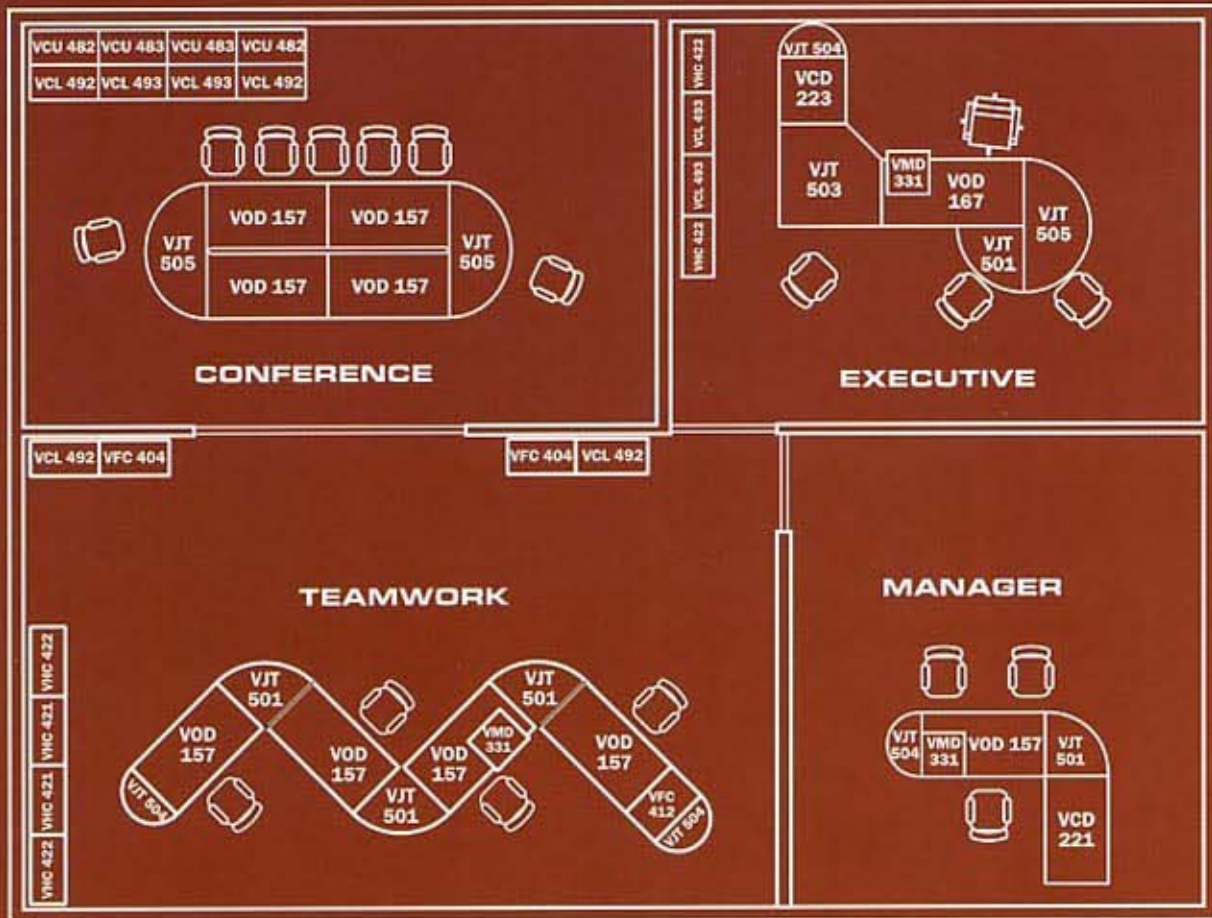

V-Class

Ergonomics can be seen from the "Duck nosed" edges of the worktops combined with beautiful ellipse handles

■ TEAMWORK

V-Class executive tables and side returns are fitted with adjustable leveling glides which will enable the tables to be properly assembled on even or uneven floors

## Product Specification

 VOD 106 100 X 60 X 75	 VOD 126 120 X 60 X 75	 VOD 127 120 X 75 X 75	 VOD 147 140 X 75 X 75	 VOD 157 150 X 75 X 75	 VOD 167 160 X 75 X 75	 VOD 187 180 X 75 X 75	 VOD 189 180 X 90 X 75	 VSD 105 100 X 50 X 70
 VMD 331 40 X 48 X 58	 VMD 332 48 X 48 X 58	 VHD 338 40 X 47 X 47	 VHD 305 40 X 40 X 40	 VCD 221 120 X 75 X 75	 VCD 223 75 X 75 X 75	 VCU 481 80 X 41 X 82	 VCU 482 80 X 41 X 82	 VCU 483 80 X 41 X 82
 VCL 491 80 X 41 X 87	 VCL 492 80 X 41 X 87	 VCL 493 80 X 41 X 87	 VHC 421 80 X 41 X 200	 VHC 422 80 X 41 X 200	 VHC 423 80 X 41 X 200	 VFC 412 48 X 75 X 75	 VFC 402 48 X 50 X 75	 VFC 403 48 X 50 X 108
 VFC 404 48 X 50 X 141	 VMR 120 120 X 38 X 35	 VMR 140 140 X 38 X 35	 VMR 150 150 X 38 X 35	 VMR 160 160 X 38 X 35	 VRT 120 Ø 120 X 75	 VCT 189 180 X 95 X 75	 VCT 241 240 X 120 X 75	
 VJT 501 78 X 78	 VJT 502 115 X 115	 VJT 503 115 X 115	 VJT 504 75 X 39	 VJT 505 157 X 79				