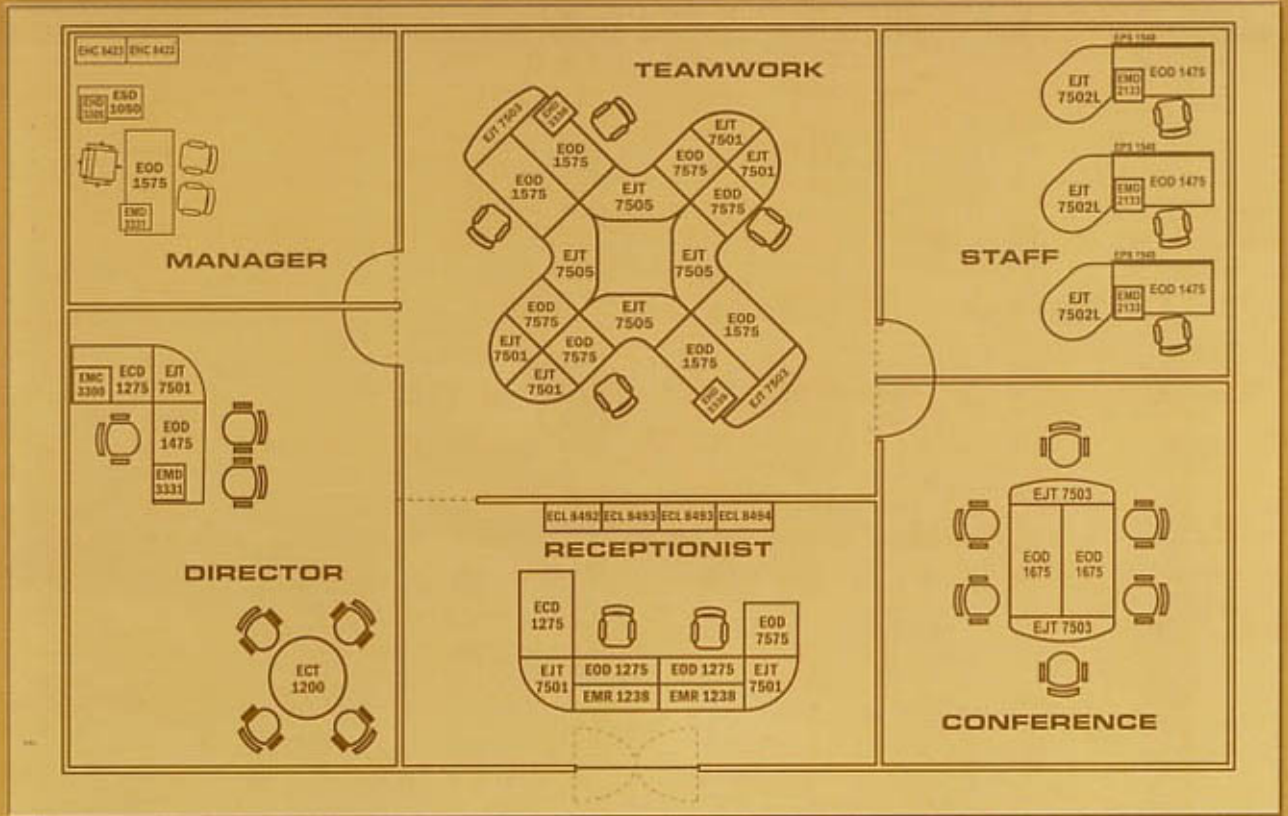

Product Specification

EOD 1060 100 X 60 X 75	EOD 1260 120 X 60 X 75	EOD 7575 75 X 75 X 75	EOD 1275 120 X 75 X 75	EOD 1475 140 X 75 X 75	EOD 1575 150 X 75 X 75	EOD 1675 160 X 75 X 75	EOD 1875 180 X 75 X 75
EOD 1890 180 X 90 X 75	EMD 3331 40 X 47 X 56	EMD 2133 48 X 50 X 65	EHD 3338 40 X 47 X 47	EHD 3305 40 X 40 X 40	EMC 3300 33 X 52 X 69	ESD 1050 100 X 50 X 65	ECD 1275 120 X 75 X 75
ECU 8481 80 X 41 X 82	ECU 8482 80 X 41 X 82	ECU 8483 80 X 41 X 82	ECU 8484 80 X 41 X 82	ECL 8491 80 X 41 X 87	ECL 8492 80 X 41 X 87	ECL 8493 80 X 41 X 87	ECL 8494 80 X 41 X 87
EHC 8421 80 X 41 X 200	EHC 8422 80 X 41 X 200	EHC 8423 80 X 41 X 200	EFC 2402 48 X 50 X 75	EFC 2404 48 X 50 X 141	ECT 1200 ∅ 120 X 75	ECT 1895 180 X 95 X 75	ECT 2412 240 X 120 X 75
EMR 1238 120 X 38 X 35	EMR 1438 140 X 38 X 35	EMR 1538 150 X 38 X 35	EMR 1638 160 X 38 X 35	EPS 1240 120 X 40 X 2	EPS 1440 140 X 40 X 2	EPS 1540 150 X 40 X 2	EPS 1640 160 X 40 X 2
EKT 6533 55 X 33 X 6	EJT 7501 78 X 78	EJT 7502 R 133 X 85	EJT 7502 L 133 X 85	EJT 7503 150 X 45	EJT 7504 114 X 81	EJT 7505 160 X 81	EJT 7506 75 X 45

www.modera.co.id