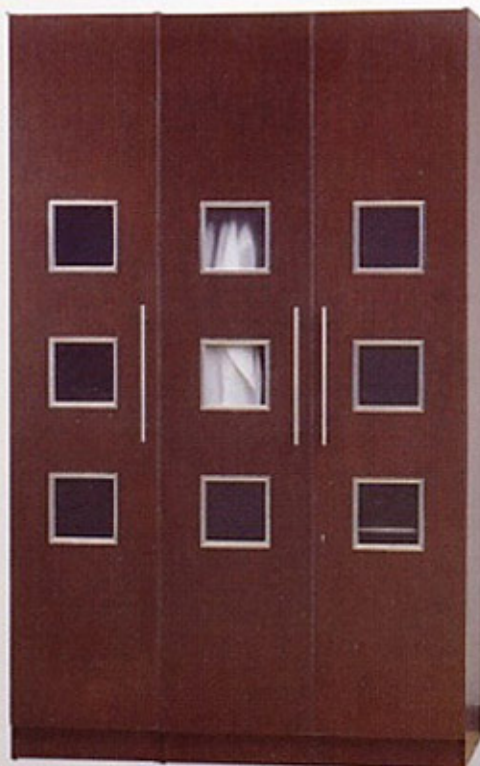

Bedroom Set

the finest things

Clone

Linea

The beautiful headboard have large surface with the horizontal decor that creates harmonious blend of delicate curved lines. The frame of this gorgeous Queen/King bed is made with an exquisite melamine and creates delightful chromatic effects. The dresser, nightstand and wardrobe are enhancing the beauty, harmonious and adding a modern touch to the gorgeous set.

RS 9490-F
940 x 300 x 900

Wardrobe

WD 451-F
450 x 600 x 2200

WD 902-F
900 x 600 x 2200

WD 451-G
450 x 600 x 2200

WD 902-G
900 x 600 x 2200

WD 451-HL
450 x 60 x 2200

WD 902-HL
900 x 600 x 2200