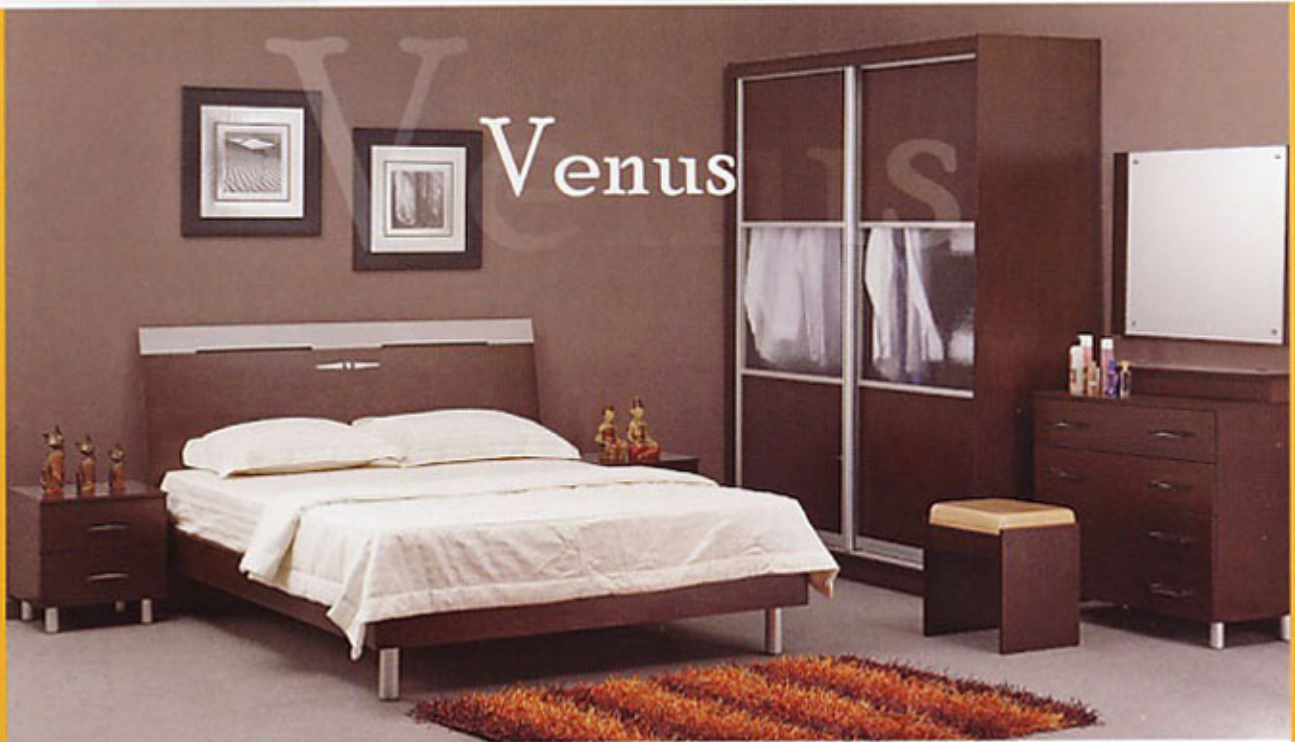

Bedroom Set

the finest things

Clone

Linea

The beautiful headboard have large surface with the horizontal decor that creates harmonious blend of delicate curved lines. The frame of this gorgeous Queen/King bed is made with an exquisite melamine and creates delightful chromatic effects. The dresser, nightstand and wardrobe are enhancing the beauty, harmonious and adding a modern touch to the gorgeous set.

These superb bedroom furniture suites will make a tasteful addition to any room. Each of these beautiful and durable bedroom suites in this remarkable collection will certainly remain a treasured part of your life for many years to come.