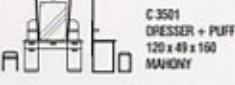

Specification

Venus

Linea

Clone

The style and intricate detail of each bedroom suit is a prime example of the craftsmanship easily seen throughout our collection.