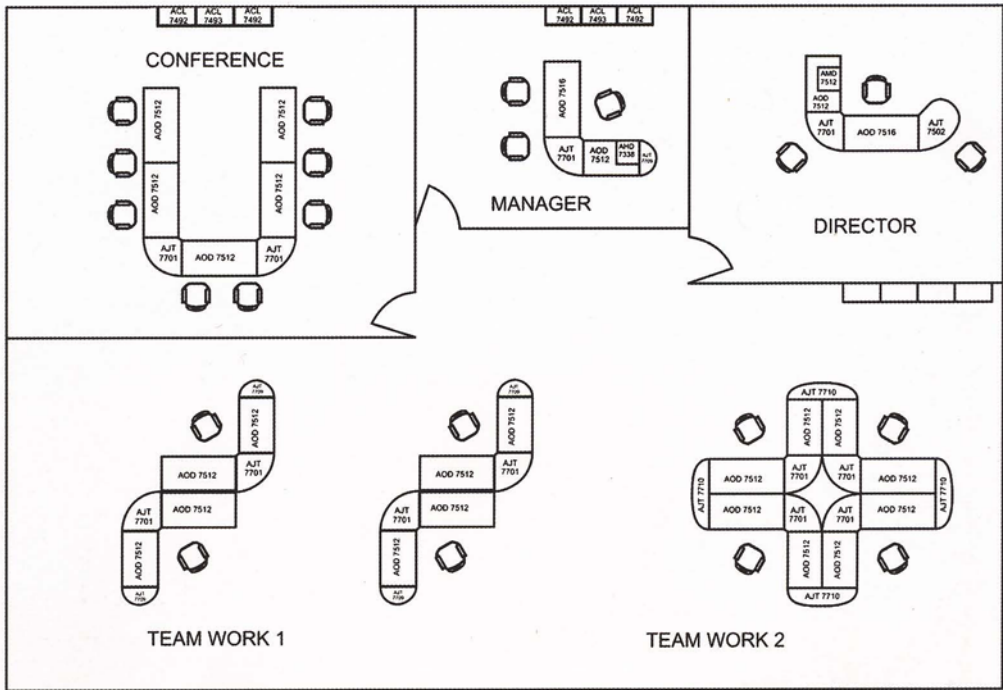

The screen panels can be laid out in numerous different configurations. Depending on your layout and needs. Layouts of screen panels adapt to every function of today's busy office, where privacy is less of concern.

Teamwork 1

Believe in Efficiency

A class core desks used in clusters to maximise floor space and give you the flexibility to create a highly effective team working environments.

Teamwork 2

Tropicallyline system fitted with a wire management system to neatly hide away all those unsightly cables.

Conference

Director

Manager

The concept of A Class is elegant with its essential style and design, can be used to create compositions with high standards of quality, image, utility and comfort. An executive system with a strong personality, it's most distinctive feature is the cross - section of the frame and the considerable thicknesses.