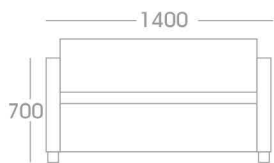

# SOFA Series

Seating

OXFORD

SF03021

SF03022

SF03023

SFD 01

PRESTON