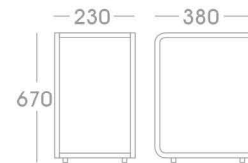

# SOFA Series

Seating

OXFORD

SF03021

SF03022

SF03023

SFD 01

PRESTON