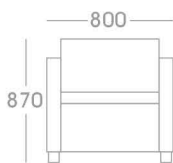

# SOFA Series

Seating

OXFORD

SF03021

SF03022

SF03023

SFD 01

PRESTON