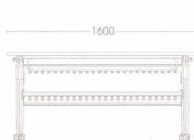

Powder Coated
Metal Leg

Metal Perforated
Modesty Panel

Metal Perforated
Book Tray

PP Castor with Lock

DIMENSION

SPECIFICATIONS

Powder Coated
Metal Leg

Modesty Panel

Book Tray

Black PP Castor
with Lock

DIMENSION