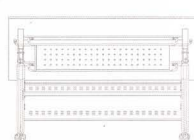

Powder Coated
Metal Leg

Metal Perforated
Modesty Panel

Metal Perforated
Book Tray

PP Castor with Lock

DIMENSION

SPECIFICATIONS

Powder Coated
Metal Leg

Modesty Panel

Book Tray

Black PP Castor
with Lock

DIMENSION