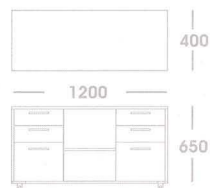

# AXD3335SET

EXECUTIVE SERIES

(T) : 0761-33338

(E) : info@wirakencana.com

(W) : www.wirakencana.com

**MAIN TABLE**

**MOBILE CREDENZA**

**MOBILE PEDESTAL**

**CREDENZA**

**AF3B 8301**

**AXD3501 SET**  
EXECUTIVE SERIES

MAIN TABLE

MOBILE CREDENZA

MOBILE PEDESTAL