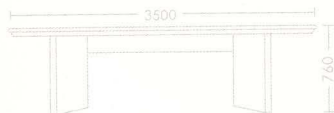

(T) : 0761-33338

(E) : Info@wirakencana.com

(W) : www.wirakencana.com