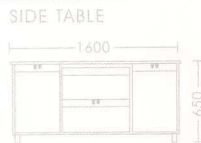

PREMIER
GENOVA

Desking

black walnut veneer

EXECUTIVE DESK

A18353

MAIN TABLE

SIDE TABLE

EXECUTIVE DESK

U 91242

EXECUTIVE DESK

D 2F242

EXECUTIVE DESK

D 3H232

MAIN TABLE

SIDE TABLE

(T) : 0761-33338