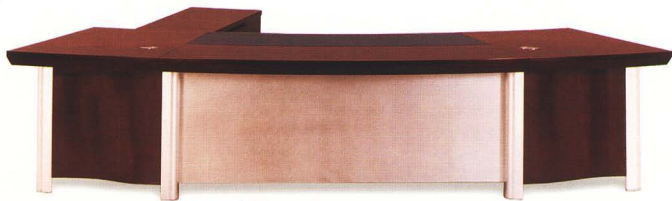

PREMIER
GENOVA

Desking

black walnut veneer

EXECUTIVE DESK

A18353

MAIN TABLE

SIDE TABLE

EXECUTIVE DESK

U 91242

EXECUTIVE DESK

D 2F242

EXECUTIVE DESK

D 3H232

MAIN TABLE

SIDE TABLE

(T) : 0761-33338