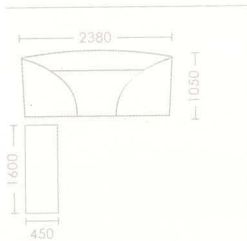

U 91242

EXECUTIVE DESK

D 2F242

EXECUTIVE DESK

D 3H232

MAIN TABLE

SIDE TABLE

(T) : 0761-33338