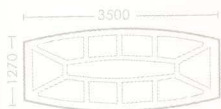

(T) : 0761-33338

(E) : Info@wirakencana.com

(W) : www.wirakencana.com