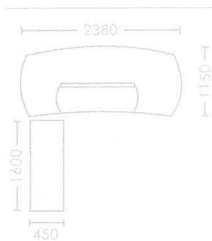

PREMIER
GENOVA

Desking

black walnut veneer

EXECUTIVE DESK

A18353

MAIN TABLE

SIDE TABLE

EXECUTIVE DESK

U 91242

EXECUTIVE DESK

D 2F242

EXECUTIVE DESK

D 3H232

MAIN TABLE

SIDE TABLE

(T) : 0761-33338