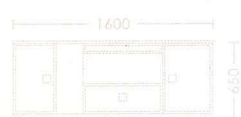

PREMIER
GENOVA

Desking

black walnut veneer

EXECUTIVE DESK

A18353

MAIN TABLE

SIDE TABLE

EXECUTIVE DESK

U 91242

EXECUTIVE DESK

D 2F242

EXECUTIVE DESK

D 3H232

MAIN TABLE

SIDE TABLE

(T) : 0761-33338