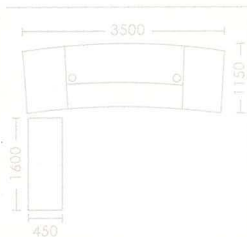

PREMIER
GENOVA

Desking

black walnut veneer

EXECUTIVE DESK

A18353

MAIN TABLE

SIDE TABLE

EXECUTIVE DESK

U 91242

EXECUTIVE DESK

D 2F242

EXECUTIVE DESK

D 3H232

MAIN TABLE

SIDE TABLE

(T) : 0761-33338