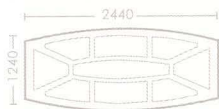

(T) : 0761-33338

(E) : info@wirakencana.com

(W) : www.wirakencana.com