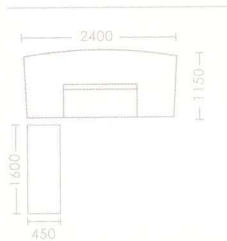

PREMIER
GENOVA

Desking

black walnut veneer

EXECUTIVE DESK

A18353

MAIN TABLE

SIDE TABLE

EXECUTIVE DESK

U 91242

EXECUTIVE DESK

D 2F242

EXECUTIVE DESK

D 3H232

MAIN TABLE

SIDE TABLE

(T) : 0761-33338