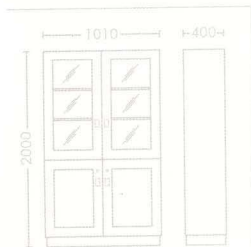

STORAGE CABINET

UMH 202