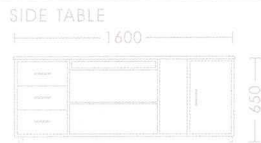

PREMIER
GENOVA

Desking

black walnut veneer

EXECUTIVE DESK

A18353

MAIN TABLE

SIDE TABLE

EXECUTIVE DESK

U 91242

EXECUTIVE DESK

D 2F242

EXECUTIVE DESK

D 3H232

MAIN TABLE

SIDE TABLE

(T) : 0761-33338