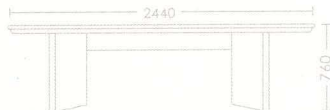

(T) : 0761-33338

(E) : info@wirakencana.com

(W) : www.wirakencana.com