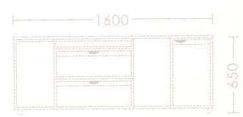

U 91242

EXECUTIVE DESK

D 2F242

EXECUTIVE DESK

D 3H232

MAIN TABLE

SIDE TABLE

(T) : 0761-33338