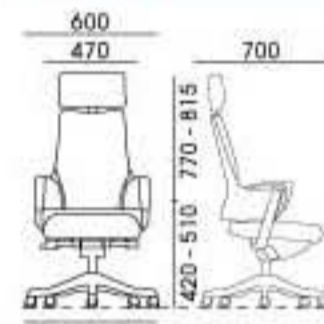

MERRYFAIR

ver.2 0709

Seating

DELPHI

COLOR SELECTION

DIMENSION

A499MAA49V

A498MAA49V

DIMENSION

A367SHA15N3

A367SHA15N3FO

FEATURES

BLACK NYLON FIBRE BACK FRAME & PP ARM-REST

BREATHABLE POLYESTER MESH BACK-REST

STRETCHABLE LUMBAR SUPPORT

SOFT CUSHION BACK-REST

BLACK PP CHAIR-BASE

EXACT

COLOR SELECTION

DIMENSION

A099YCB33N2

A098YCB33N2

A086SHG30N2

A030S81NAG

DIMENSION

A300BNA00Y

HEIGHT ADJUSTABLE SEAT-REST

SELF BALANCING

SELF BALANCING TRUMPET-SHAPED BASE

UNIQUE SEAT SHAPE