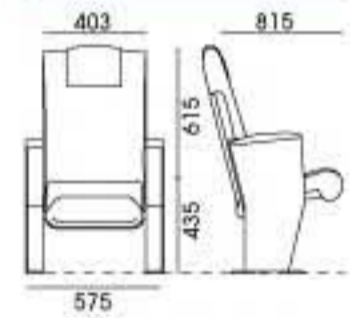

FEATURES

HEIGHT ADJUSTABLE
BACK-REST &
ARM-REST

ADJUSTABLE
LUMBAR SUPPORT
PRESSURE

DEPTH ADJUSTABLE
PP ARM-PAD

ROTATEABLE
ARM-PAD

TILTING HEAD-REST

BLACK PP
CHAIR-BASE

TILTING BACK-REST
(LOW-BACK &
VISITOR CHAIR)

INJECTION MOULDED PP SHELL

POWDER COATED TUBING LEG

STACKABLE

AIR VENTILATION

PREMIERE

SITOOOL

COLOR SELECTION

DIMENSION

DIMENSION

A300BNA00Y

HEIGHT ADJUSTABLE SEAT-REST

SELF BALANCING

SELF BALANCING TRUMPET-SHAPED BASE

UNIQUE SEAT SHAPE