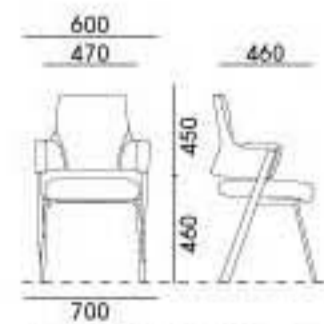

MERRYFAIR

ver.2 0709

Seating

DELPHI

COLOR SELECTION

DIMENSION

A499MAA49V

A498MAA49V

A491NAA49S

FEATURES

STYLISH PP SHELL with METAL CHROME SUPPORT

CURVY PP ARM-REST with FABRIC ARM-PAD

BLACK NYLON CHAIR-BASE

SILVER CHAIR-BASE for VISITOR CHAIR

ESIE

COLOR SELECTION

DIMENSION

A367SHA15N3

A367SHA15N3FO

FEATURES

BLACK NYLON FIBRE BACK FRAME & PP ARM-REST

BREATHABLE POLYESTER MESH BACK-REST

STRETCHABLE LUMBAR SUPPORT

SOFT CUSHION BACK-REST

DIMENSION

A300BNA00Y

HEIGHT ADJUSTABLE SEAT-REST

SELF BALANCING

SELF BALANCING TRUMPET-SHAPED BASE

UNIQUE SEAT SHAPE