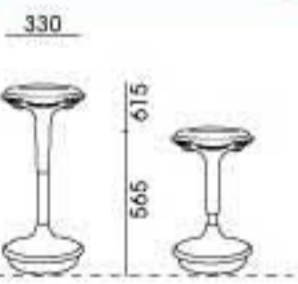

INJECTION MOULDED PP SHELL

POWDER COATED TUBING LEG

STACKABLE

AIR VENTILATION

PREMIERE

SITOOOL

COLOR SELECTION

DIMENSION

A543FDXXXAK

A541FDXXXAK

FEATURES

PP CUP HOLDER (OPTIONAL)

AUTO RETURN SEAT WITH SPRING MECHANISM

RETRACTABLE WRITING TABLET (OPTIONAL)

SEAT NUMBERING (OPTIONAL)

COLOR SELECTION

DIMENSION

A300BNA00Y

HEIGHT ADJUSTABLE SEAT-REST

SELF BALANCING

SELF BALANCING TRUMPET-SHAPED BASE

UNIQUE SEAT SHAPE