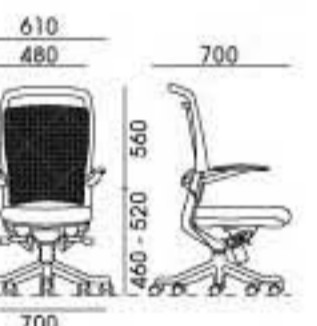

AP068YFB23V