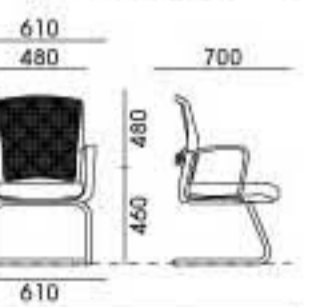

AP061NAA34S