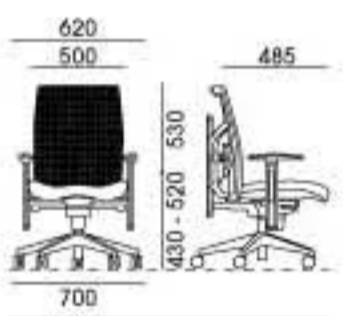

DIMENSION

A367SHA15N3

A367SHA15N3FO

FEATURES

BLACK NYLON FIBRE BACK FRAME & PP ARM-REST

BREATHABLE POLYESTER MESH BACK-REST

STRETCHABLE LUMBAR SUPPORT

SOFT CUSHION BACK-REST

BLACK PP CHAIR-BASE

EXACT

COLOR SELECTION

DIMENSION

A099YCB33N2

A098YCB33N2

A086SHG30N2

A030S81NAG

FEATURES

HEIGHT ADJUSTABLE
BACK-REST &
ARM-REST

ADJUSTABLE
LUMBAR SUPPORT
PRESSURE

DEPTH ADJUSTABLE
PP ARM-PAD

ROTATEABLE
ARM-PAD

TILTING HEAD-REST

BLACK PP
CHAIR-BASE

TILTING BACK-REST
(LOW-BACK &
VISITOR CHAIR)