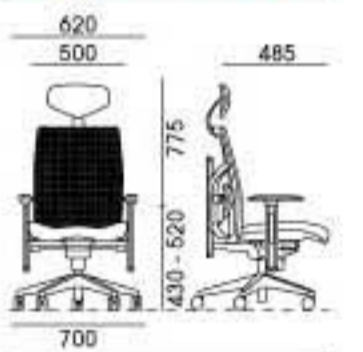

DIMENSION

A367SHA15N3

A367SHA15N3FO

FEATURES

BLACK NYLON FIBRE BACK FRAME & PP ARM-REST

BREATHABLE POLYESTER MESH BACK-REST

STRETCHABLE LUMBAR SUPPORT

SOFT CUSHION BACK-REST

BLACK PP CHAIR-BASE

EXACT

COLOR SELECTION

DIMENSION

A099YCB33N2

A098YCB33N2

A086SHG30N2

A030S81NAG

FEATURES

HEIGHT ADJUSTABLE
BACK-REST &
ARM-REST

ADJUSTABLE
LUMBAR SUPPORT
PRESSURE

DEPTH ADJUSTABLE
PP ARM-PAD

ROTATEABLE
ARM-PAD

TILTING HEAD-REST

BLACK PP
CHAIR-BASE

TILTING BACK-REST
(LOW-BACK &
VISITOR CHAIR)