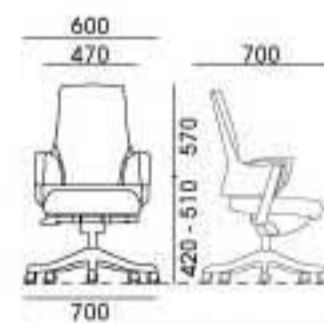

MERRYFAIR

ver.2 0709

Seating

DELPHI

COLOR SELECTION

DIMENSION

A499MAA49V

A498MAA49V

A491NAA49S

FEATURES

STYLISH PP SHELL with METAL CHROME SUPPORT

CURVY PP ARM-REST with FABRIC ARM-PAD

BLACK NYLON CHAIR-BASE

SILVER CHAIR-BASE for VISITOR CHAIR

ESIE

COLOR SELECTION

BLACK PP CHAIR-BASE

EXACT

COLOR SELECTION

DIMENSION

A099YCB33N2

A098YCB33N2

A086SHG30N2

A030S81NAG

DIMENSION

A300BNA00Y

HEIGHT ADJUSTABLE SEAT-REST

SELF BALANCING

SELF BALANCING TRUMPET-SHAPED BASE

UNIQUE SEAT SHAPE