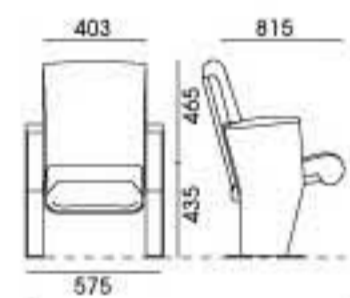

A543FDXXXAK