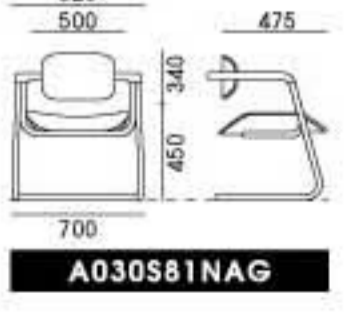

DIMENSION

A367SHA15N3

A367SHA15N3FO

FEATURES

BLACK NYLON FIBRE BACK FRAME & PP ARM-REST

BREATHABLE POLYESTER MESH BACK-REST

STRETCHABLE LUMBAR SUPPORT

SOFT CUSHION BACK-REST

BLACK PP CHAIR-BASE

EXACT

COLOR SELECTION

DIMENSION

A099YCB33N2

A098YCB33N2

A086SHG30N2

A030S81NAG

FEATURES

HEIGHT ADJUSTABLE
BACK-REST &
ARM-REST

ADJUSTABLE
LUMBAR SUPPORT
PRESSURE

DEPTH ADJUSTABLE
PP ARM-PAD

ROTATEABLE
ARM-PAD

TILTING HEAD-REST

BLACK PP
CHAIR-BASE

TILTING BACK-REST
(LOW-BACK &
VISITOR CHAIR)