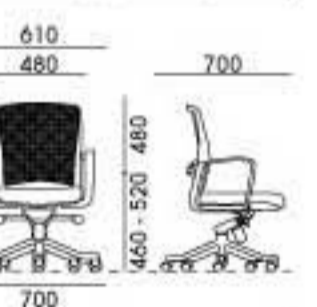

AP067KTA34V