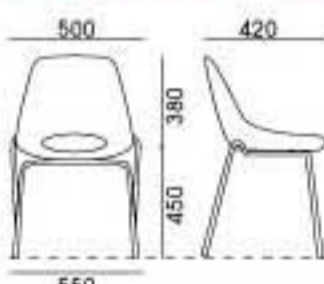

FEATURES

HEIGHT ADJUSTABLE
BACK-REST &
ARM-REST

ADJUSTABLE
LUMBAR SUPPORT
PRESSURE

DEPTH ADJUSTABLE
PP ARM-PAD

ROTATEABLE
ARM-PAD

TILTING HEAD-REST

BLACK PP
CHAIR-BASE

TILTING BACK-REST
(LOW-BACK &
VISITOR CHAIR)

HEIGHT ADJUSTABLE HEAD-REST

CASCO

COLOR SELECTION

DIMENSION

AP119SHA20M1FL

AP117SHA20M1FL

FEATURES

LOOP ARM-REST WITH LEATHER ARM-PAD

ERGONOMIC PP SHELL

FULL LEATHER UPHOLSTERY

PP CHAIR-BASE

KOPI-O

COLOR SELECTION

DIMENSION

A48MNA00H

FEATURES

INJECTION MOULDED PP SHELL

POWDER COATED TUBING LEG

STACKABLE

AIR VENTILATION

PREMIERE

SITOOOL

COLOR SELECTION

DIMENSION