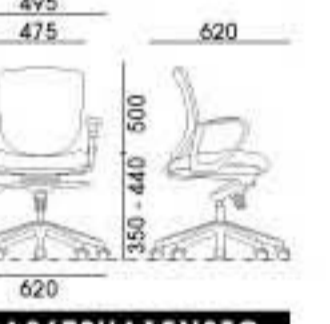

A491NAA49S

FEATURES

STYLISH PP SHELL with METAL CHROME SUPPORT

CURVY PP ARM-REST with FABRIC ARM-PAD

BLACK NYLON CHAIR-BASE

SILVER CHAIR-BASE for VISITOR CHAIR

ESIE

COLOR SELECTION

DIMENSION

A367SHA15N3

A367SHA15N3FO

FEATURES

BLACK NYLON FIBRE BACK FRAME & PP ARM-REST

BREATHABLE POLYESTER MESH BACK-REST

STRETCHABLE LUMBAR SUPPORT

SOFT CUSHION BACK-REST

BLACK PP CHAIR-BASE

EXACT

COLOR SELECTION

DIMENSION

A099YCB33N2

A098YCB33N2

A086SHG30N2

A030S81NAG

DIMENSION

A300BNA00Y

HEIGHT ADJUSTABLE SEAT-REST

SELF BALANCING

SELF BALANCING TRUMPET-SHAPED BASE

UNIQUE SEAT SHAPE