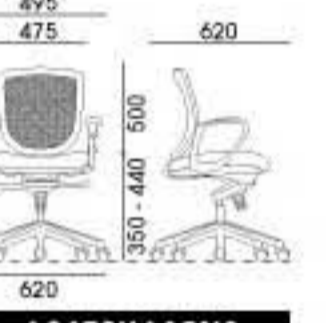

A491NAA49S

FEATURES

STYLISH PP SHELL with METAL CHROME SUPPORT

CURVY PP ARM-REST with FABRIC ARM-PAD

BLACK NYLON CHAIR-BASE

SILVER CHAIR-BASE for VISITOR CHAIR

ESIE

COLOR SELECTION

DIMENSION

A367SHA15N3

A367SHA15N3FO

FEATURES

BLACK NYLON FIBRE BACK FRAME & PP ARM-REST

BREATHABLE POLYESTER MESH BACK-REST

STRETCHABLE LUMBAR SUPPORT

SOFT CUSHION BACK-REST

BLACK PP CHAIR-BASE

EXACT

COLOR SELECTION

DIMENSION

A099YCB33N2

A098YCB33N2

A086SHG30N2

A030S81NAG

FEATURES

HEIGHT ADJUSTABLE
BACK-REST &
ARM-REST

ADJUSTABLE
LUMBAR SUPPORT
PRESSURE

DEPTH ADJUSTABLE
PP ARM-PAD

ROTATEABLE
ARM-PAD

TILTING HEAD-REST

BLACK PP
CHAIR-BASE

TILTING BACK-REST
(LOW-BACK &
VISITOR CHAIR)