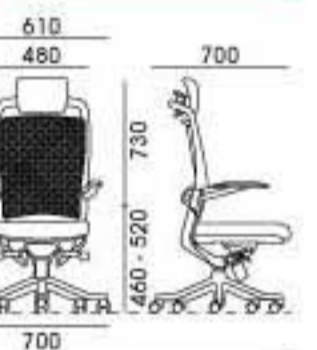

DIMENSION

AP069YFB23V