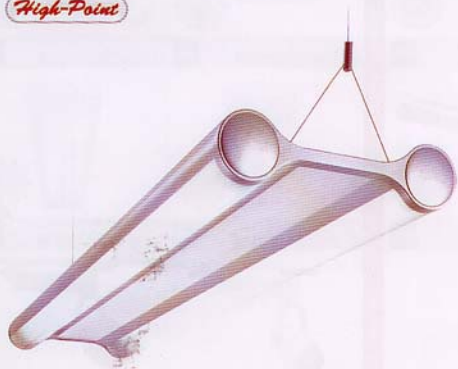

# LUMBENCY

Architectural Lighting Solutions

Accessories

ALL PRODUCTS ARE GUARANTEED BY :

CE CB

www.highpointoffice.com

SUSPENDED LIGHTING

A2100ST0238A  
1200 x 300 x 120 mm  
1200 x 300 x 120 mm  
1200 x 300 x 120 mm  
1200 x 300 x 120 mm