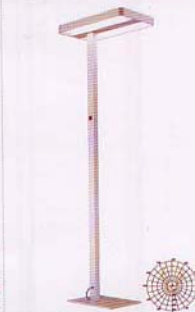

A200W10114RT  
1200 x 100 x 140 mm  
1200 x 100 x 140 mm  
1200 x 100 x 140 mm  
1200 x 100 x 140 mm

A100R01M12220RT  
1200 x 100 x 200 mm  
1200 x 100 x 200 mm  
1200 x 100 x 200 mm  
1200 x 100 x 200 mm

A100R01M12220RT  
1200 x 100 x 200 mm  
1200 x 100 x 200 mm  
1200 x 100 x 200 mm  
1200 x 100 x 200 mm

FLOOR STANDING LIGHTING

A3150FP1200A  
1200 x 1200 x 1200 mm  
1200 x 1200 x 1200 mm  
1200 x 1200 x 1200 mm  
1200 x 1200 x 1200 mm