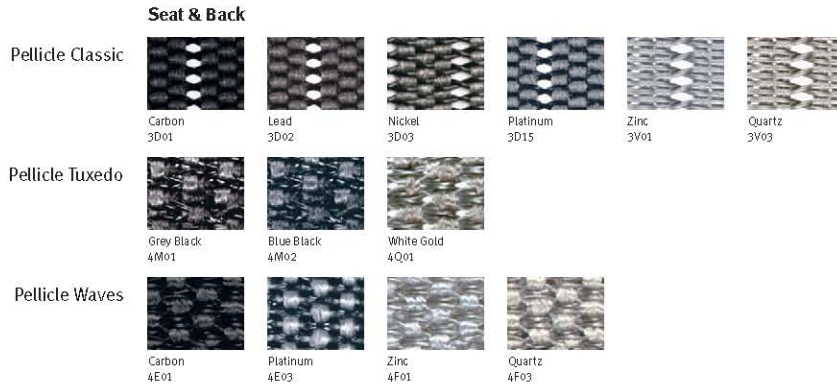

Materials

Aeron is unique. Its honest design and transparency make Aeron a comfortable addition to nearly any interior. The sophisticated selection of colors, finishes, and Pellicle® weave patterns in a choice of light-to-dark neutrals suits a variety of tastes and surroundings. Base and frame finish choices complement Pellicle colors.