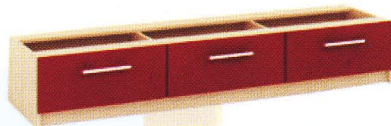

Slot In 3 Drawers Set W67
w201 d50 h34
815.080.367