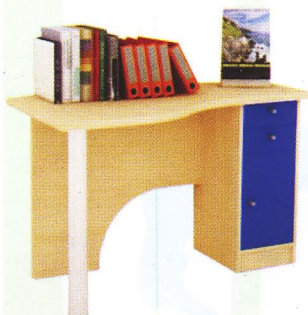

Writing Table - Omega w120
w120 d60 h 75
816.035.120