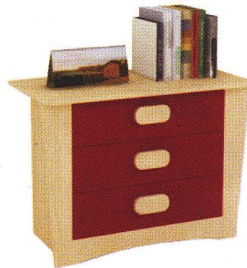

3 Drawer Cabinet - Young
w80 d41 h 75
816.061.001

Night Stand 01 - Young
w43.6 d35 h 40
816.060.001

Night Stand 01 - Delta
w80 d41 h 75
816.060.005

3 Drawer Chest - Delta
w90 d41 h 66
816.061.003

3 Drawer Chest - Sigma
w90 d45 h 66
816.060.002

Night Stand 03 - Sigma
w60 d35 h 42
816.060.003

Night Stand 02 - Sigma
w60 d35 h 42
816.060.002

Children Stool - Alpha
w30 d37 h 50
816.500.001

Children Table - Beta
w80 d80 h 45
816.032.002

Children Stool - Gamma
w30 d30 h 27
816.500.002

Children Stool - Gamma
w30 d30 h 27
816.033.001

Children Table - Alpha w60
w60 d45 h 47
816.032.001

Children Table - Gamma Half Hexagon
w120 d52 h 45
816.033.003

Children Table - GAMMA HALF ROUND
w120 d60 h 45
816.033.002