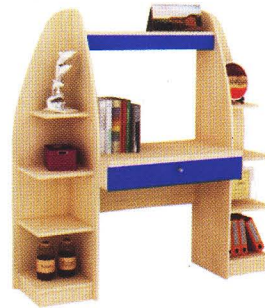

Decker Bed + Slot 90/120x200 Side Stairs
w250 d128 h200
815.056.002

Double Decker Bed 100x200 W/ Cabinet & Table
w207 d128 h200
815.056.003

Side Board W/ 3 Drawer
w150 d35 h150
816.410.080

Writing Table 630 W/ Rack
w150 d35 h150
815.410.630