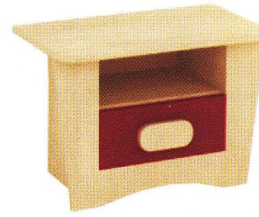

3 Drawer Cabinet - Young
w80 d41 h 75
816.061.001

Night Stand 01 - Young
w43.6 d35 h 40
816.060.001

Night Stand 01 - Delta
w80 d41 h 75
816.060.005

3 Drawer Chest - Delta
w90 d41 h 66
816.061.003

3 Drawer Chest - Sigma
w90 d45 h 66
816.060.002

Night Stand 03 - Sigma
w60 d35 h 42
816.060.003

Night Stand 02 - Sigma
w60 d35 h 42
816.060.002

Children Stool - Alpha
w30 d37 h 50
816.500.001

Children Table - Beta
w80 d80 h 45
816.032.002

Children Stool - Gamma
w30 d30 h 27
816.500.002

Children Stool - Gamma
w30 d30 h 27
816.033.001

Children Table - Alpha w60
w60 d45 h 47
816.032.001

Children Table - Gamma Half Hexagon
w120 d52 h 45
816.033.003

Children Table - GAMMA HALF ROUND
w120 d60 h 45
816.033.002