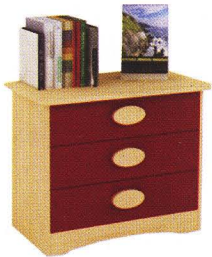

3 Drawer Cabinet - Young
w80 d41 h 75
816.061.001

Night Stand 01 - Young
w43.6 d35 h 40
816.060.001

Night Stand 01 - Delta
w80 d41 h 75
816.060.005

3 Drawer Chest - Delta
w90 d41 h 66
816.061.003

3 Drawer Chest - Sigma
w90 d45 h 66
816.060.002

Night Stand 03 - Sigma
w60 d35 h 42
816.060.003

Night Stand 02 - Sigma
w60 d35 h 42
816.060.002

Children Stool - Alpha
w30 d37 h 50
816.500.001

Children Table - Beta
w80 d80 h 45
816.032.002

Children Stool - Gamma
w30 d30 h 27
816.500.002