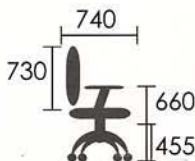

Fully adjustable seating position for every person.

FTR 393

Color
Sample

FTR 383

Color
Sample