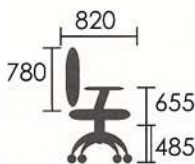

Executive Chair

FUTURA always emphasise on
Customer satisfaction

Office Furniture

Executive Chair

Exclusive design

Tilt mechanism

Adjustable height

Combining comfortable seating position with elegant modern design.

Fully adjustable seating position for every person.

FTR 393

Color
Sample

FTR 383

Color
Sample